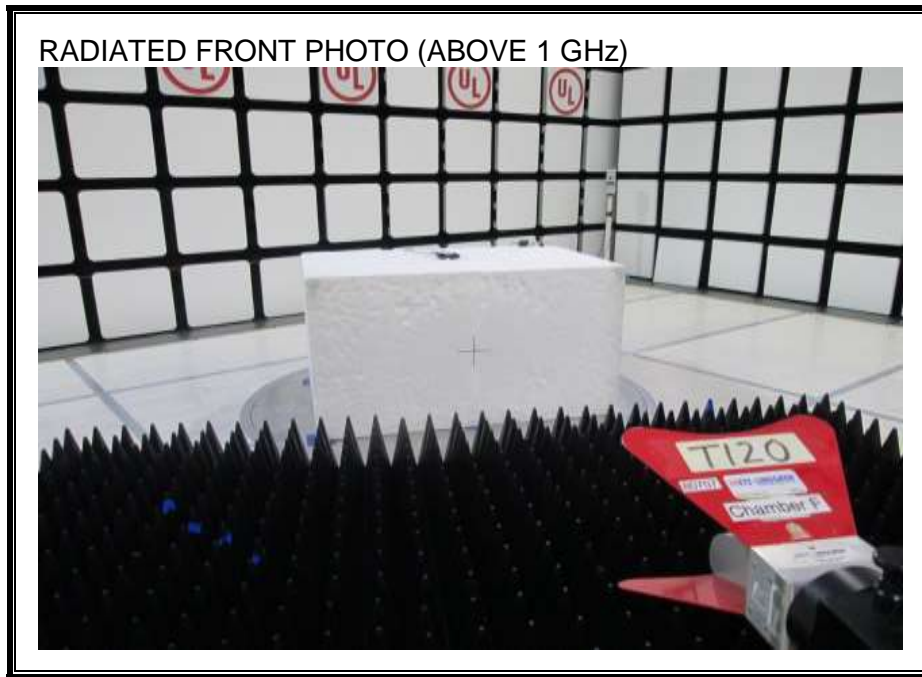

11. SETUP PHOTOS

ANTENNA PORT CONDUCTED RF MEASUREMENT SETUP

RADIATED RF MEASUREMENT SETUP (BELOW 1 GHz)

RADIATED RF MEASUREMENT SETUP (ABOVE 1 GHz)

POWERLINE CONDUCTED EMISSIONS MEASUREMENT SETUP

END OF REPORT