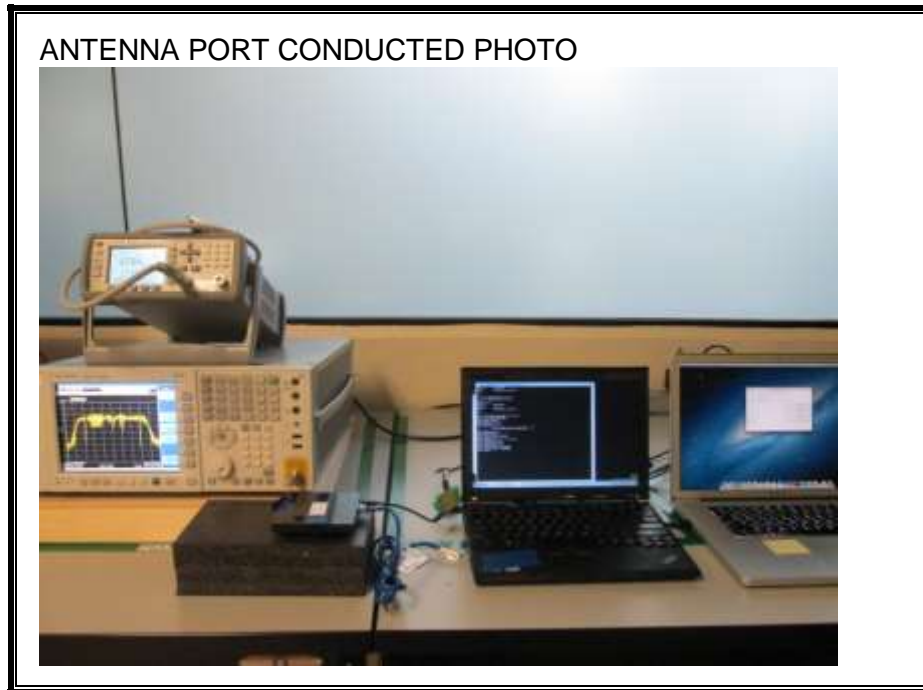

11. SETUP PHOTOS

ANTENNA PORT CONDUCTED RF MEASUREMENT SETUP

RADIATED RF MEASUREMENT SETUP (BELOW 1 GHz)

RADIATED FRONT PHOTO (BELOW 1 GHz)

RADIATED BACK PHOTO (BELOW 1 GHz)

RADIATED RF MEASUREMENT SETUP (ABOVE 1 GHz)

RADIATED FRONT PHOTO (ABOVE 1 GHz)

RADIATED BACK PHOTO (ABOVE 1 GHz)

POWERLINE CONDUCTED EMISSIONS MEASUREMENT SETUP

END OF REPORT