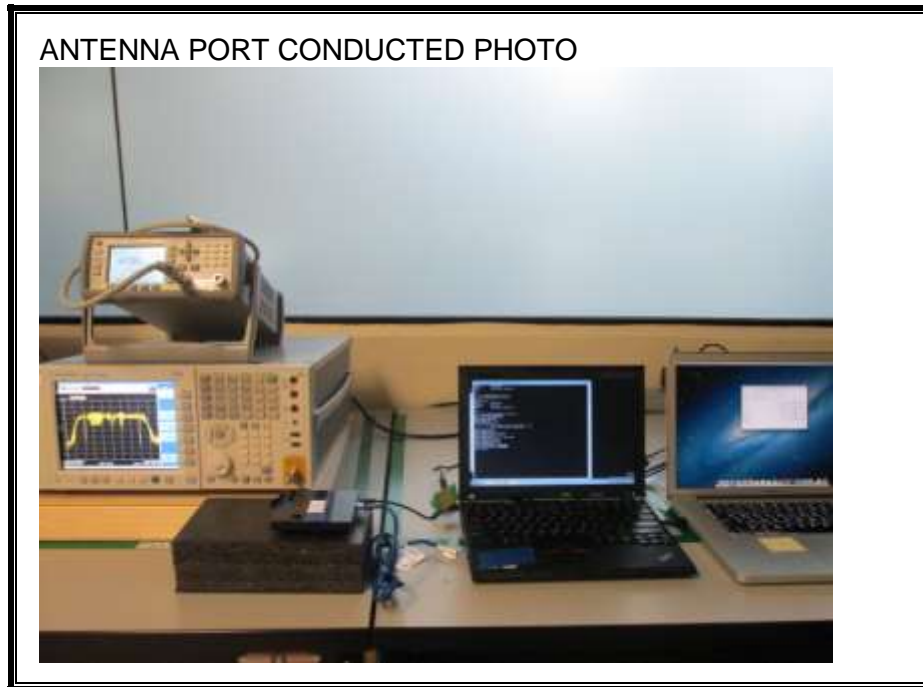

### ANTENNA PORT CONDUCTED RF MEASUREMENT SETUP

**RADIATED RF MEASUREMENT SETUP (BELOW 1 GHz)**

RADIATED FRONT PHOTO (BELOW 1 GHz)

RADIATED BACK PHOTO (BELOW 1 GHz)

**RADIATED RF MEASUREMENT SETUP (ABOVE 1 GHz)**

RADIATED FRONT PHOTO (ABOVE 1 GHz)

RADIATED BACK PHOTO (ABOVE 1 GHz)

**POWERLINE CONDUCTED EMISSIONS MEASUREMENT SETUP**

LINE CONDUCTED FRONT PHOTO

LINE CONDUCTED BACK PHOTO

**END OF REPORT**