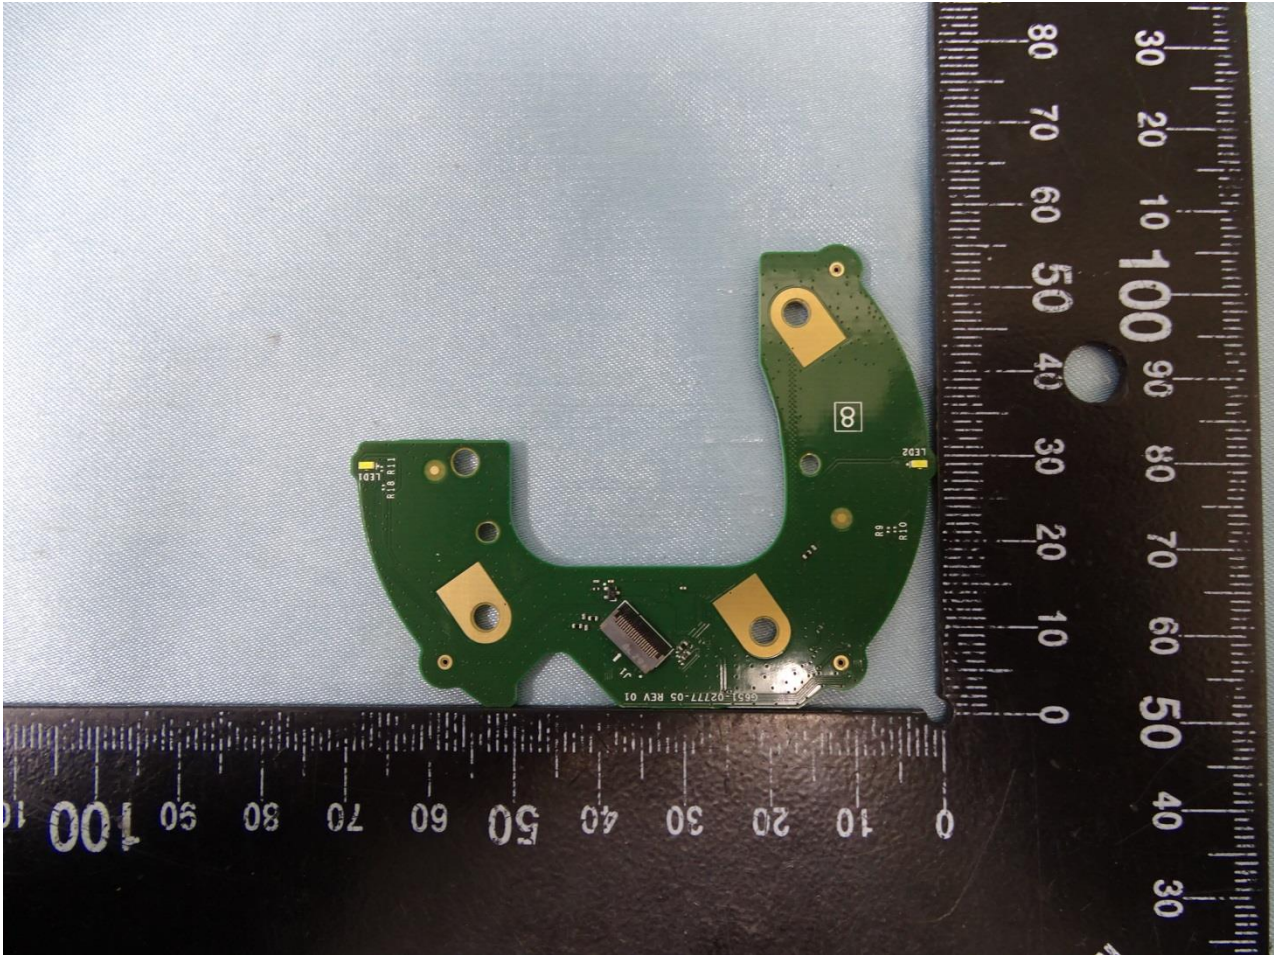

Internal Photograph of EUT

Model Name: H2E

Model Name: H2E

Model Name: H2E

Model Name: H2E

Model Name: H2E

Model Name: H2E

Model Name: H2E

Model Name: H2E

Model Name: H2E

Bluetooth and WLAN 2.4GHz Antenna 1

Model Name: H2E

WLAN 2.4GHz and WLAN 5GHz Antenna 2

Model Name: H2E

Thread and WLAN 5GHz Antenna 3

————THE END————