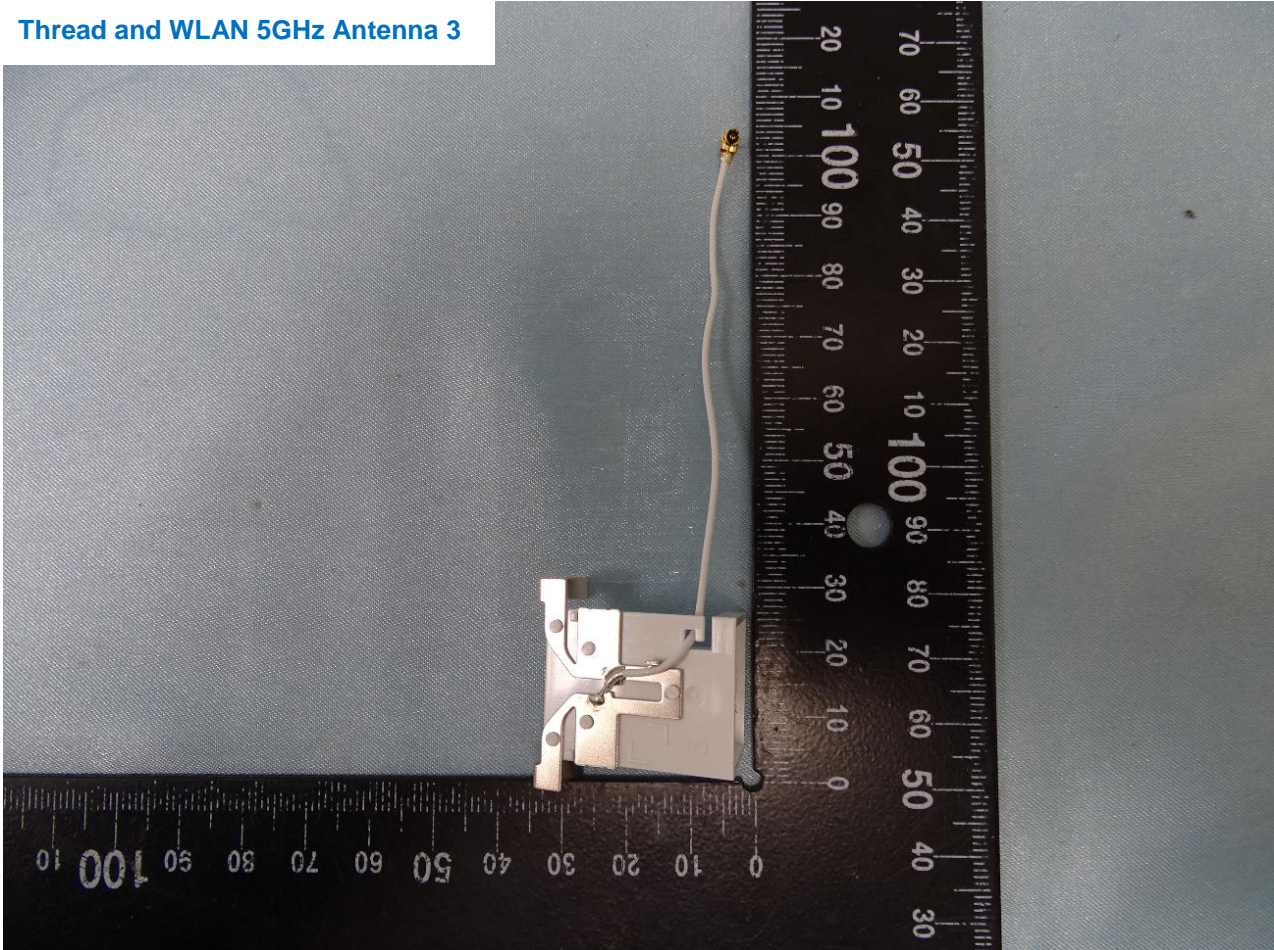

Model Name: H2E

Model Name: H2E

Bluetooth and WLAN 2.4GHz Antenna 1

Model Name: H2E

WLAN 2.4GHz and WLAN 5GHz Antenna 2

Model Name: H2E

Thread and WLAN 5GHz Antenna 3

————THE END————