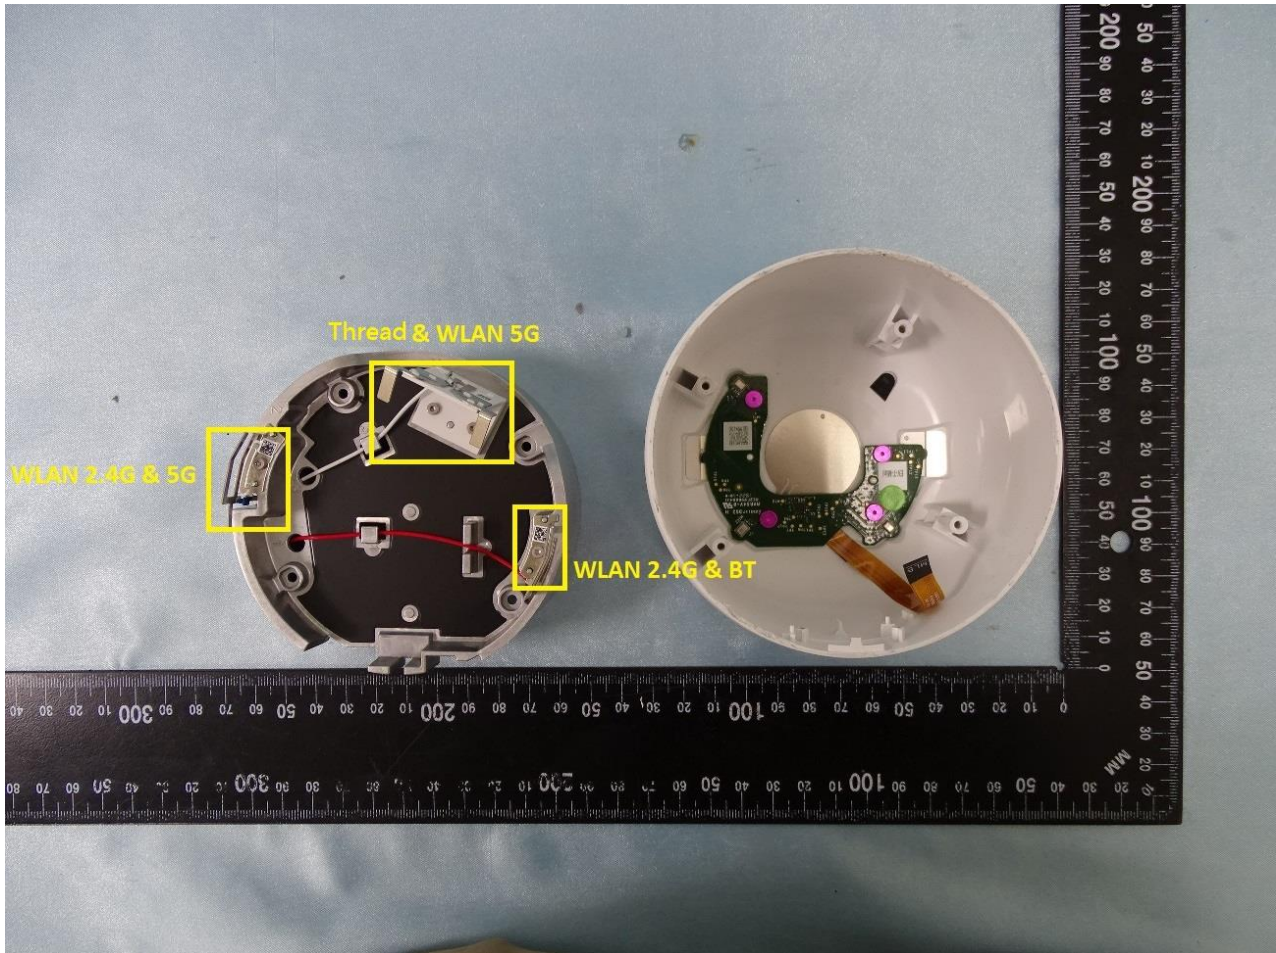

Internal Photograph of EUT

Model Name: H2E

Model Name: H2E

Model Name: H2E

Model Name: H2E

Model Name: H2E

Model Name: H2E

Model Name: H2E

Model Name: H2E

Model Name: H2E

Bluetooth and WLAN 2.4GHz Antenna 1

Model Name: H2E

WLAN 2.4GHz and WLAN 5GHz Antenna 2

Model Name: H2E

Thread and WLAN 5GHz Antenna 3

————THE END————