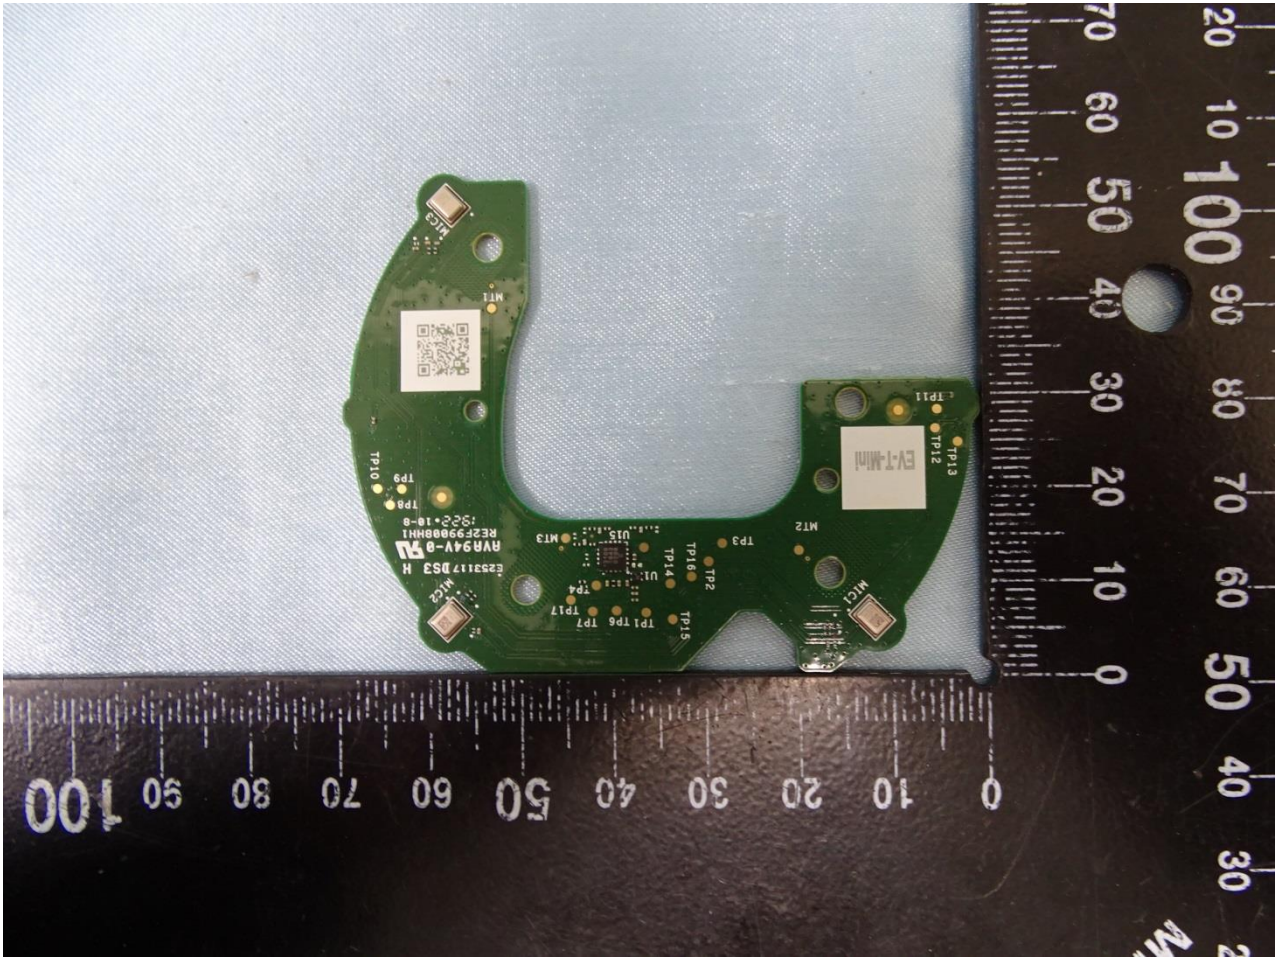

Internal Photograph of EUT

Model Name: H2E

Model Name: H2E

Model Name: H2E

Model Name: H2E

Model Name: H2E

Model Name: H2E

Model Name: H2E

Model Name: H2E

Model Name: H2E

Bluetooth and WLAN 2.4GHz Antenna 1

Model Name: H2E

WLAN 2.4GHz and WLAN 5GHz Antenna 2

Model Name: H2E

Thread and WLAN 5GHz Antenna 3

————THE END————