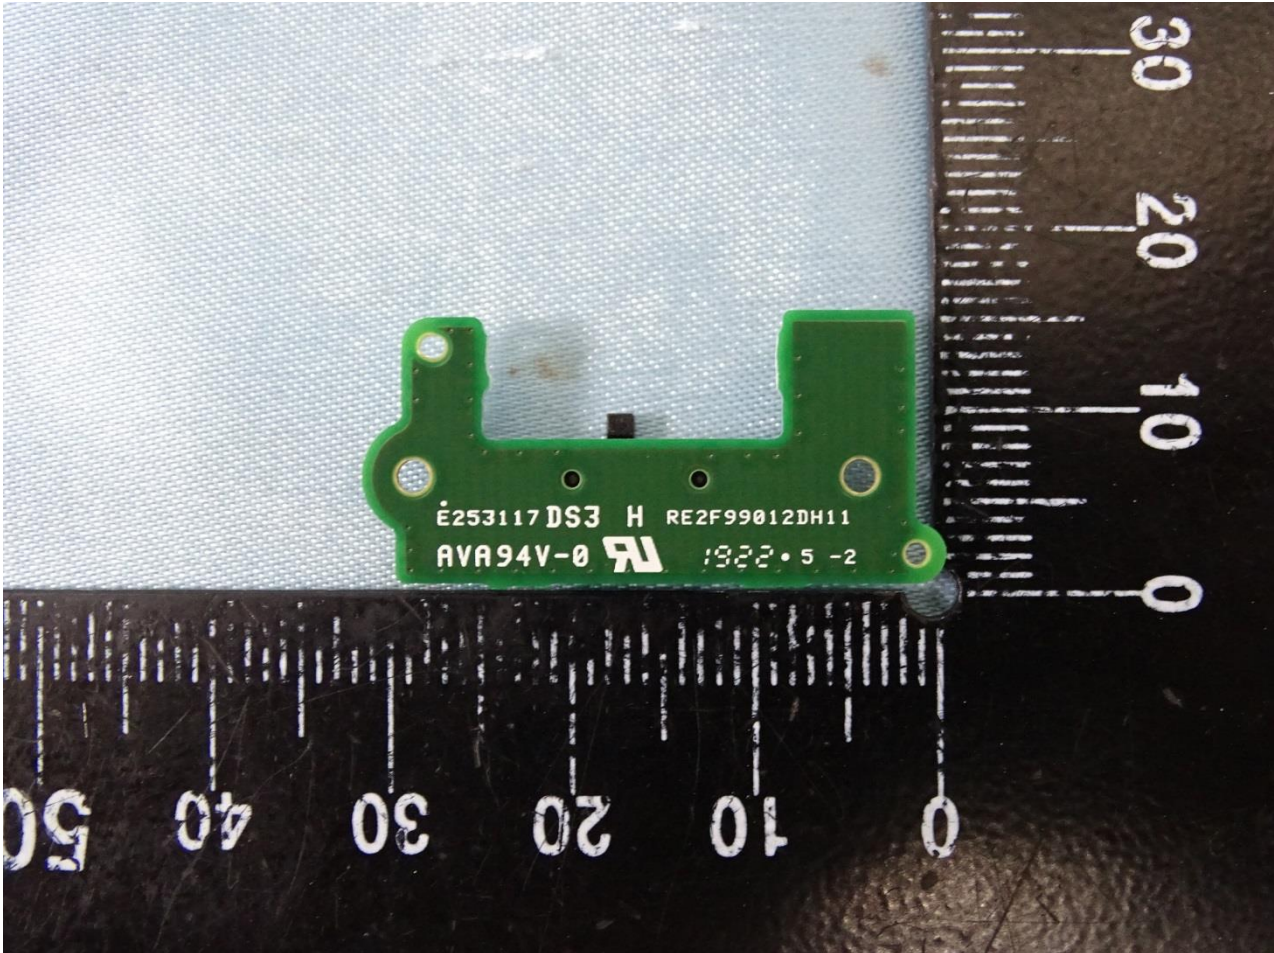

Internal Photograph of EUT

Model Name: H2E

Model Name: H2E

Model Name: H2E

Model Name: H2E

Model Name: H2E

Model Name: H2E

Model Name: H2E

Model Name: H2E

Model Name: H2E

Bluetooth and WLAN 2.4GHz Antenna 1

Model Name: H2E

WLAN 2.4GHz and WLAN 5GHz Antenna 2

Model Name: H2E

Thread and WLAN 5GHz Antenna 3

————THE END————