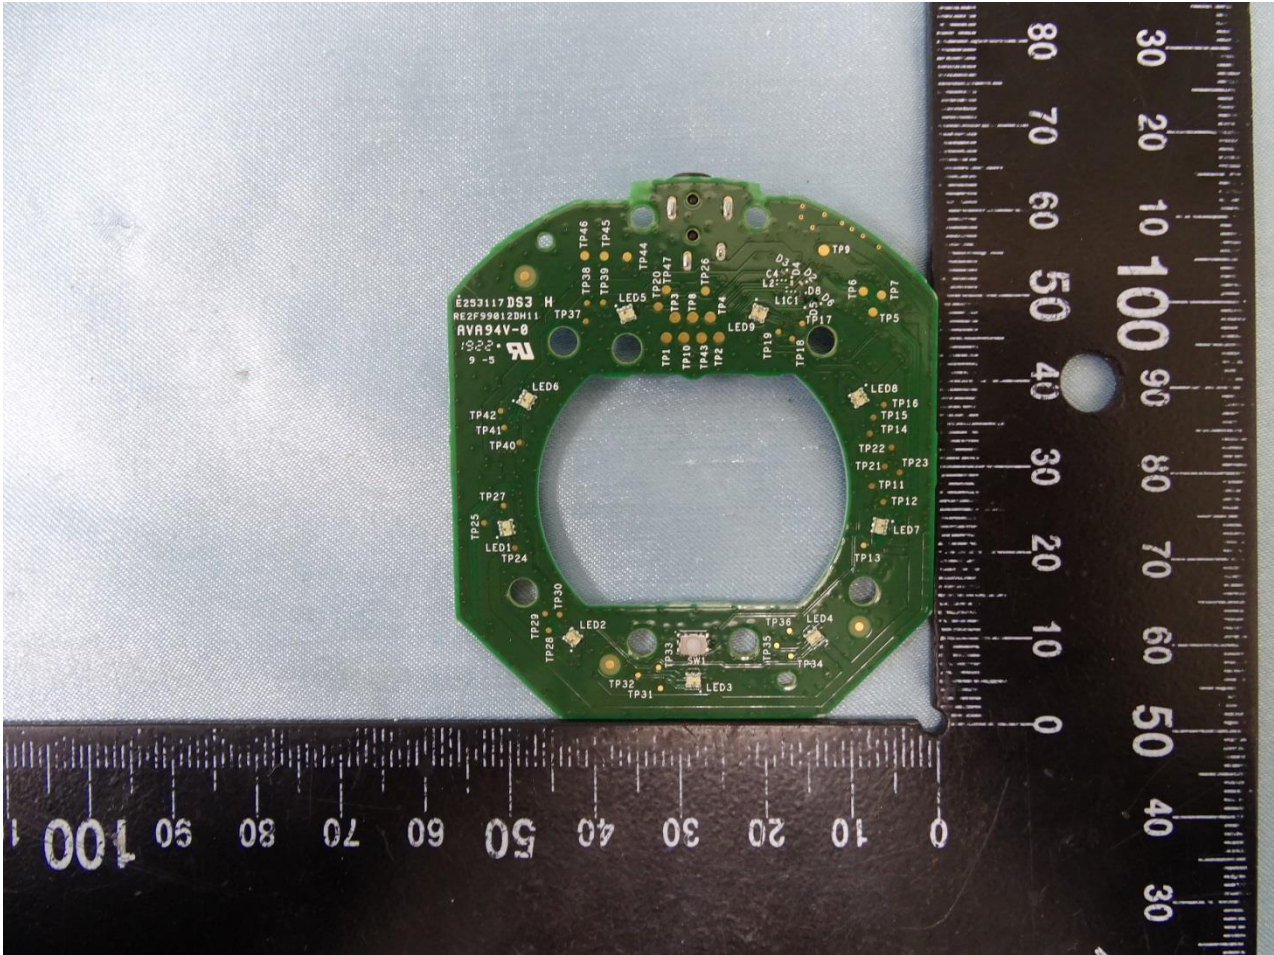

Internal Photograph of EUT

Model Name: H2E

Model Name: H2E

Model Name: H2E

Model Name: H2E

Model Name: H2E

Model Name: H2E

Model Name: H2E

Model Name: H2E

Model Name: H2E

Bluetooth and WLAN 2.4GHz Antenna 1

Model Name: H2E

WLAN 2.4GHz and WLAN 5GHz Antenna 2

Model Name: H2E

Thread and WLAN 5GHz Antenna 3

————THE END————