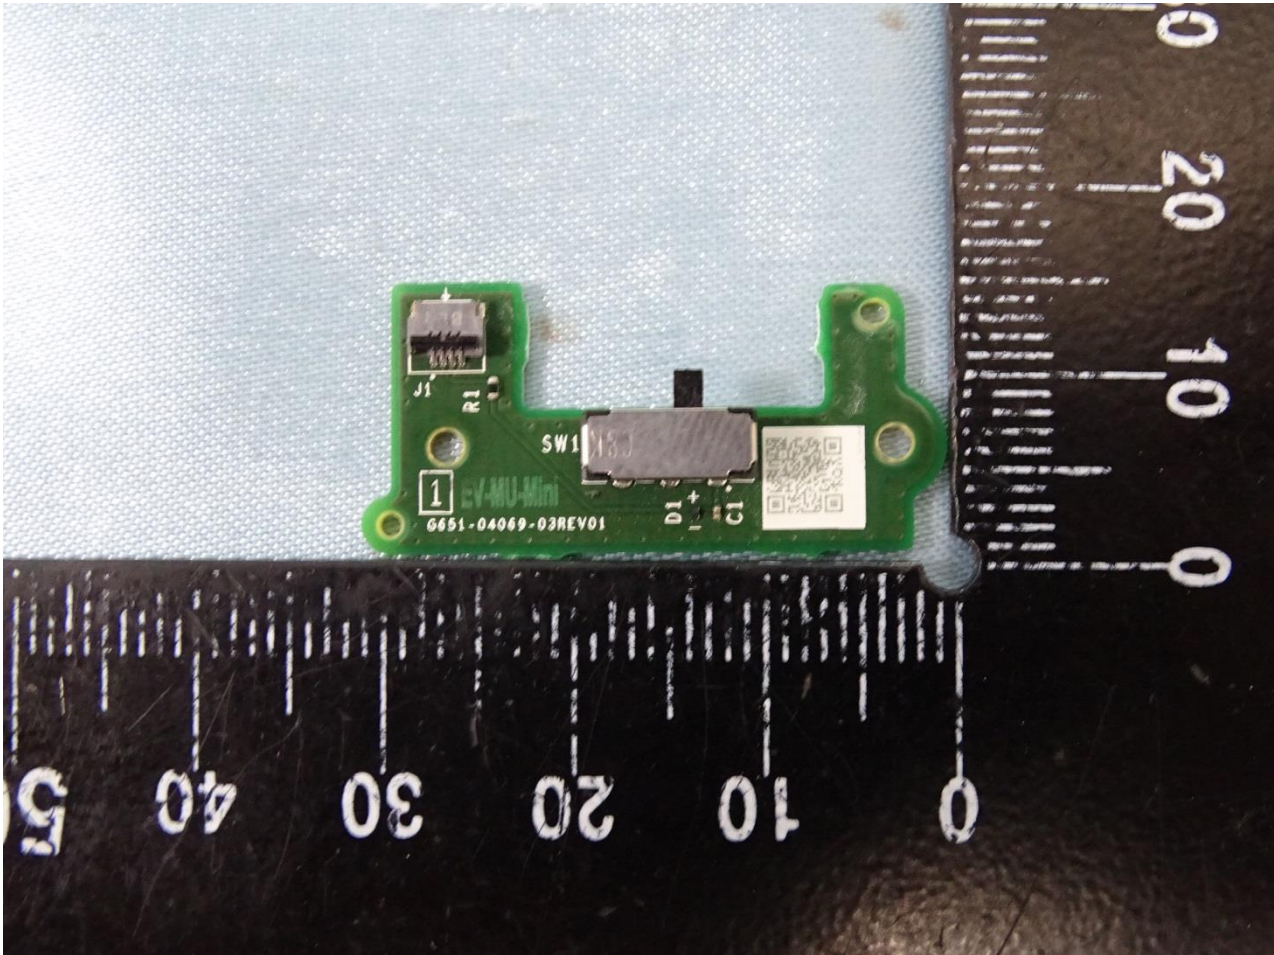

Internal Photograph of EUT

Model Name: H2E

Model Name: H2E

Model Name: H2E

Model Name: H2E

Model Name: H2E

Model Name: H2E

Model Name: H2E

Model Name: H2E

Model Name: H2E

Bluetooth and WLAN 2.4GHz Antenna 1

Model Name: H2E

WLAN 2.4GHz and WLAN 5GHz Antenna 2

Model Name: H2E

Thread and WLAN 5GHz Antenna 3

————THE END————