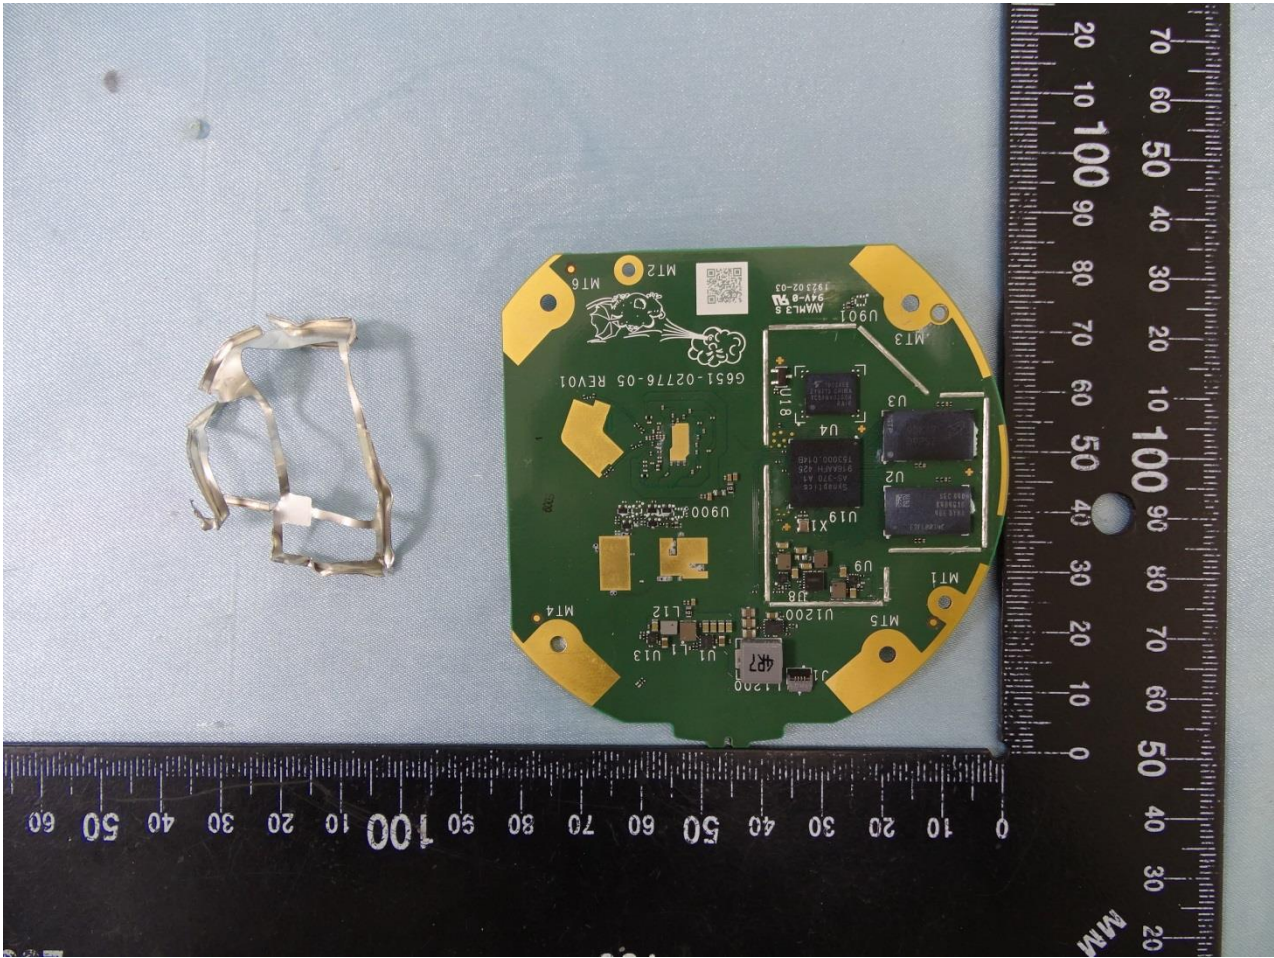

Internal Photograph of EUT

Model Name: H2E

Model Name: H2E

Model Name: H2E

Model Name: H2E

Model Name: H2E

Model Name: H2E

Model Name: H2E

Model Name: H2E

Model Name: H2E

Bluetooth and WLAN 2.4GHz Antenna 1

Model Name: H2E

WLAN 2.4GHz and WLAN 5GHz Antenna 2

Model Name: H2E

Thread and WLAN 5GHz Antenna 3

————THE END————