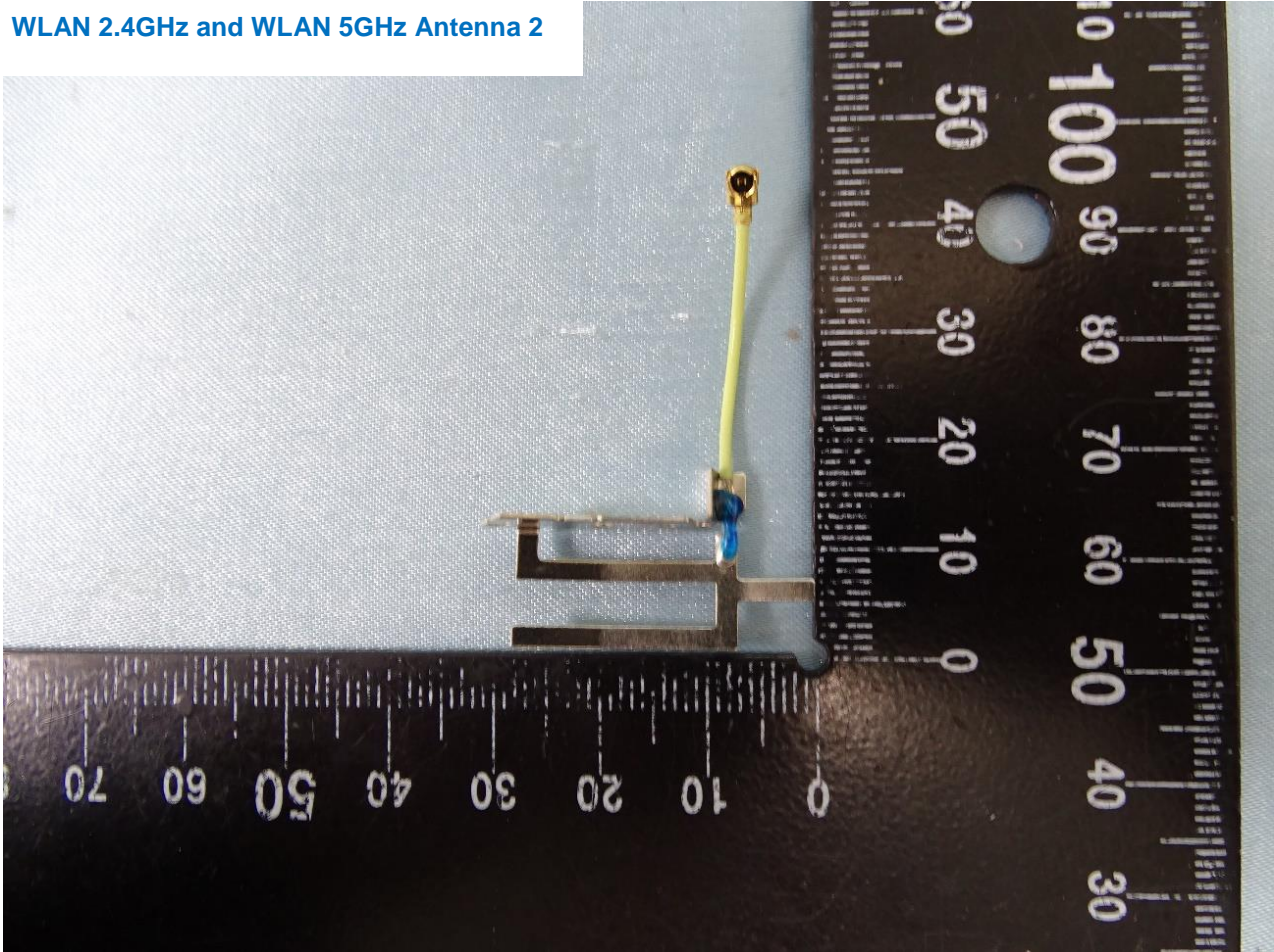

Model Name: H2E

Model Name: H2E

Bluetooth and WLAN 2.4GHz Antenna 1

Model Name: H2E

WLAN 2.4GHz and WLAN 5GHz Antenna 2

Model Name: H2E

Thread and WLAN 5GHz Antenna 3

————THE END————