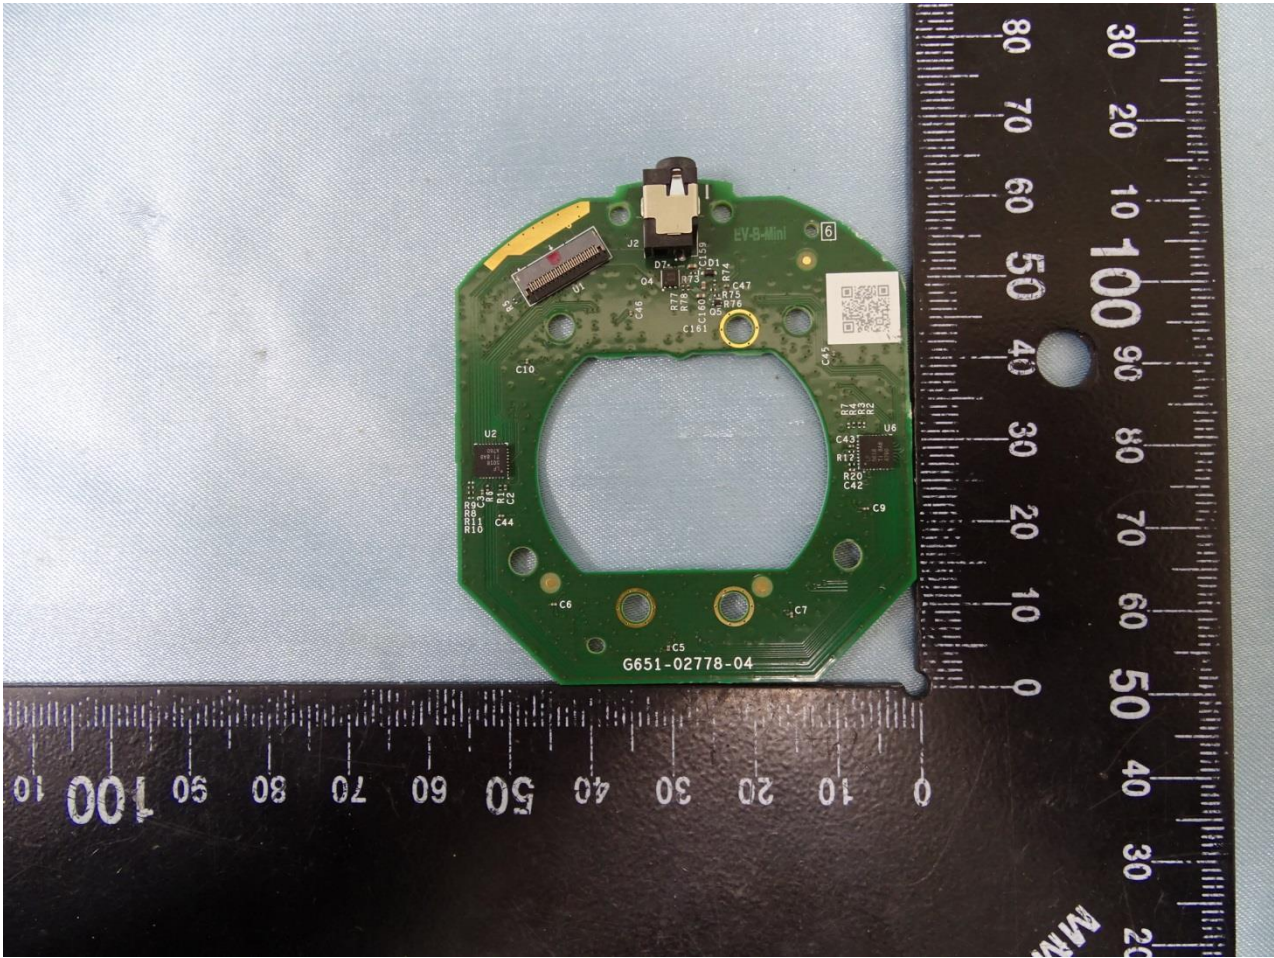

Internal Photograph of EUT

Model Name: H2E

Model Name: H2E

Model Name: H2E

Model Name: H2E

Model Name: H2E

Model Name: H2E

Model Name: H2E

Model Name: H2E

Model Name: H2E

Bluetooth and WLAN 2.4GHz Antenna 1

Model Name: H2E

WLAN 2.4GHz and WLAN 5GHz Antenna 2

Model Name: H2E

Thread and WLAN 5GHz Antenna 3

————THE END————