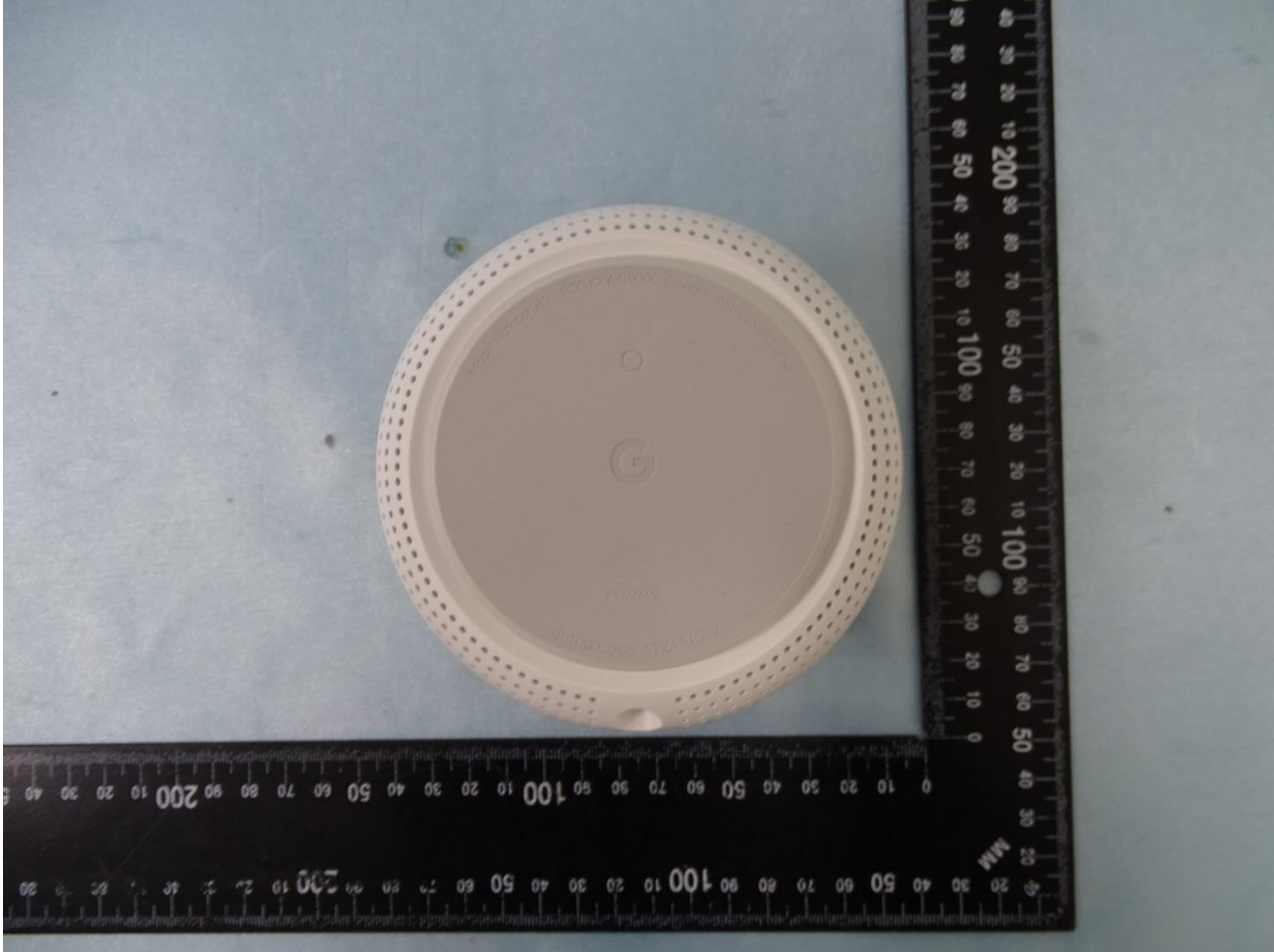

1. External Photograph of EUT

Model Name: H2E

Model Name: H2E

Model Name: H2E

Model Name: H2E

Model Name: H2E

Model Name: H2E

2. Photograph of Accessory

Model Name: H2E

Specification of Accessory		
AC Adapter 1	Brand Name	Google
	Model Name	G1028
	Manufacturer	Chicony
AC Adapter 2	Brand Name	Google
	Model Name	G1028
	Manufacturer	Flextronics

Model Name: H2E