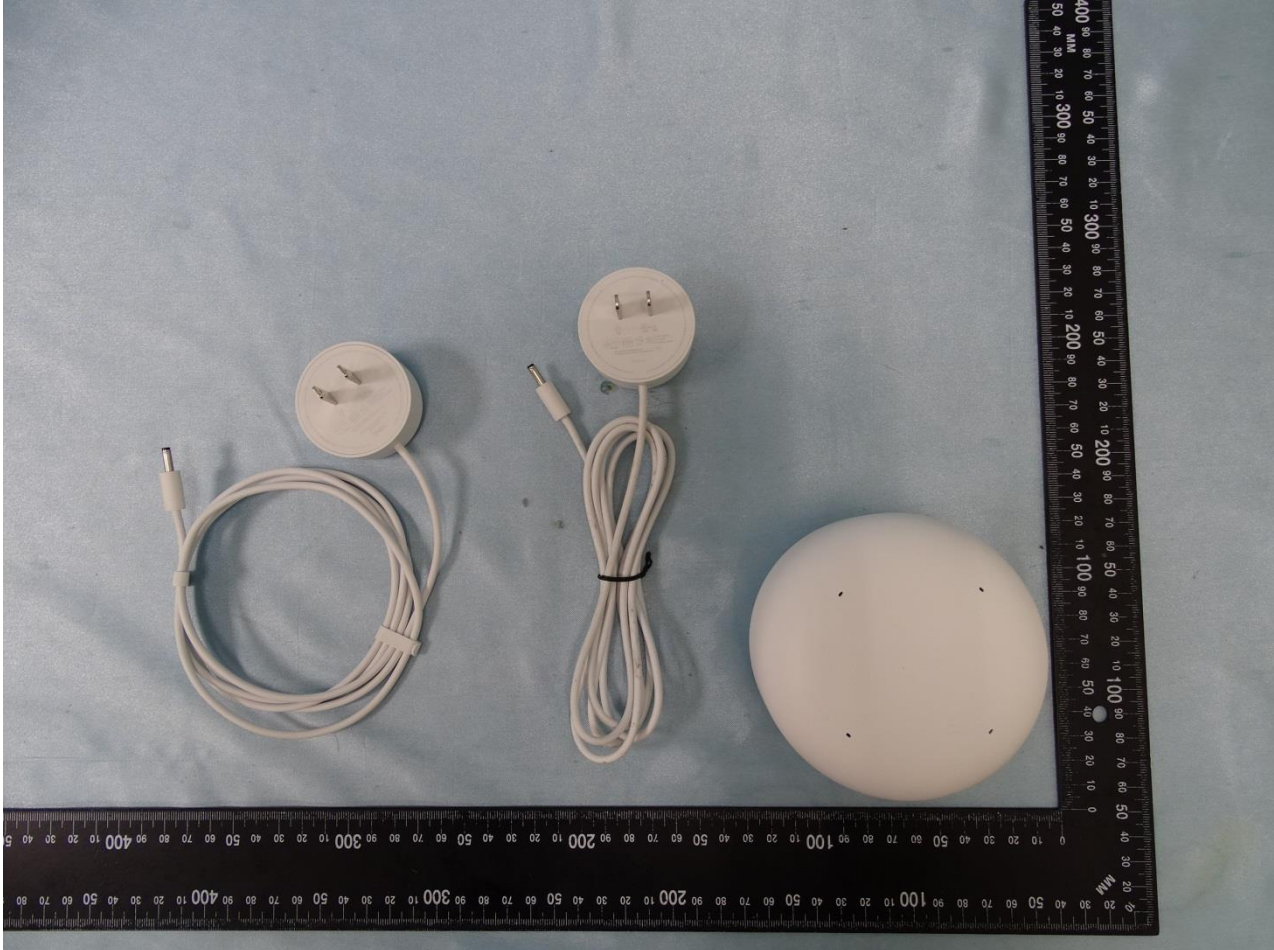

1. External Photograph of EUT

Model Name: H2E

Model Name: H2E

Model Name: H2E

Model Name: H2E

Model Name: H2E

Model Name: H2E

2. Photograph of Accessory

Model Name: H2E

Specification of Accessory		
AC Adapter 1	Brand Name	Google
	Model Name	G1028
	Manufacturer	Chicony
AC Adapter 2	Brand Name	Google
	Model Name	G1028
	Manufacturer	Flextronics

Model Name: H2E

Model Name: H2E

AC Adapter 1

Model Name: H2E

AC Adapter 2

—THE END—