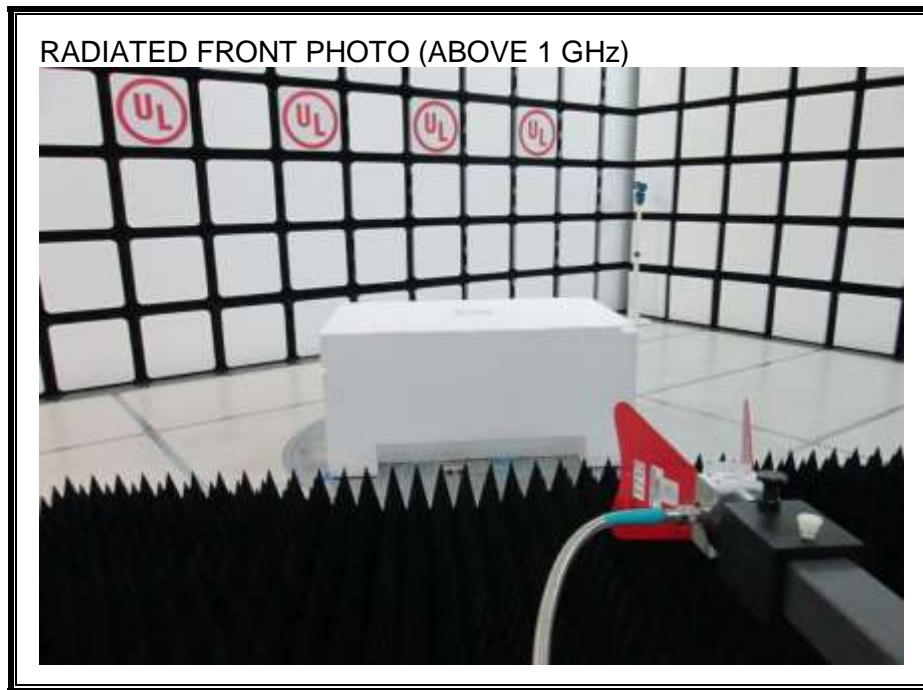

11. SETUP PHOTOS

ANTENNA PORT CONDUCTED RF MEASUREMENT SETUP

RADIATED RF MEASUREMENT SETUP (BELOW 1 GHz)

RADIATED FRONT PHOTO (BELOW 1 GHz)

RADIATED BACK PHOTO (BELOW 1 GHz)

RADIATED RF MEASUREMENT SETUP (ABOVE 1 GHz)

POWERLINE CONDUCTED EMISSIONS MEASUREMENT SETUP

END OF REPORT