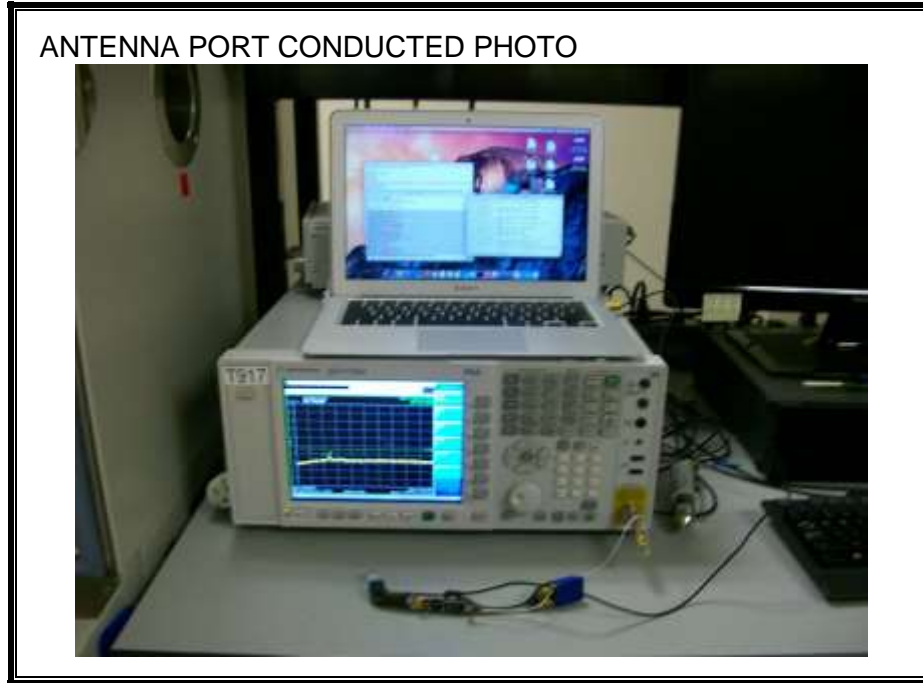

11. SETUP PHOTOS

ANTENNA PORT CONDUCTED RF MEASUREMENT SETUP

RADIATED RF MEASUREMENT SETUP (BELOW 1 GHz)

RADIATED FRONT PHOTO (BELOW 1 GHz)

RADIATED BACK PHOTO (BELOW 1 GHz)

RADIATED RF MEASUREMENT SETUP (ABOVE 1 GHz)

POWERLINE CONDUCTED EMISSIONS MEASUREMENT SETUP

END OF REPORT