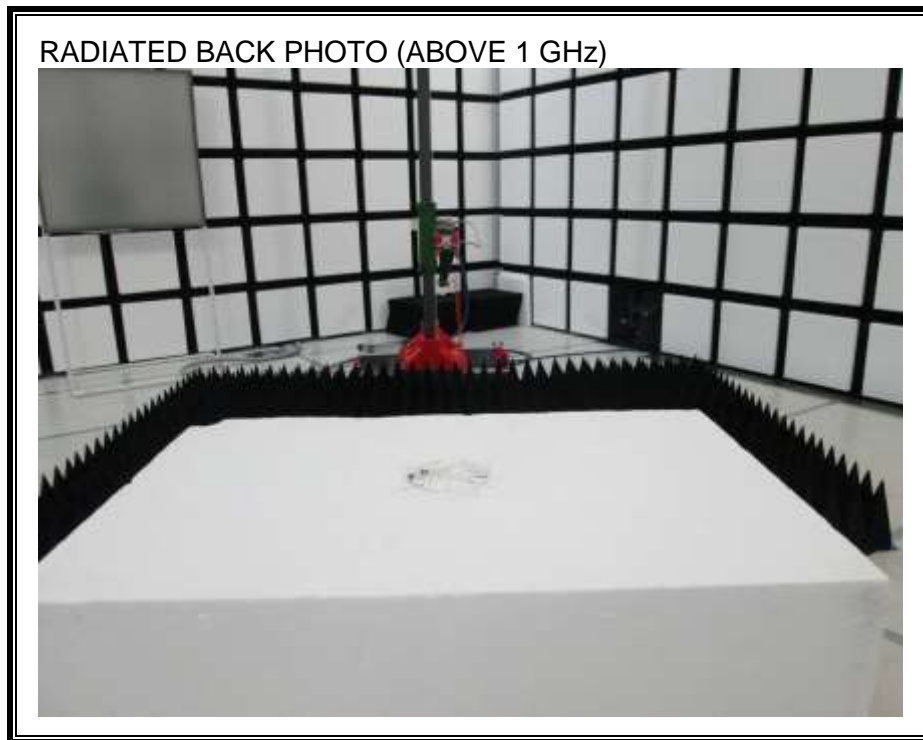

11. SETUP PHOTOS

ANTENNA PORT CONDUCTED RF MEASUREMENT SETUP

RADIATED RF MEASUREMENT SETUP (BELOW 1 GHz)

RADIATED FRONT PHOTO (BELOW 1 GHz)

RADIATED BACK PHOTO (BELOW 1 GHz)

RADIATED RF MEASUREMENT SETUP (ABOVE 1 GHz)

POWERLINE CONDUCTED EMISSIONS MEASUREMENT SETUP

END OF REPORT