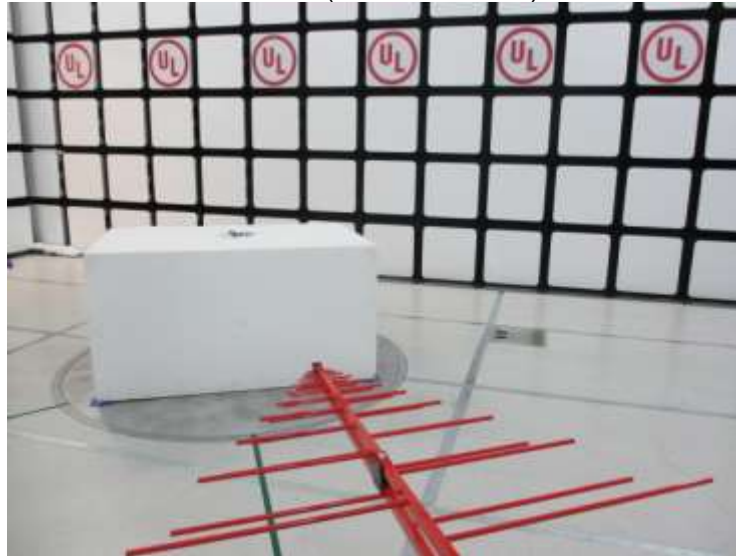

11. SETUP PHOTOS

ANTENNA PORT CONDUCTED RF MEASUREMENT SETUP

RADIATED RF MEASUREMENT SETUP (BELOW 1 GHz)

RADIATED FRONT PHOTO (BELOW 1 GHz)

RADIATED BACK PHOTO (BELOW 1 GHz)

RADIATED RF MEASUREMENT SETUP (1-18 GHz)

RADIATED FRONT PHOTO

RADIATED BACK PHOTO

RADIATED RF MEASUREMENT SETUP (18 - 26 GHz)

RADIATED FRONT PHOTO

RADIATED BACK PHOTO

POWERLINE CONDUCTED EMISSIONS MEASUREMENT SETUP

END OF REPORT