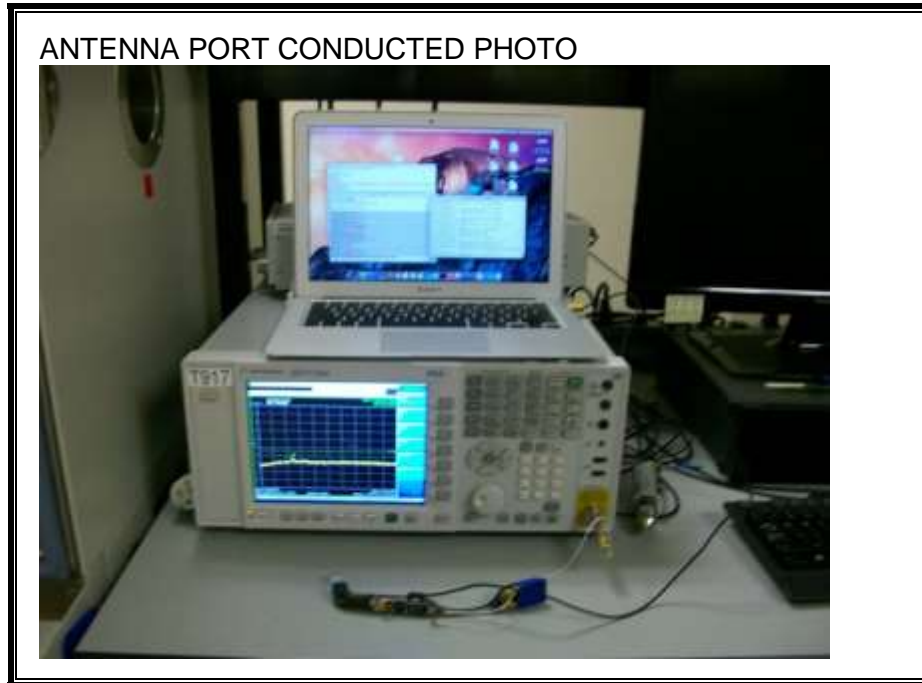

11. SETUP PHOTOS

ANTENNA PORT CONDUCTED RF MEASUREMENT SETUP

RADIATED RF MEASUREMENT SETUP (BELOW 1 GHz)

RADIATED FRONT PHOTO (BELOW 1 GHz)

RADIATED BACK PHOTO (BELOW 1 GHz)

RADIATED RF MEASUREMENT SETUP (1-18 GHz)

RADIATED FRONT PHOTO

RADIATED BACK PHOTO

RADIATED RF MEASUREMENT SETUP (18 - 26 GHz)

RADIATED FRONT PHOTO

RADIATED BACK PHOTO

POWERLINE CONDUCTED EMISSIONS MEASUREMENT SETUP

END OF REPORT