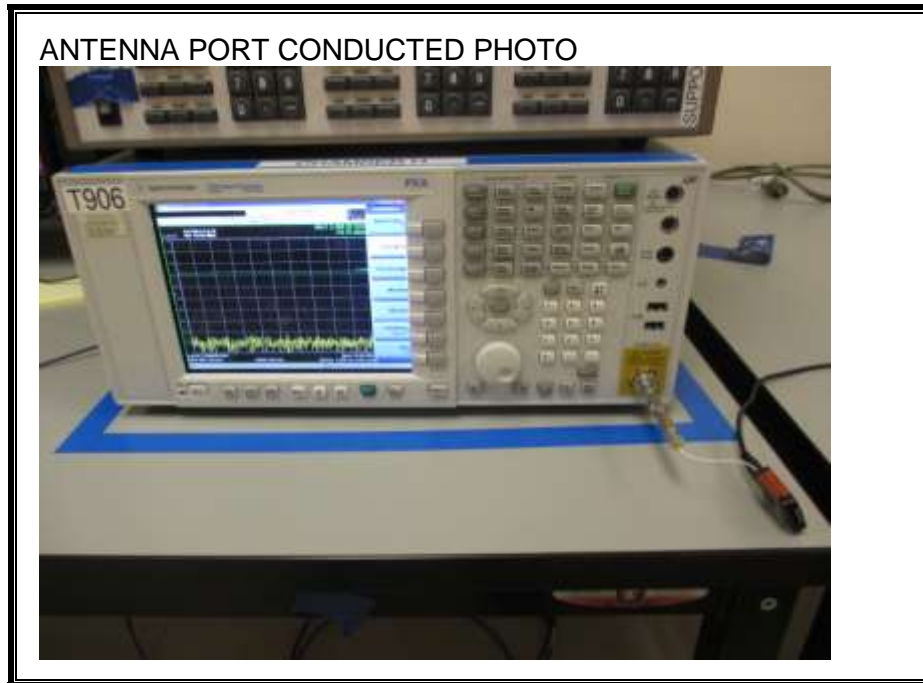

11. SETUP PHOTOS

ANTENNA PORT CONDUCTED RF MEASUREMENT SETUP

RADIATED RF MEASUREMENT SETUP (BELOW 1 GHz)

RADIATED RF MEASUREMENT SETUP (ABOVE 1 GHz)

RADIATED FRONT PHOTO (ABOVE 1 GHz)

RADIATED BACK PHOTO (ABOVE 1 GHz)

POWERLINE CONDUCTED EMISSIONS MEASUREMENT SETUP

END OF REPORT