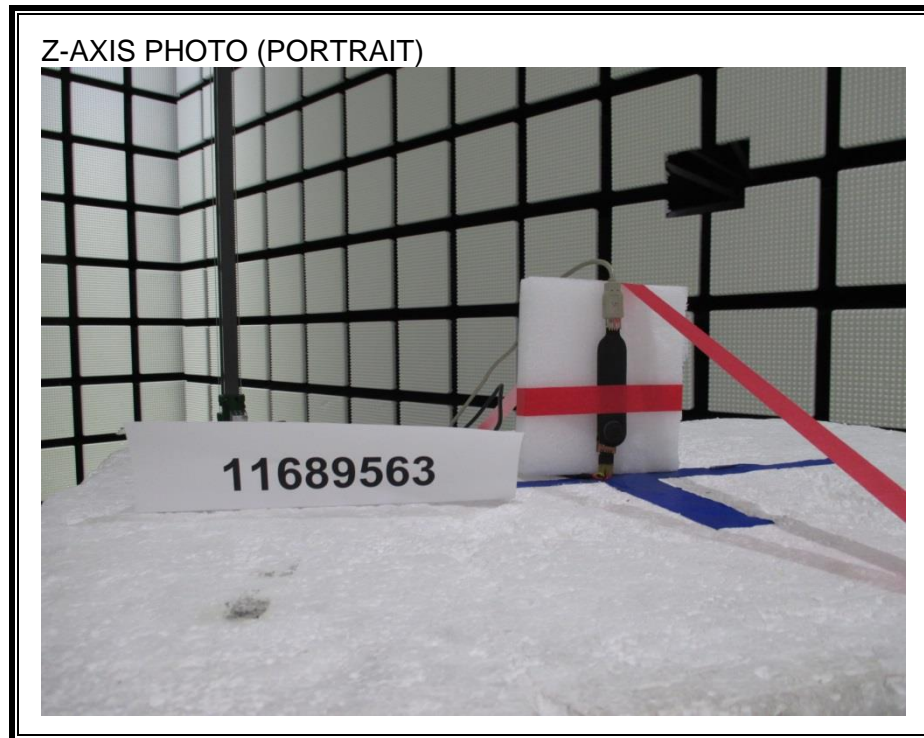

### RF CONDUCTED MEASUREMENT AT ANTENNA PORT

**RADIATED SPURIOUS EMISSIONS (BELOW 1GHz)**

**RADIATED SPURIOUS EMISSIONS (ABOVE 1GHz)**

**ORIENTATIONS**

**END OF REPORT**