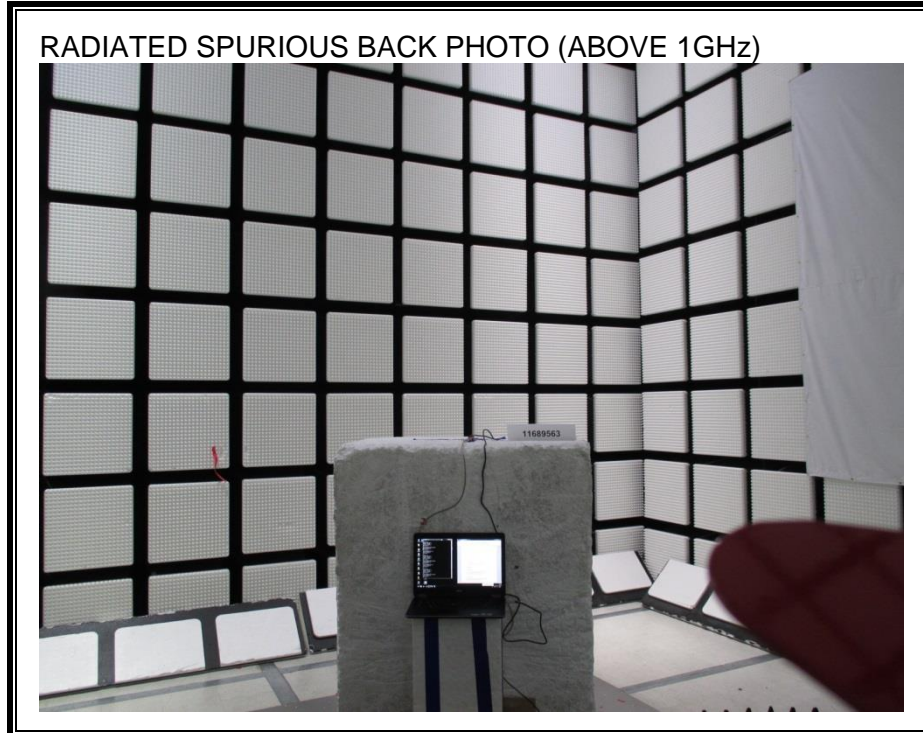

### RF CONDUCTED MEASUREMENT AT ANTENNA PORT

**RADIATED SPURIOUS EMISSIONS (BELOW 1GHz)**

**RADIATED SPURIOUS EMISSIONS (ABOVE 1GHz)**

**ORIENTATIONS**

**END OF REPORT**