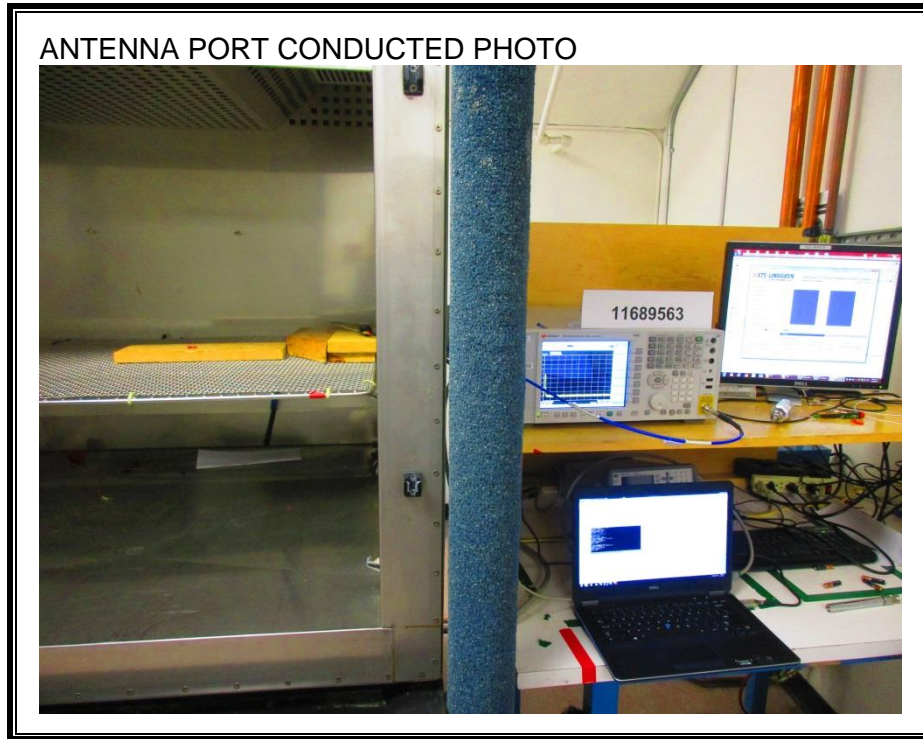

### RF CONDUCTED MEASUREMENT AT ANTENNA PORT

**RADIATED SPURIOUS EMISSIONS (BELOW 1GHz)**

**RADIATED SPURIOUS EMISSIONS (ABOVE 1GHz)**

**ORIENTATIONS**

**END OF REPORT**