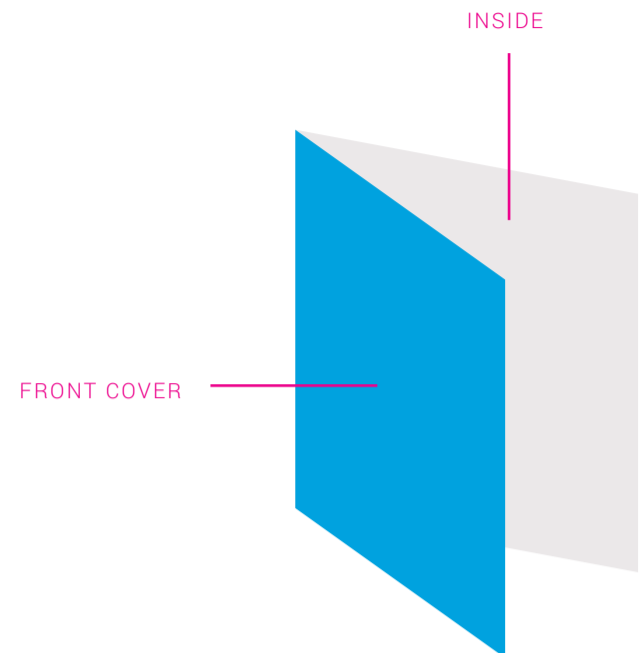

PANTONE
424 C

PANTONE
299 C

FRONT COVER

INSIDE

INSIDE

1 Assemble the charger

2 Plug it into a power outlet

3 Position the center of your Nexus device on the charger

4 Lightning bolt in the status bar indicates charging in progress

Works with Nexus devices that support wireless charging

4000-00157-01

BACK COVER