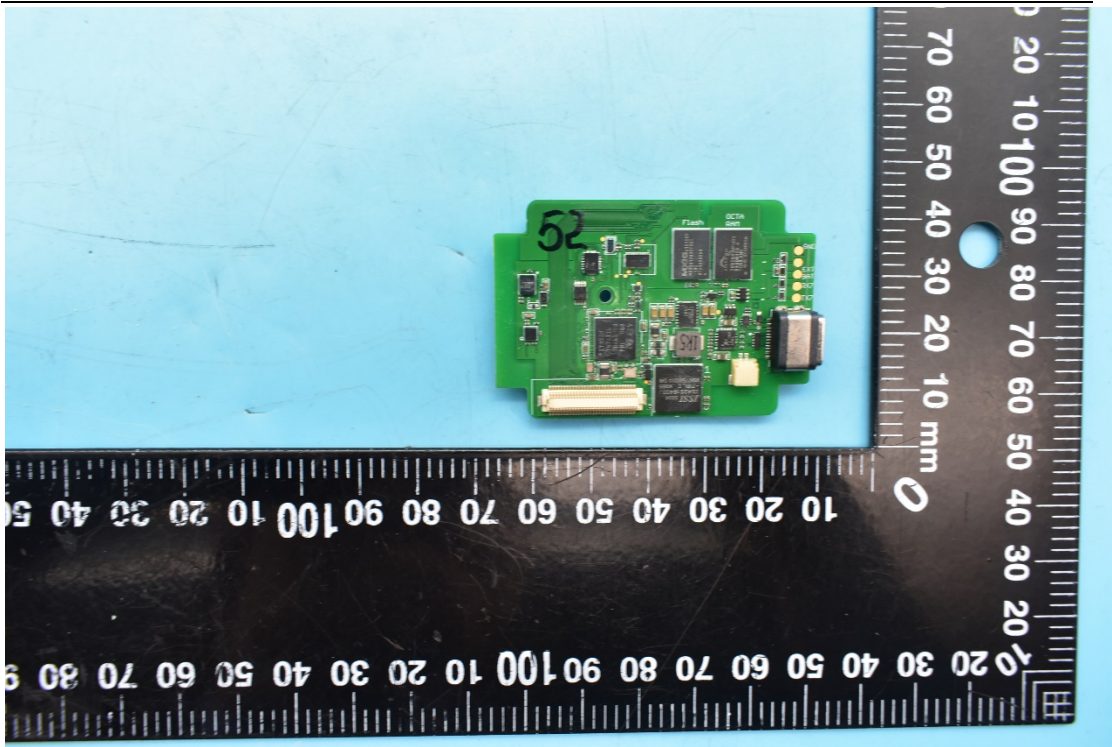

FCC ID:A4PTR0201

Internal Photos

1. EUT uncover view

2. Antenna view