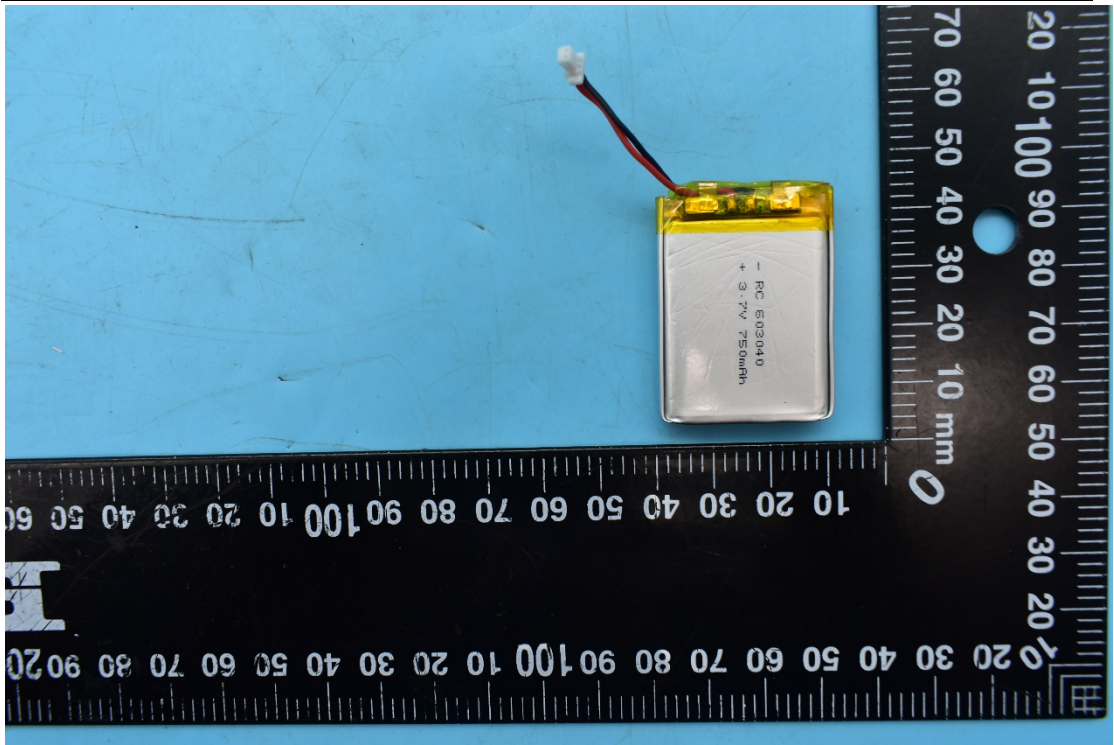

FCC ID:A4PTR0201

Internal Photos

1. EUT uncover view

2. Antenna view