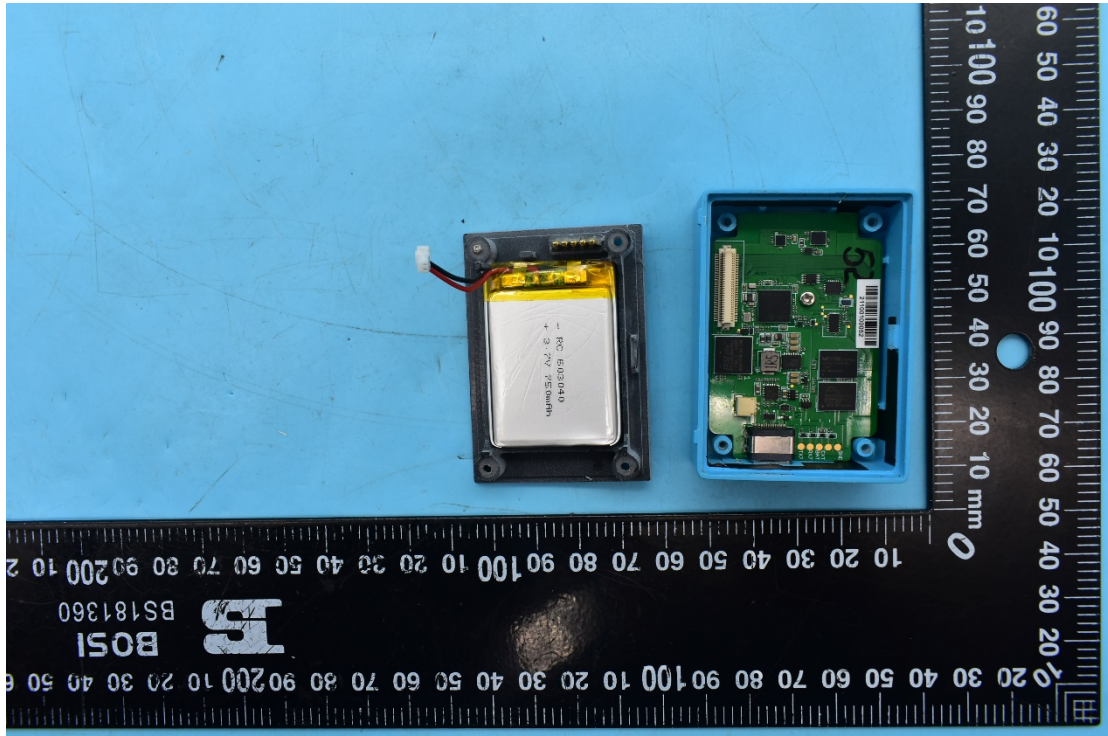

FCC ID:A4PTR0201

Internal Photos

1. EUT uncover view

2. Antenna view