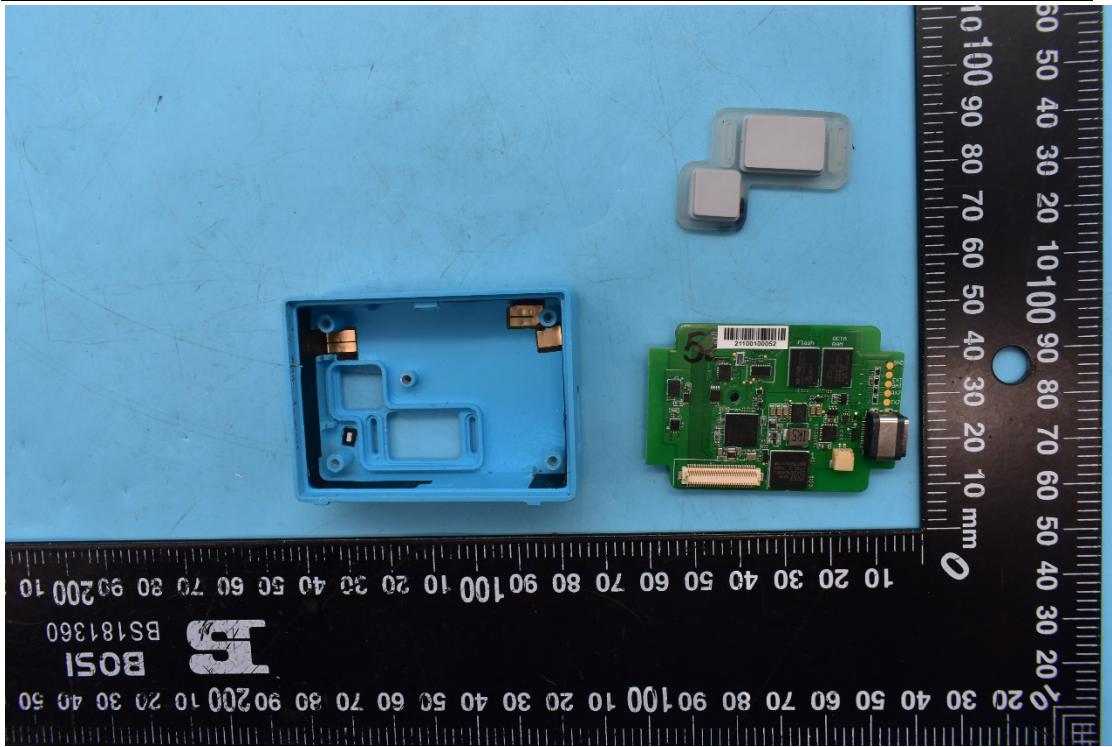

FCC ID:A4PTR0201

Internal Photos

1. EUT uncover view

2. Antenna view