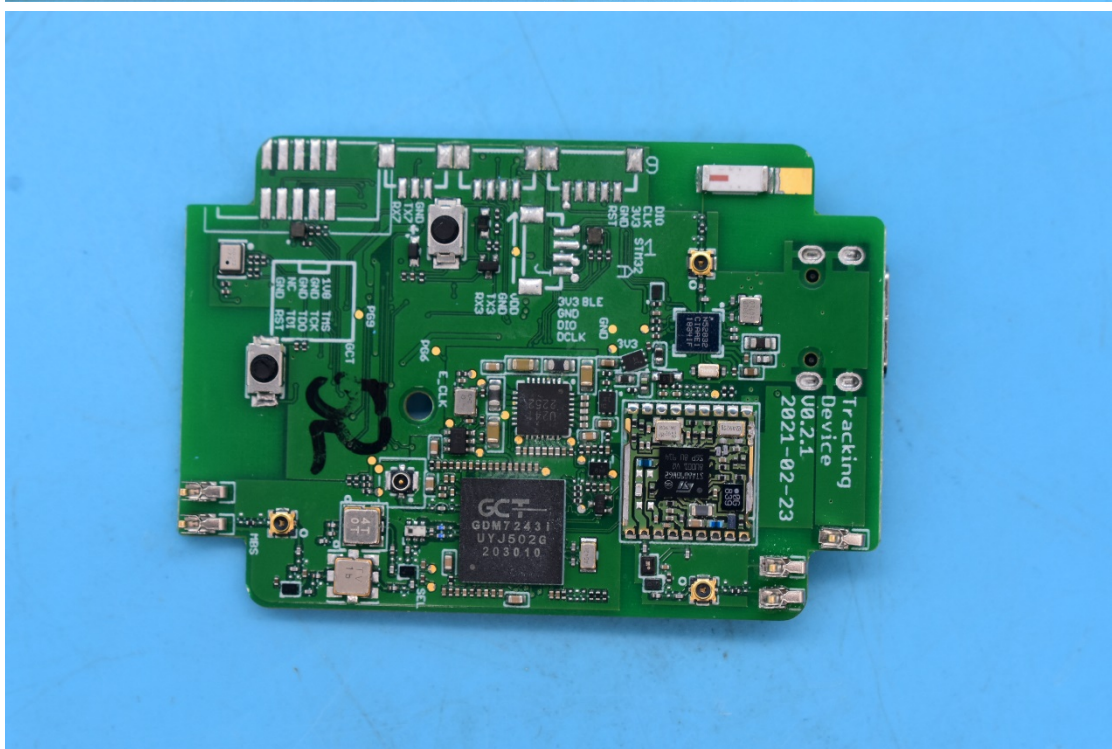

FCC ID:A4PTR0201

Internal Photos

1. EUT uncover view

2. Antenna view