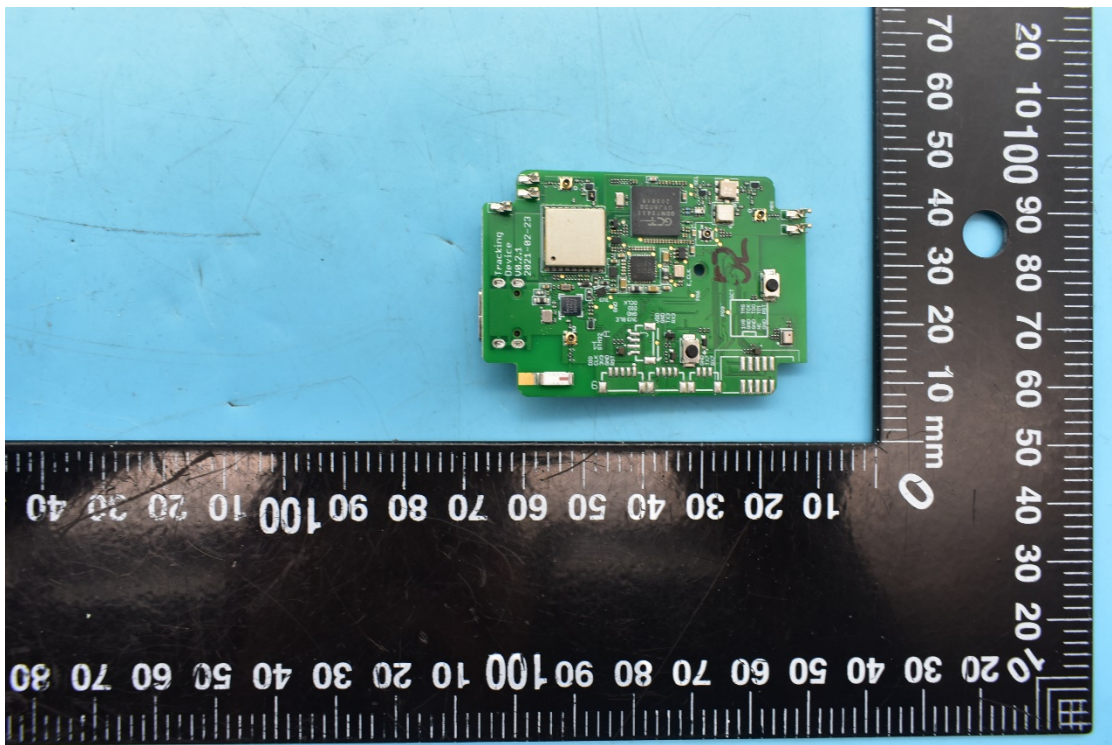

FCC ID:A4PTR0201

Internal Photos

1. EUT uncover view

2. Antenna view