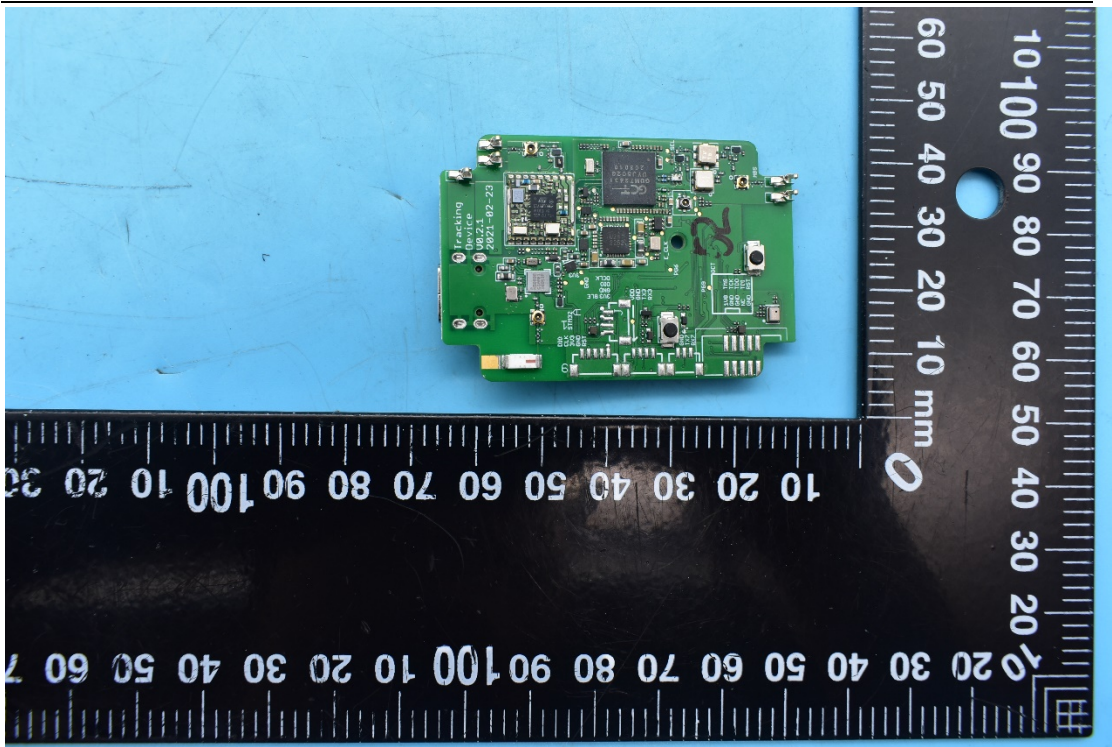

FCC ID:A4PTR0201

Internal Photos

1. EUT uncover view

2. Antenna view