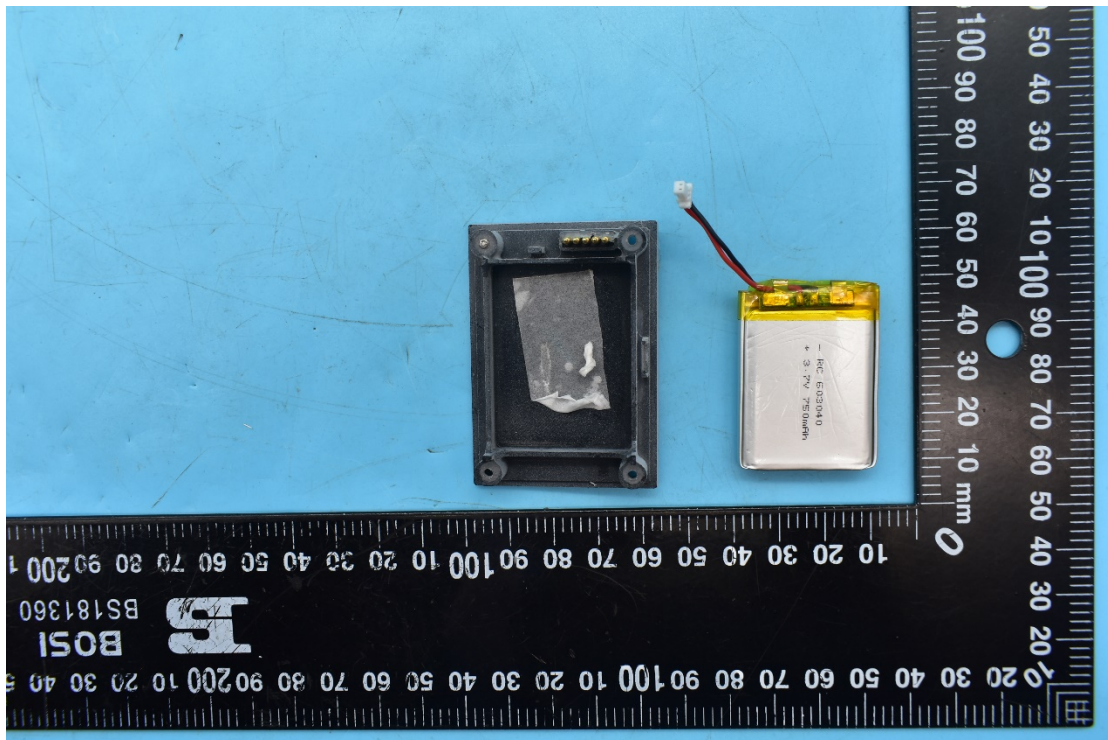

FCC ID:A4PTR0201

Internal Photos

1. EUT uncover view

2. Antenna view