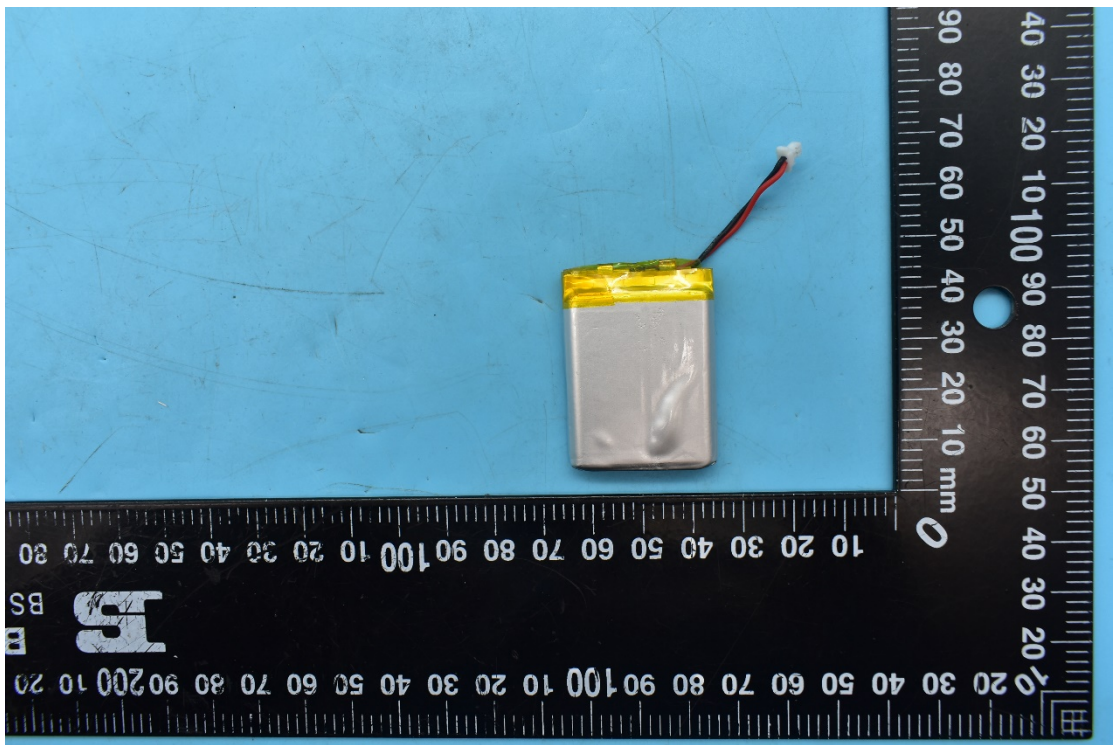

FCC ID:A4PTR0201

Internal Photos

1. EUT uncover view

2. Antenna view