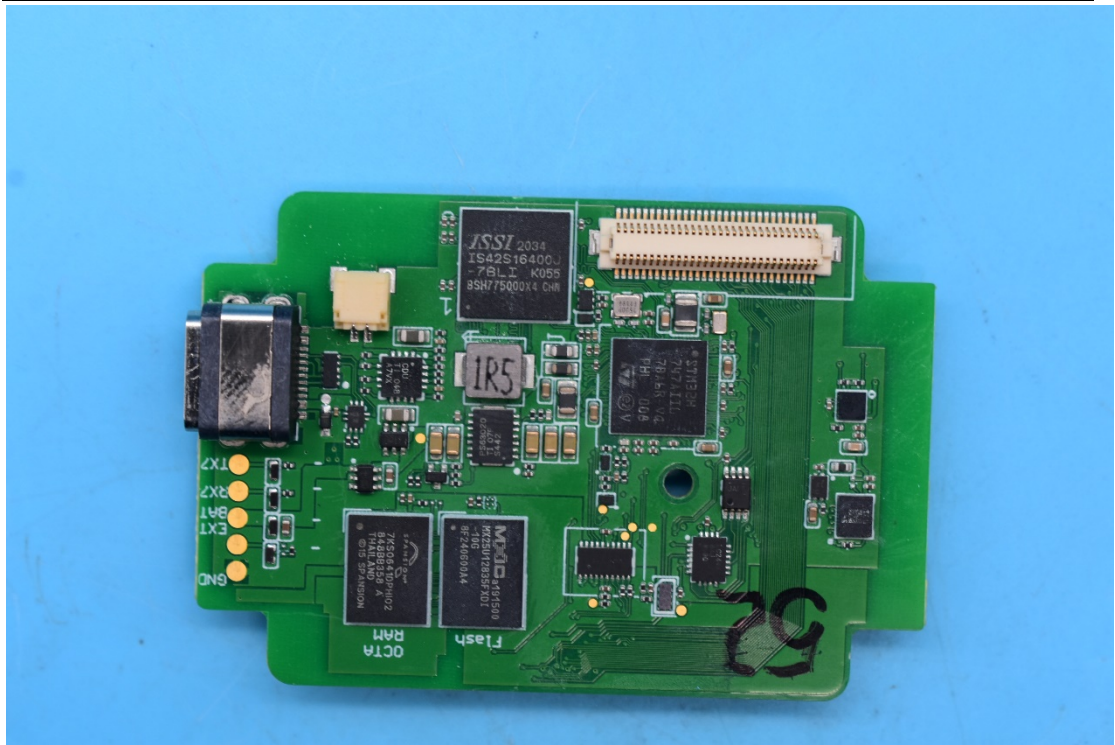

FCC ID:A4PTR0201

Internal Photos

1. EUT uncover view

2. Antenna view