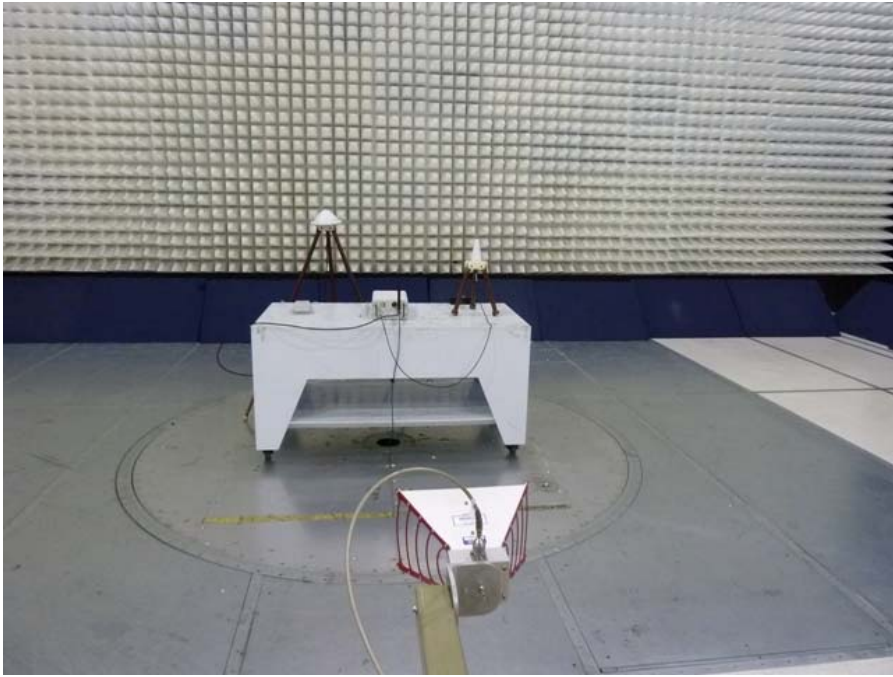

**Test Setup Photographs**  
**FCC ID: A4P-200-0013-01**

Radiated Emission Test

AC line Conducted Emission Test