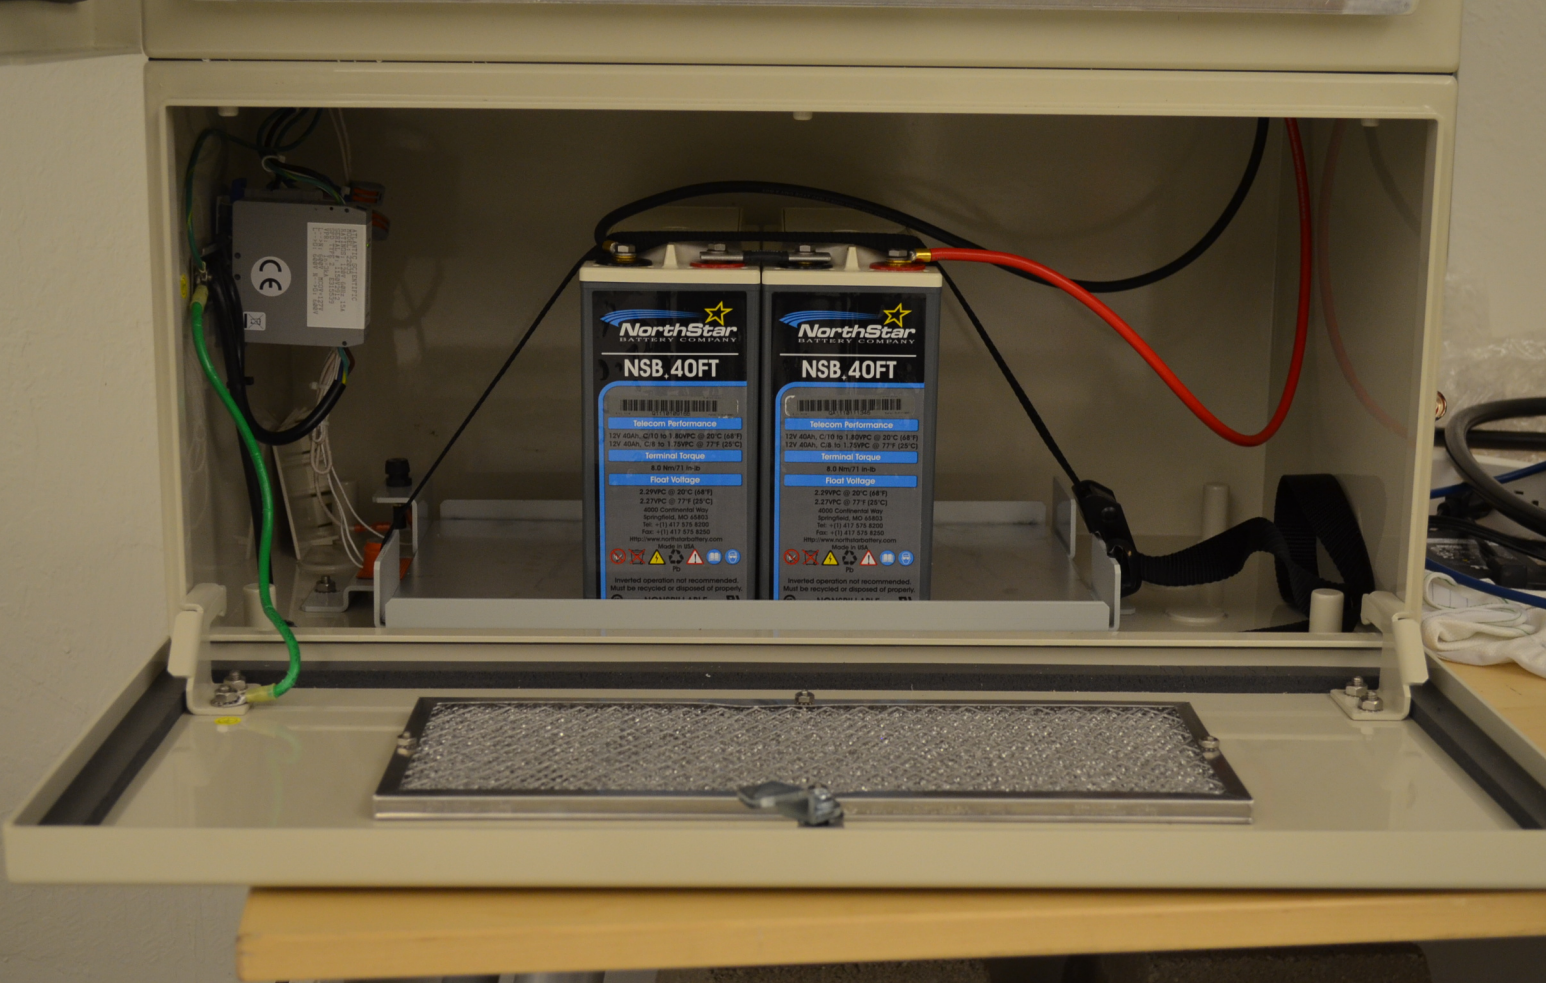

SBC SWTH

GPS

ANTENNA

RAVEN

RAVEN

NorthStar
BATTERY COMPANY

NSB.40FT

Telecom Performance
12V 40Ah, C10 to 1.80VPC @ 20°C (68°F)
12V 40Ah, C8 to 1.70VPC @ 77°F (25°C)