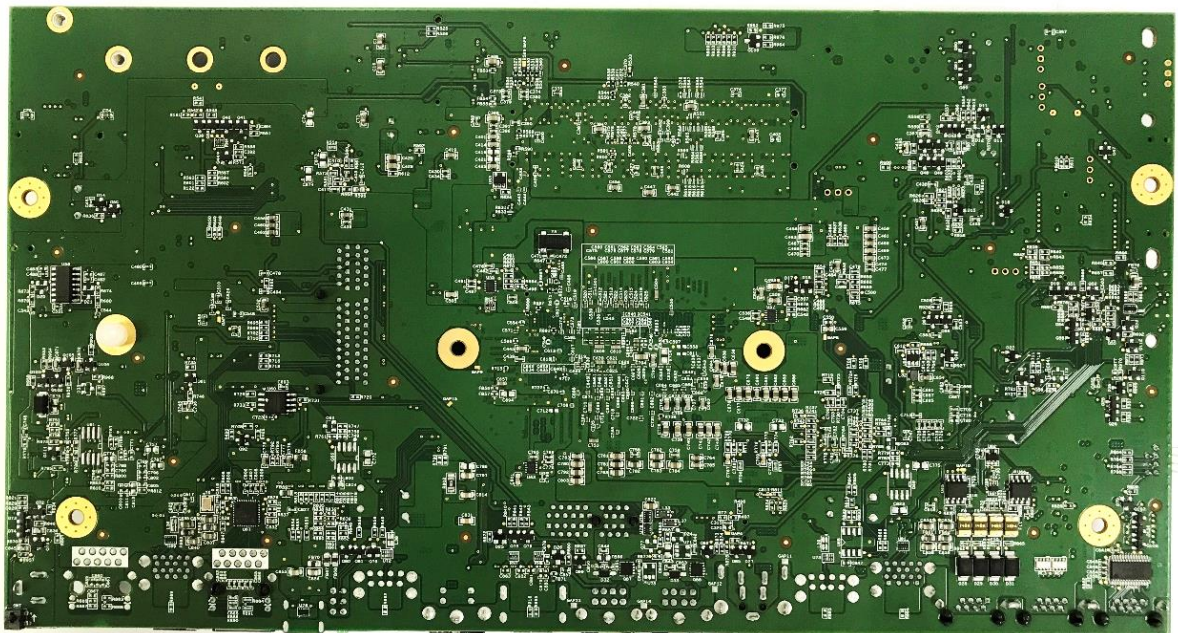

Internal Photos

Wifi Antenna

Wifi Module

EUT Internal Photo

Main Board

Main Board Trace Side

RFID Module PCBA

Antenna for 125kHz