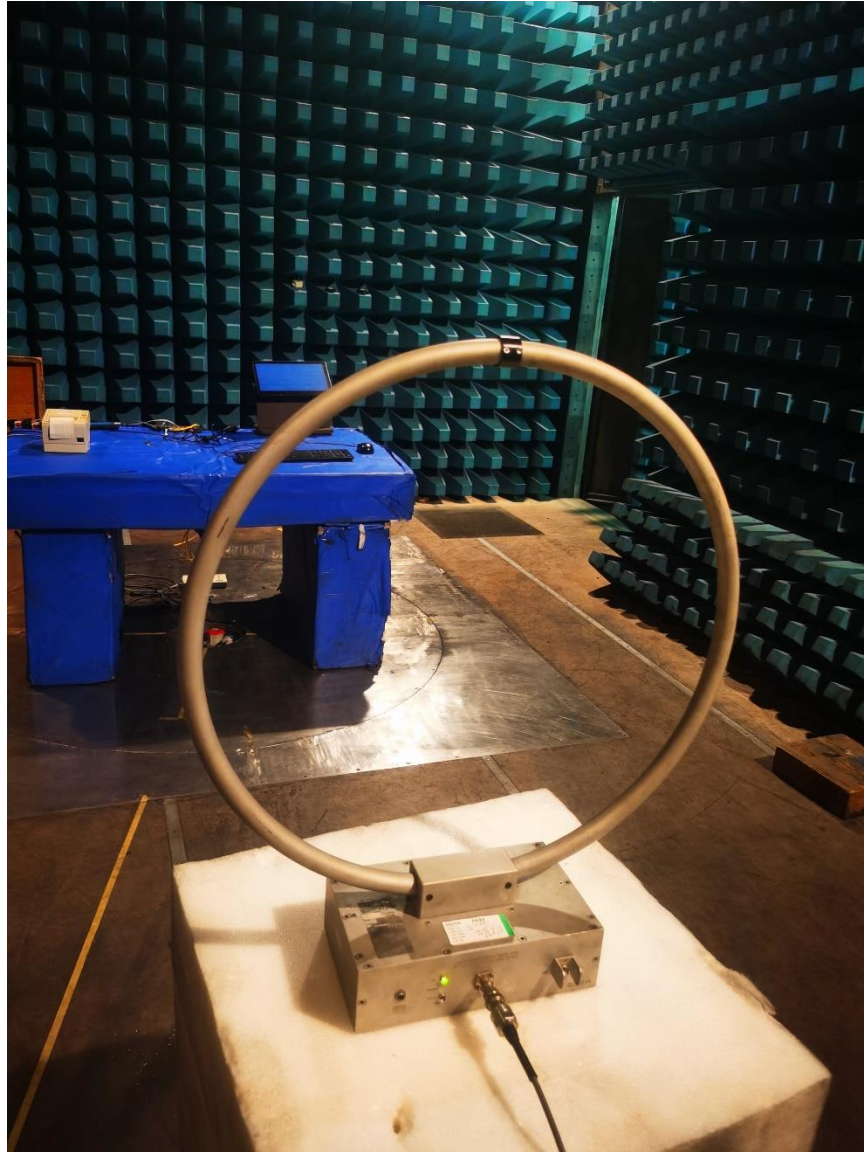

30-1000MHz

1. Radiated Emission

Below 30MHz