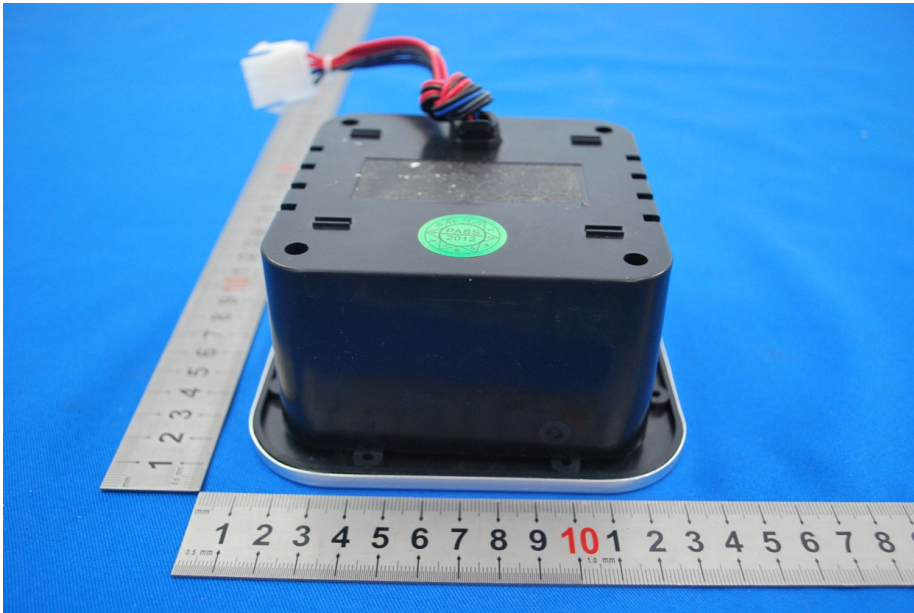

1 Photographs - EUT Constructional Details

Test Model No.: 39TV-XXYY

RSS SWITCHING ADAPTER
Dong Guan GaoYi Electronic CO.,LTD
MODEL NO.:RSS1006-240120-W2
INPUT : 100-240V-50/60Hz 0.6A
OUTPUT : 12V---2A
OUTPUT POWER:24W MAX.
Efficiency Level ♡
ITE POWER SUPPLY