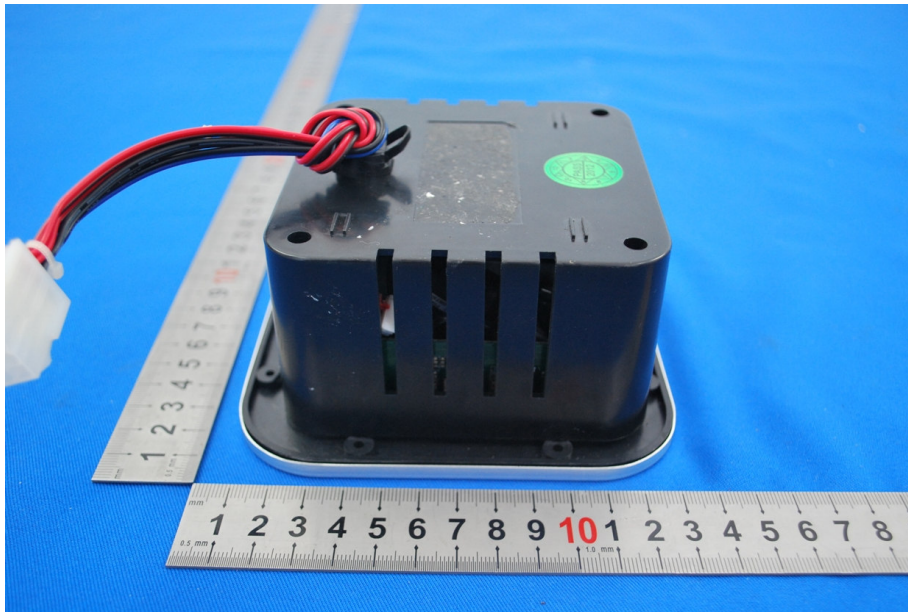

1 Photographs - EUT Constructional Details

Test Model No.: 39TV-XXYY

RSS SWITCHING ADAPTER
Dong Guan GaoYi Electronic CO.,LTD
MODEL NO.:RSS1006-240120-W2
INPUT : 100-240V-50/60Hz 0.6A
OUTPUT : 12V---2A
OUTPUT POWER:24W MAX.
Efficiency Level ♡
ITE POWER SUPPLY