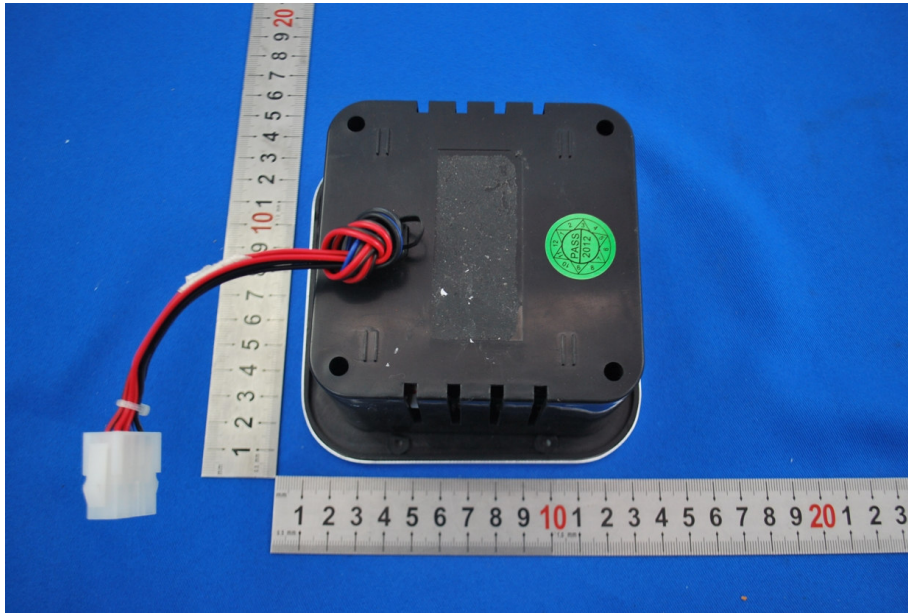

1 Photographs - EUT Constructional Details

Test Model No.: 39TV-XXYY

RSS SWITCHING ADAPTER
Dong Guan GaoYi Electronic CO.,LTD
MODEL NO.:RSS1006-240120-W2
INPUT : 100-240V-50/60Hz 0.6A
OUTPUT : 12V---2A
OUTPUT POWER:24W MAX.
Efficiency Level ♡
ITE POWER SUPPLY