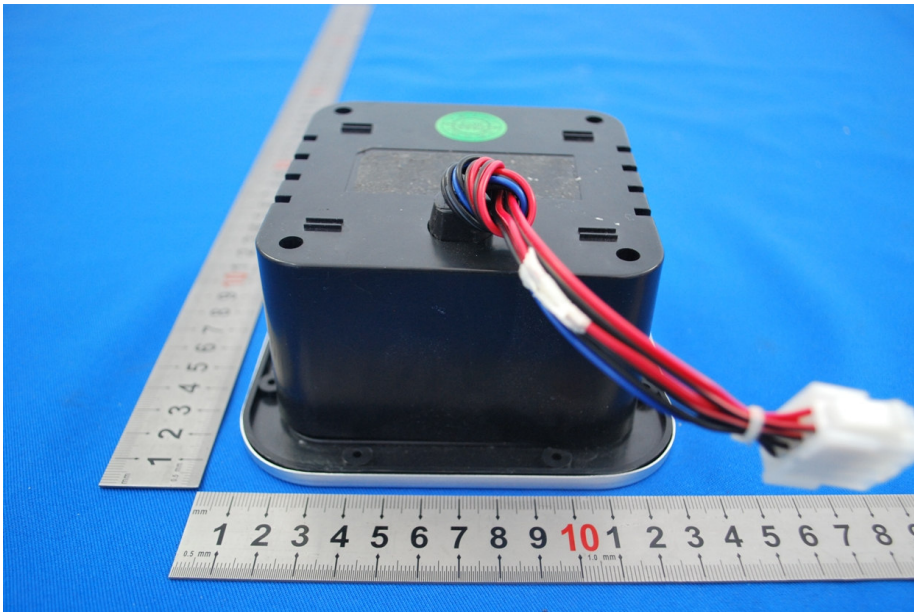

1 Photographs - EUT Constructional Details

Test Model No.: 39TV-XXYY

RSS SWITCHING ADAPTER
Dong Guan GaoYi Electronic CO.,LTD
MODEL NO.:RSS1006-240120-W2
INPUT : 100-240V-50/60Hz 0.6A
OUTPUT : 12V---2A
OUTPUT POWER:24W MAX.
Efficiency Level ♡
ITE POWER SUPPLY