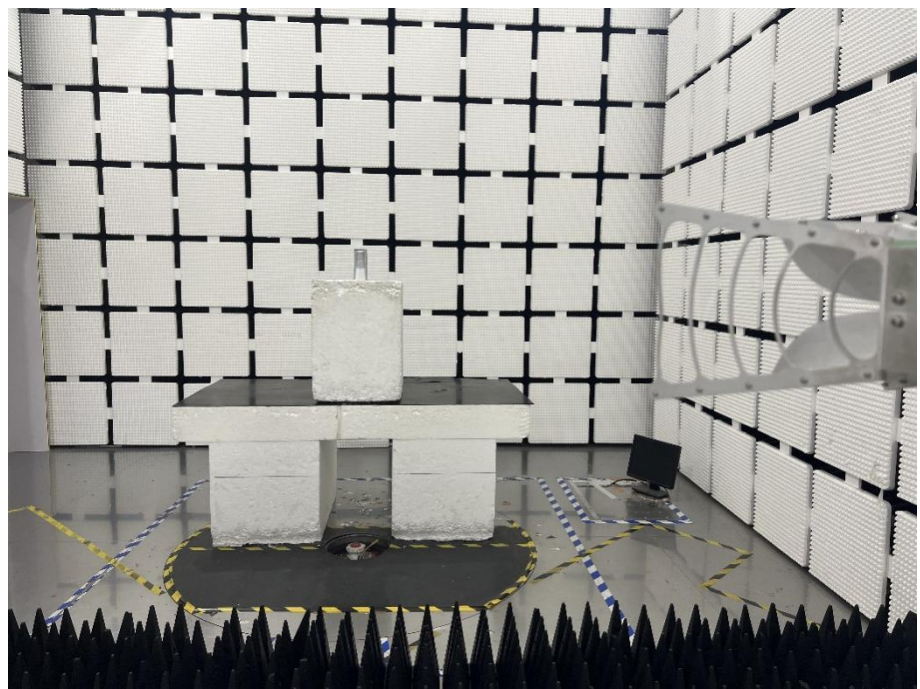

EXHIBIT 4 - TEST SETUP PHOTOGRAPHS

Conducted Emission Test Setup

Radiation Emission Test Setup (Below 30MHz)

Radiation Emission Test Setup (30MHz to 1GHz)

Radiation Emission Test Setup (1GHz to 18GHz)

**Radiation Emission Test
Setup (Above 18GHz)**