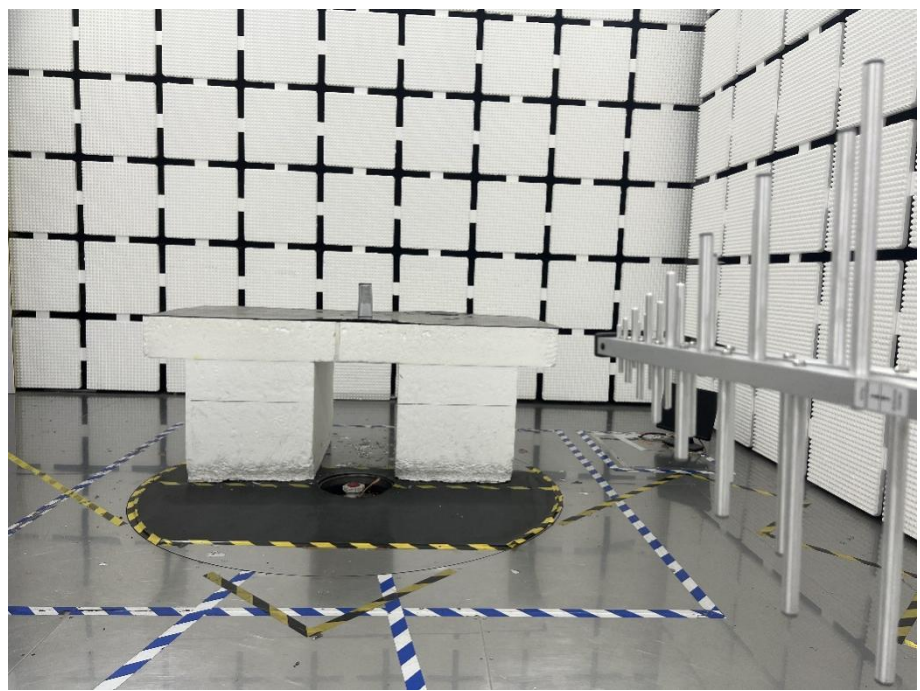

EXHIBIT 4 - TEST SETUP PHOTOGRAPHS

Conducted Emission Test Setup

Radiation Emission Test Setup (Below 30MHz)

Radiation Emission Test Setup (30MHz to 1GHz)

Radiation Emission Test Setup (1GHz to 18GHz)

**Radiation Emission Test
Setup (Above 18GHz)**