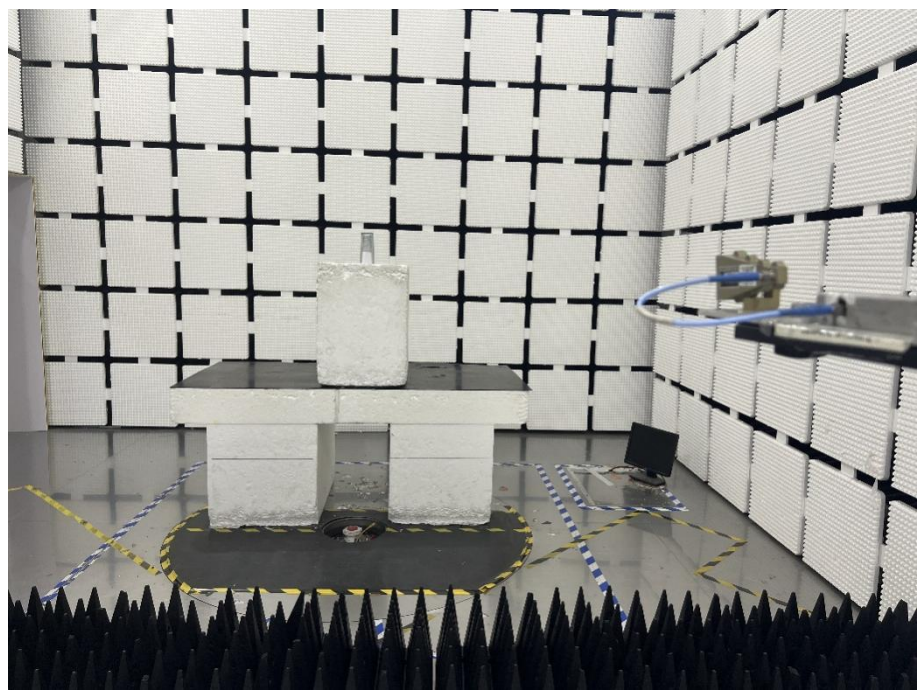

EXHIBIT 4 - TEST SETUP PHOTOGRAPHS

Conducted Emission Test Setup

Radiation Emission Test Setup (Below 30MHz)

Radiation Emission Test Setup (30MHz to 1GHz)

Radiation Emission Test Setup (1GHz to 18GHz)

**Radiation Emission Test
Setup (Above 18GHz)**