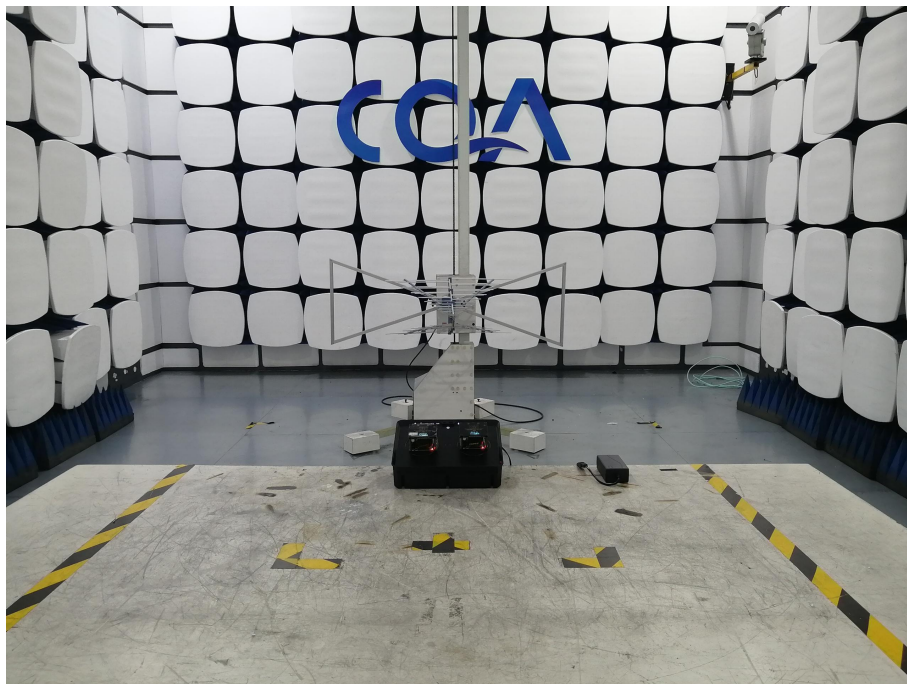

# 1 Photographs - EUT Test Setup

## 1.1 Radiated Emission

9kHz~30MHz:

30MHz~1GHz:

## 1.2 Conducted Emission