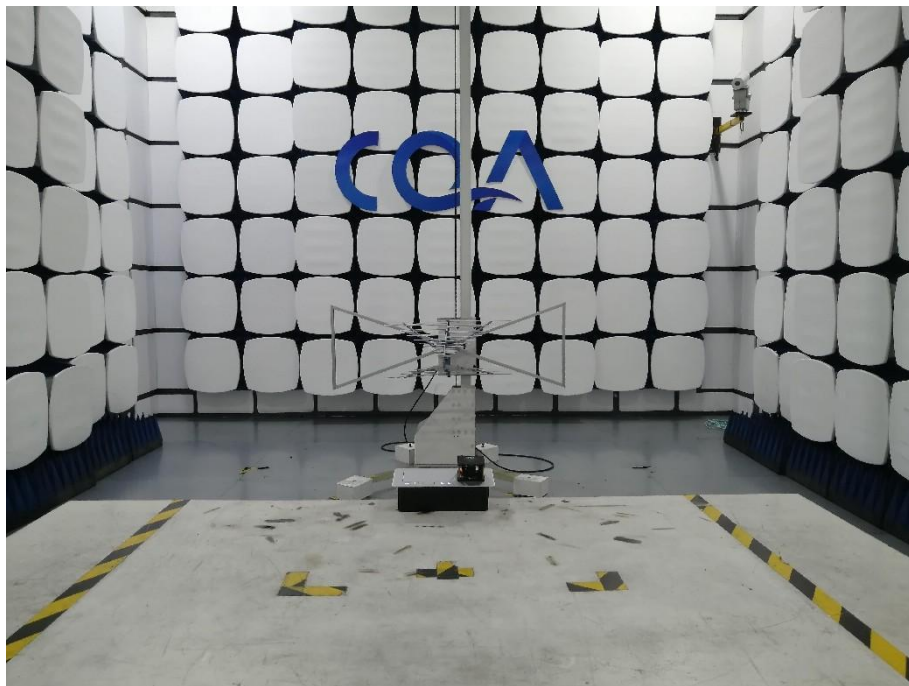

Setup photos

9kHz~30MHz:

30MHz~1GHz:

1.1 Conducted Emission