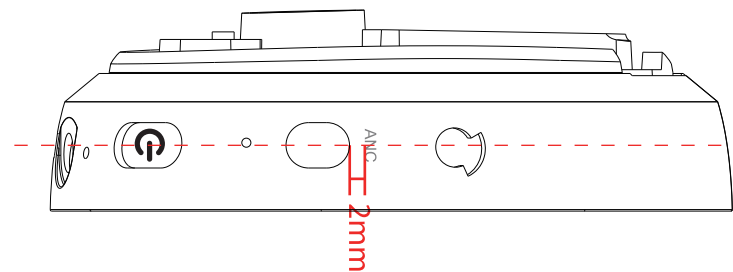

右支壁内侧
(right bracket inside)

右(right earcap)

丝印颜色 : PANTONE 8400C