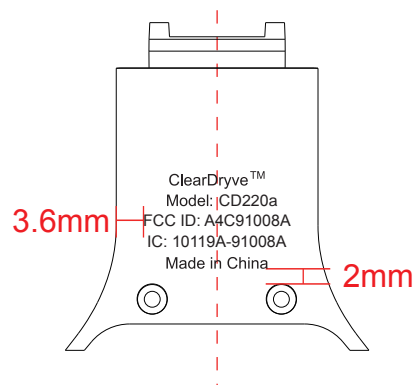

右支壁内侧
(right bracket inside)

右(right earcap)

丝印颜色 : PANTONE 8400C