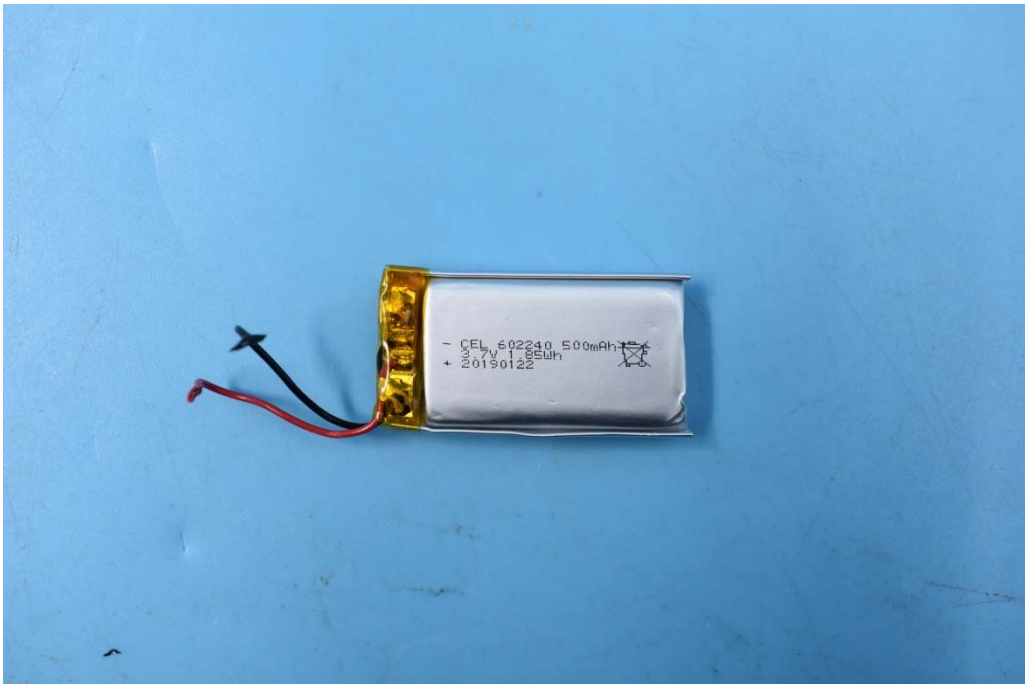

FCC ID:A4C91005A

## Internal Photos

### 1. EUT uncover view

## 2. Antenna view