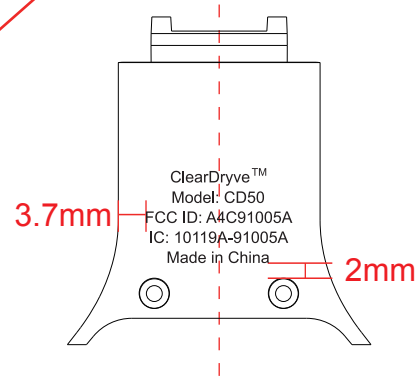

FCC ID:A4C91005A

(right bracket inside)

PANTONE 8400C