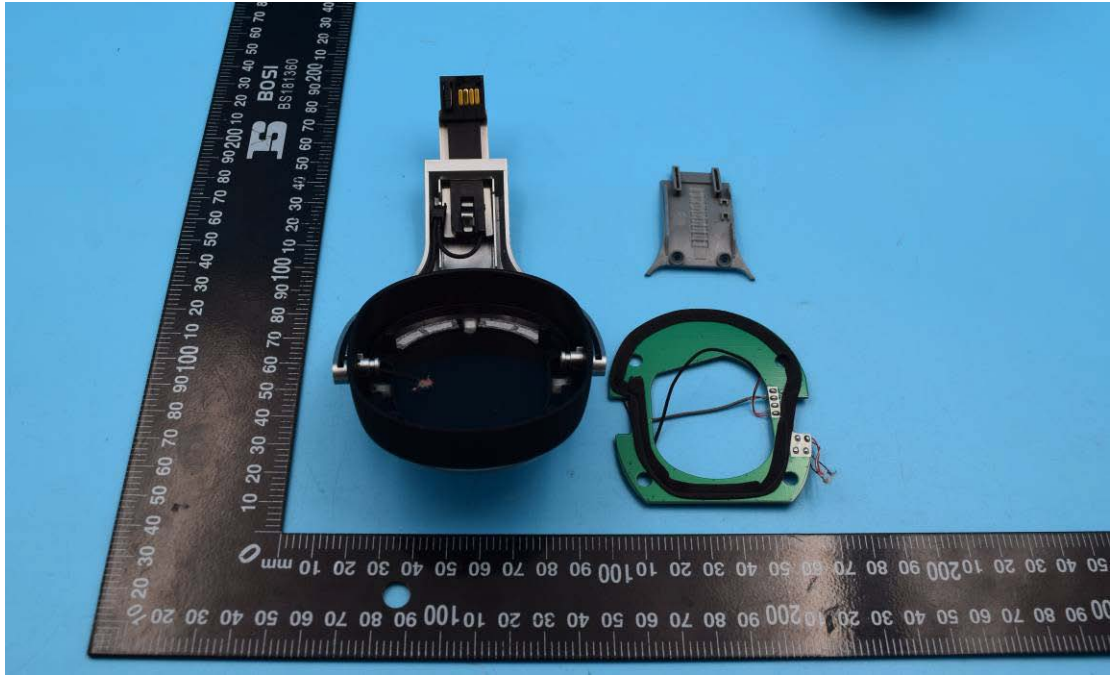

FCC ID: A4C91004A

Internal Photos

1. EUT uncover view

2. Mainboard front view

3. Mainboard rear view

4. BT antenna view