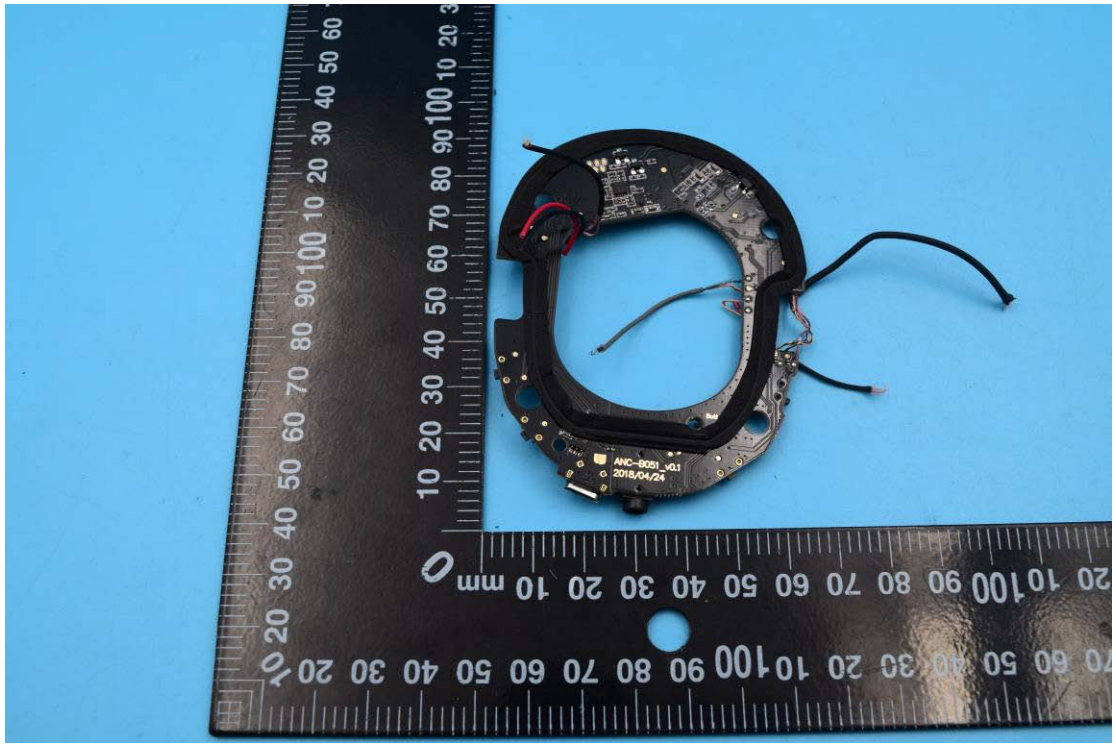

FCC ID: A4C91004A

Internal Photos

1. EUT uncover view

2. Mainboard front view

3. Mainboard rear view

4. BT antenna view