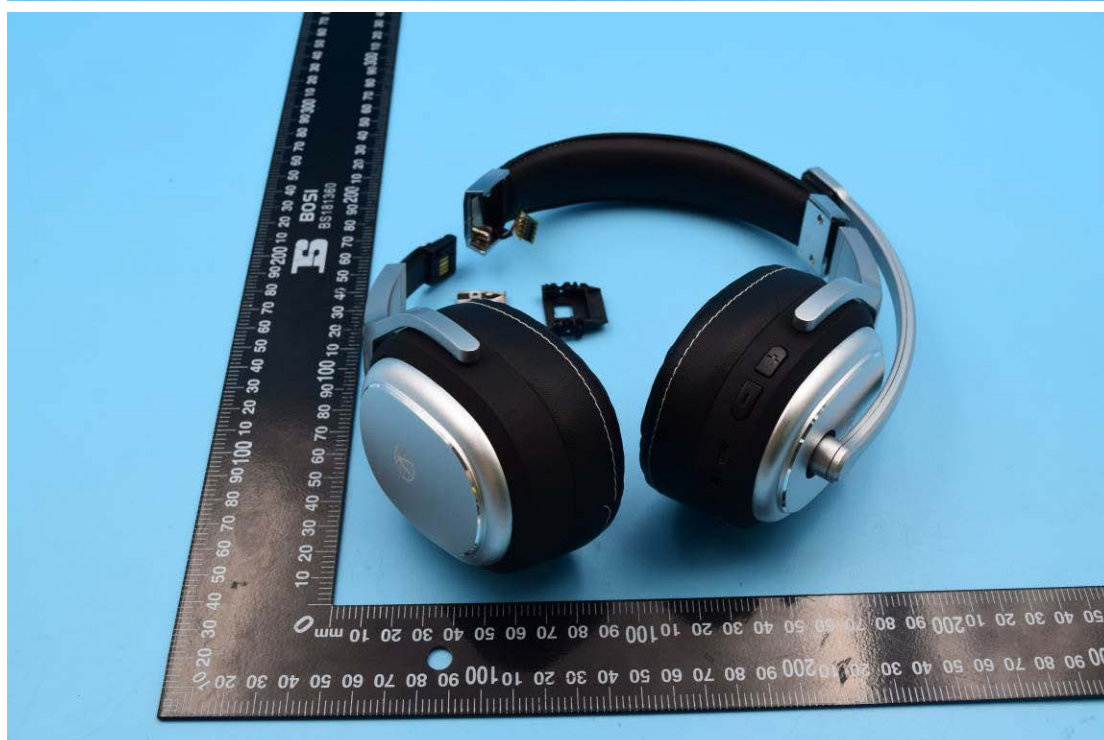

FCC ID: A4C91004A

Internal Photos

1. EUT uncover view

2. Mainboard front view

3. Mainboard rear view

4. BT antenna view