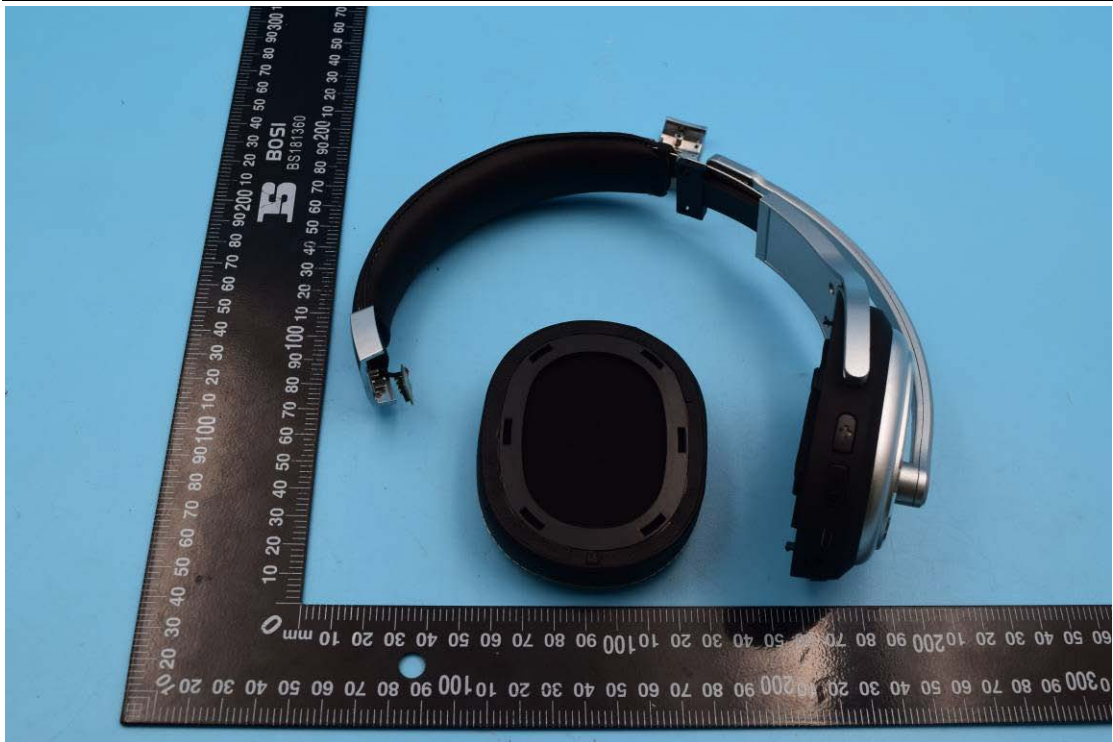

FCC ID: A4C91004A

Internal Photos

1. EUT uncover view

2. Mainboard front view

3. Mainboard rear view

4. BT antenna view