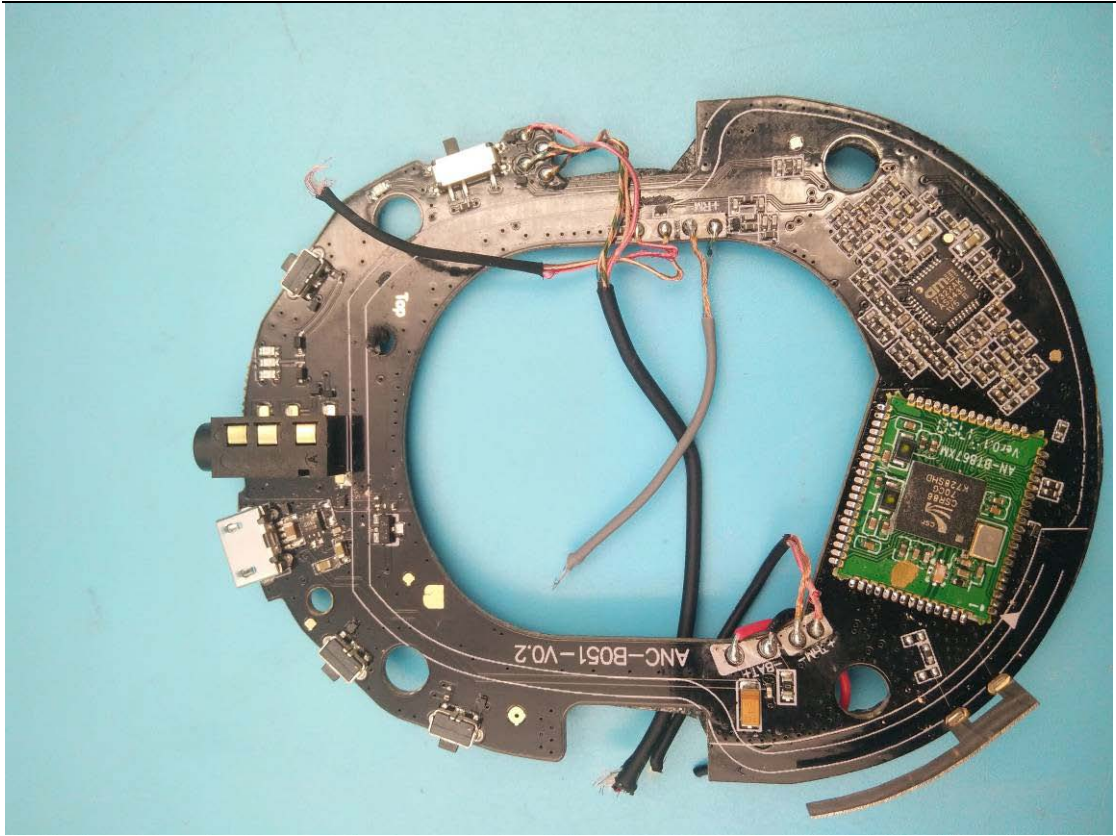

FCC ID: A4C91004A

Internal Photos

1. EUT uncover view

2. Mainboard front view

3. Mainboard rear view

4. BT antenna view