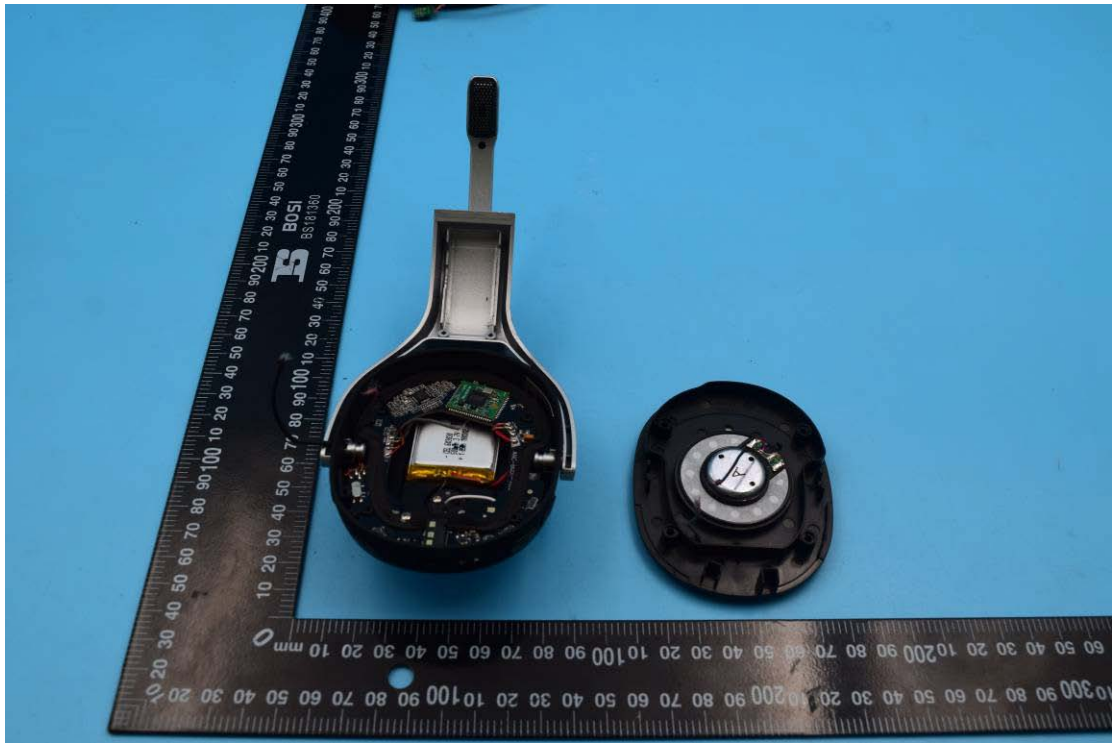

FCC ID: A4C91004A

Internal Photos

1. EUT uncover view

2. Mainboard front view

3. Mainboard rear view

4. BT antenna view