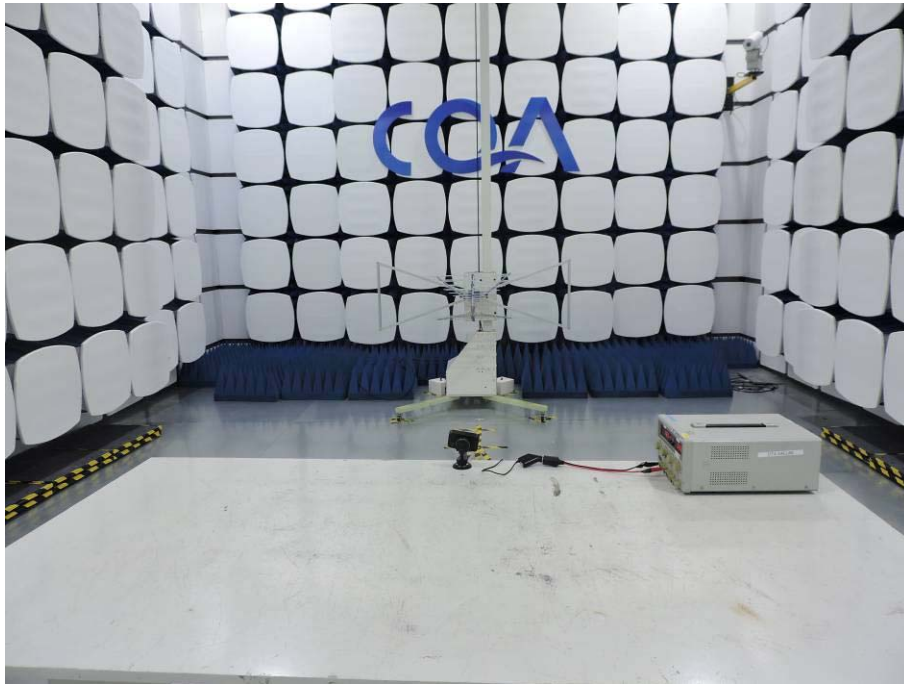

RADIATED EMISSION TEST SETUP (30 MHz to 1 GHz) FROM 1M-HEIGHT TEST TABLE

RADIATED EMISSION TEST SETUP (ABOVE 1 GHz) FROM 1.5M-HEIGHT TEST TABLE