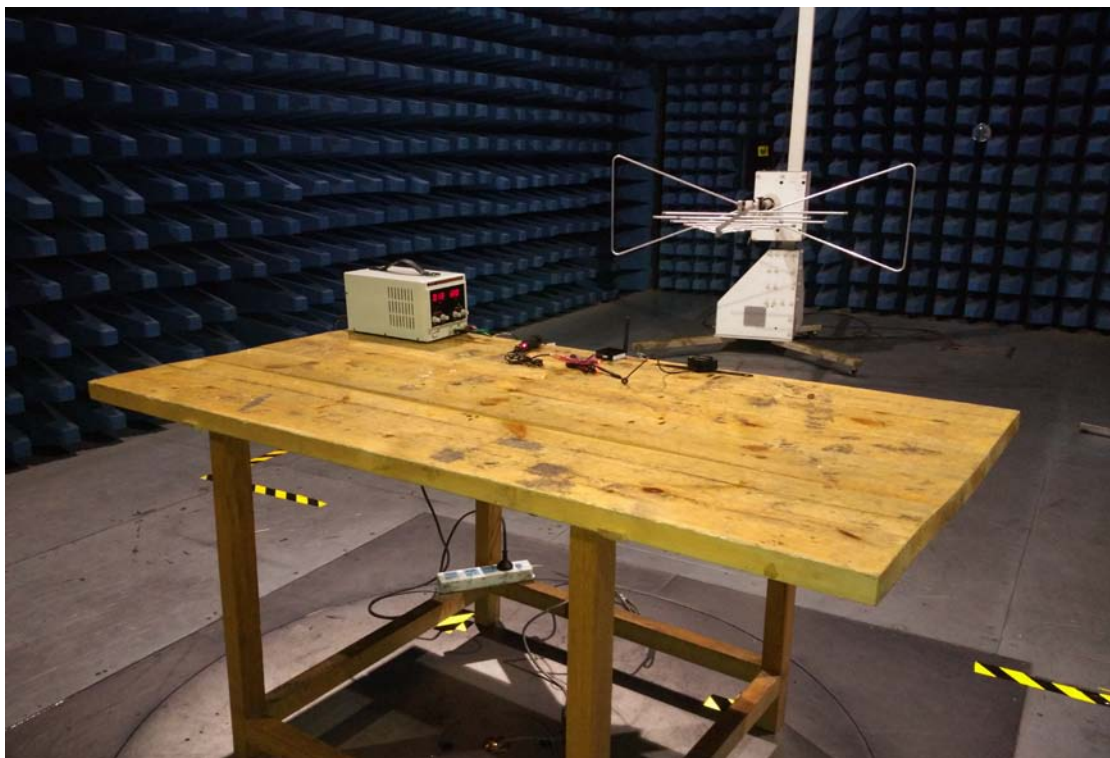

## Test Setup Photos

### 1. Radiated emission (9KHz-30MHz)

### 2. Radiated emission (30MHz-1GHz)

### 4. Conducted emission antenna's port