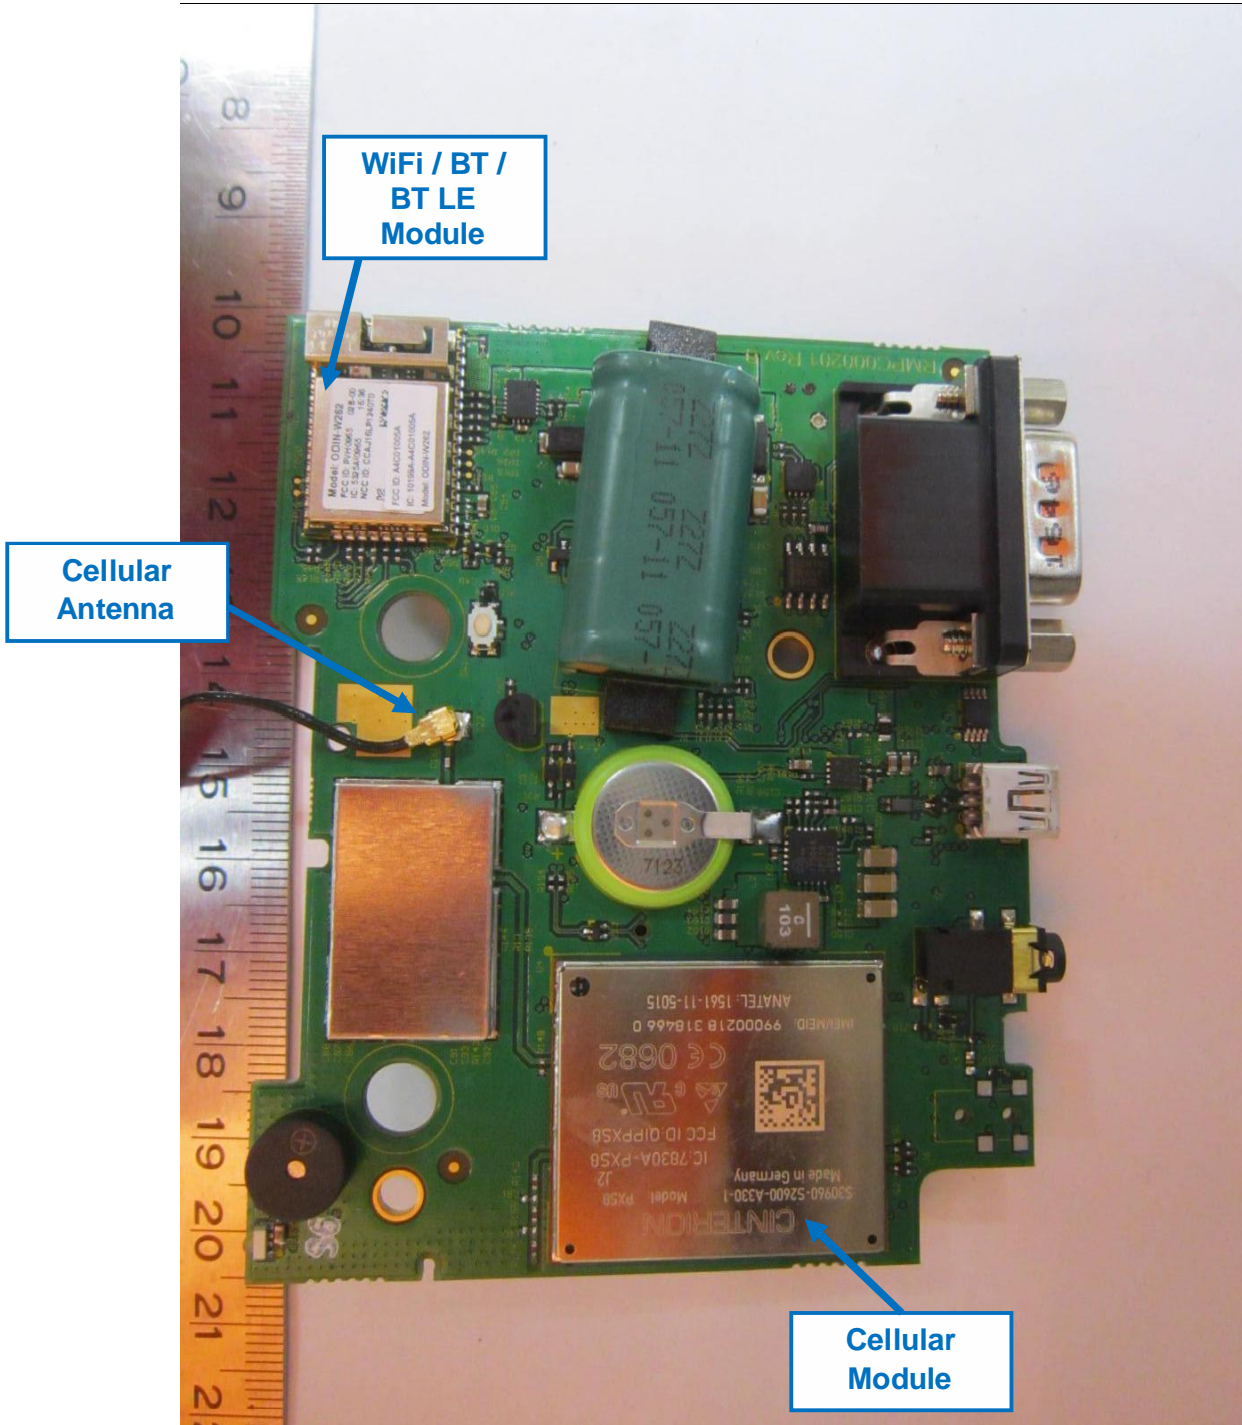

ANNEX A TEST SETUP / EUT PHOTOGRAPHS / DIAGRAMS

EUT PHOTOGRAPHS – DC200S

Internal View

ANNEX A TEST SETUP / EUT PHOTOGRAPHS / DIAGRAMS

EUT PHOTOGRAPHS – DC200S

Main-Board PCB Component Side

ANNEX A TEST SETUP / EUT PHOTOGRAPHS / DIAGRAMS

EUT PHOTOGRAPHS – DC200S

Main-Board PCB Trace Side

ANNEX A TEST SETUP / EUT PHOTOGRAPHS / DIAGRAMS

EUT PHOTOGRAPHS – DC200S

GPS Antenna Board PCB Component Side

GPS Antenna Board PCB Trace Side