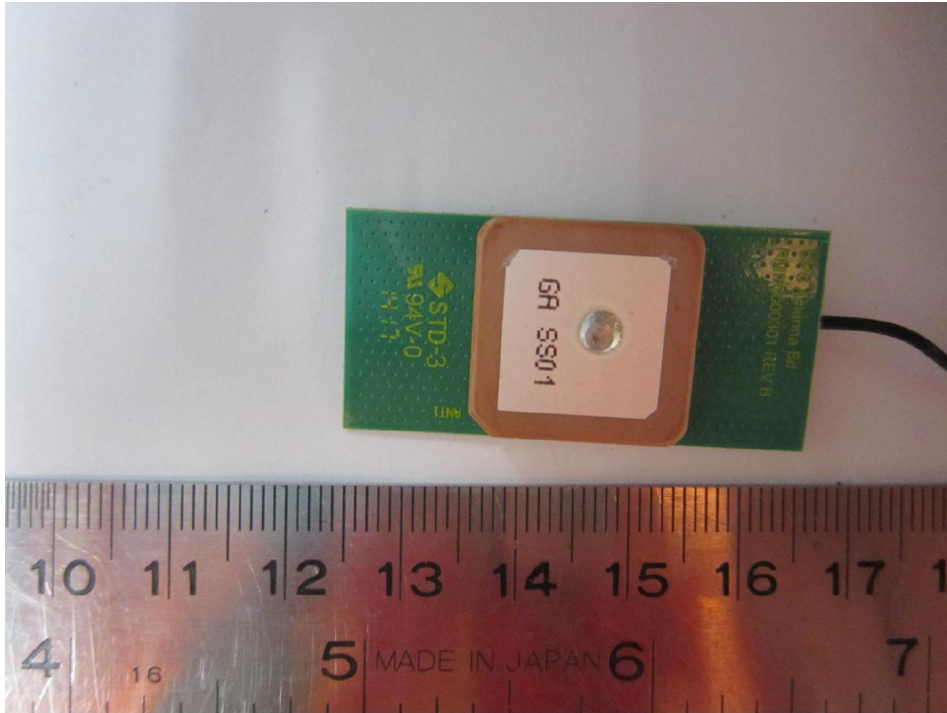

ANNEX A TEST SETUP / EUT PHOTOGRAPHS / DIAGRAMS

EUT PHOTOGRAPHS – DC200S

Internal View

ANNEX A TEST SETUP / EUT PHOTOGRAPHS / DIAGRAMS

EUT PHOTOGRAPHS – DC200S

Main-Board PCB Component Side

ANNEX A TEST SETUP / EUT PHOTOGRAPHS / DIAGRAMS

EUT PHOTOGRAPHS – DC200S

Main-Board PCB Trace Side

ANNEX A TEST SETUP / EUT PHOTOGRAPHS / DIAGRAMS

EUT PHOTOGRAPHS – DC200S

GPS Antenna Board PCB Component Side

GPS Antenna Board PCB Trace Side