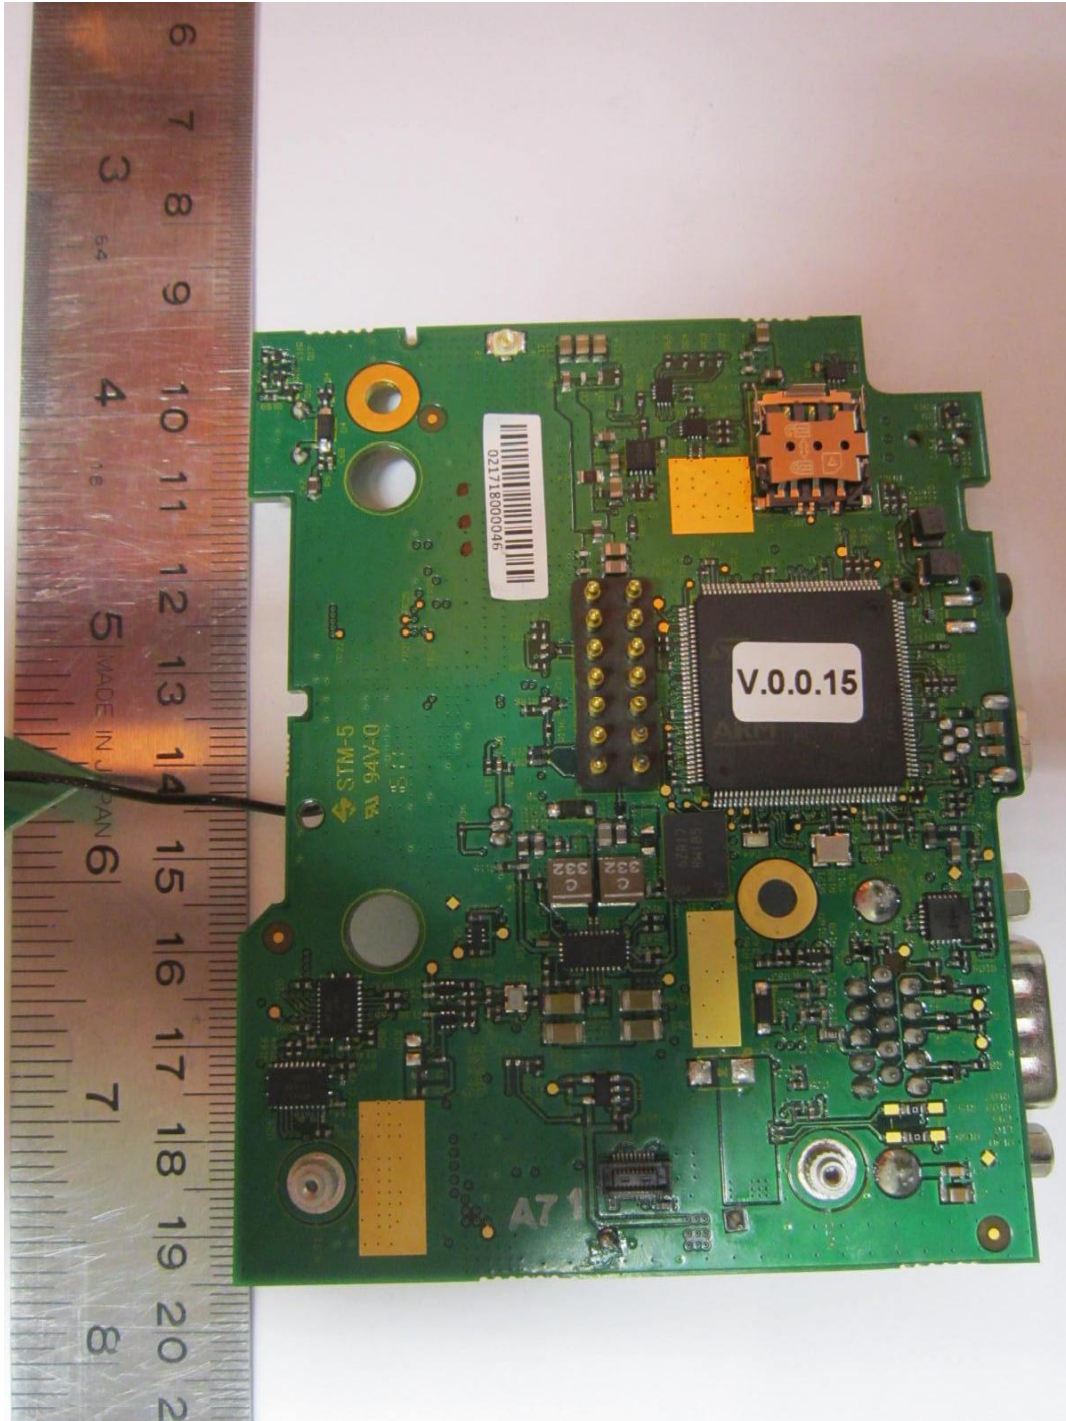

ANNEX A TEST SETUP / EUT PHOTOGRAPHS / DIAGRAMS

EUT PHOTOGRAPHS – DC200S

Internal View

ANNEX A TEST SETUP / EUT PHOTOGRAPHS / DIAGRAMS

EUT PHOTOGRAPHS – DC200S

Main-Board PCB Component Side

ANNEX A TEST SETUP / EUT PHOTOGRAPHS / DIAGRAMS

EUT PHOTOGRAPHS – DC200S

Main-Board PCB Trace Side

ANNEX A TEST SETUP / EUT PHOTOGRAPHS / DIAGRAMS

EUT PHOTOGRAPHS – DC200S

GPS Antenna Board PCB Component Side

GPS Antenna Board PCB Trace Side