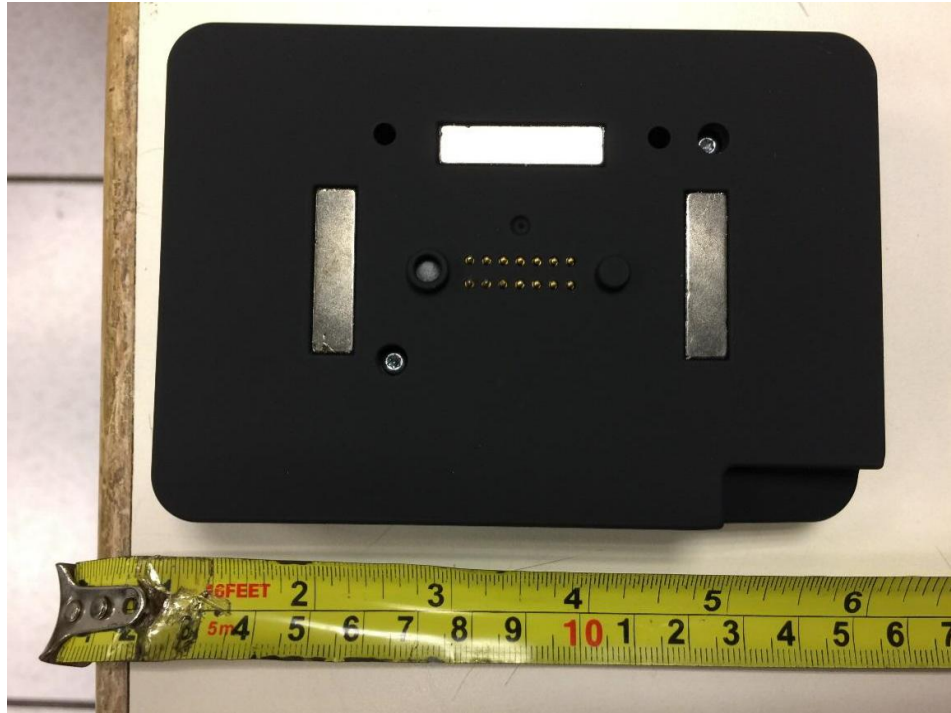

ANNEX A TEST SETUP / EUT PHOTOGRAPHS / DIAGRAMS

EUT PHOTOGRAPHS – DC200S

Front View

Rear View