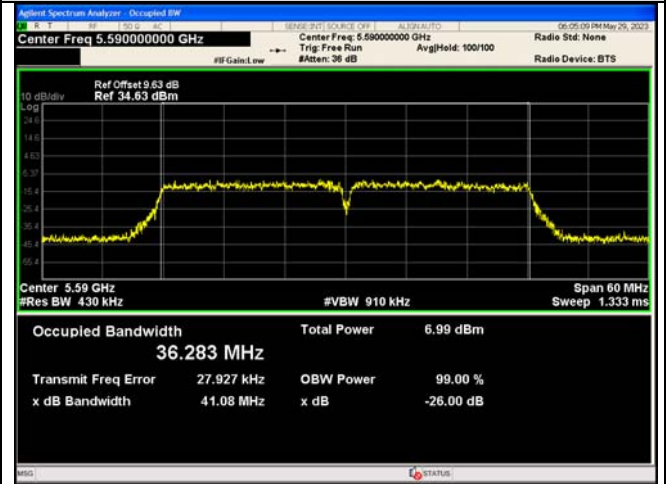

IEEE 802.11ac_Channel 118_40MHz_Antenna 0