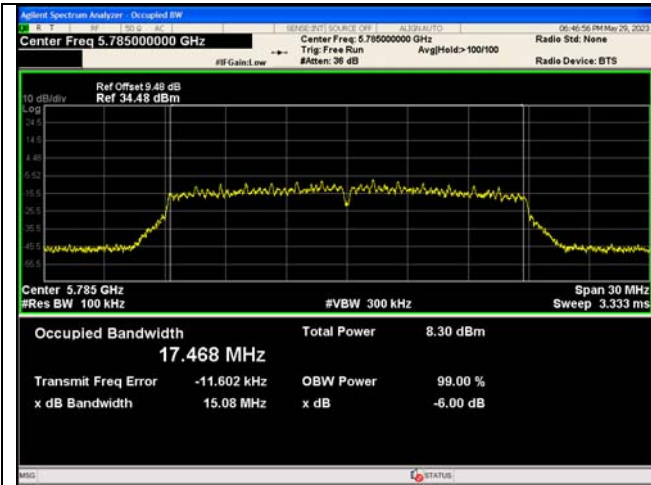

IEEE 802.11n_Channel 157_20MHz_Antenna 0