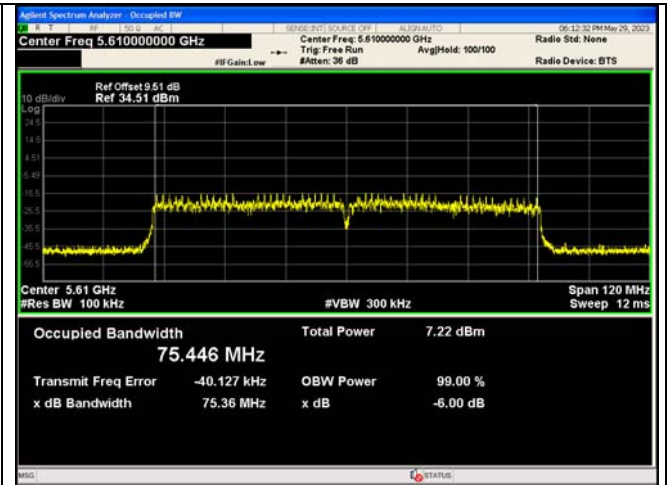

IEEE 802.11ac_Channel 118_40MHz_Antenna 0

IEEE 802.11ac_Channel 134_40MHz_Antenna 0

IEEE 802.11ac_Channel 42_80MHz_Antenna 0

IEEE 802.11ac_Channel 58_80MHz_Antenna 0

IEEE 802.11ac_Channel 122_80MHz_Antenna 0