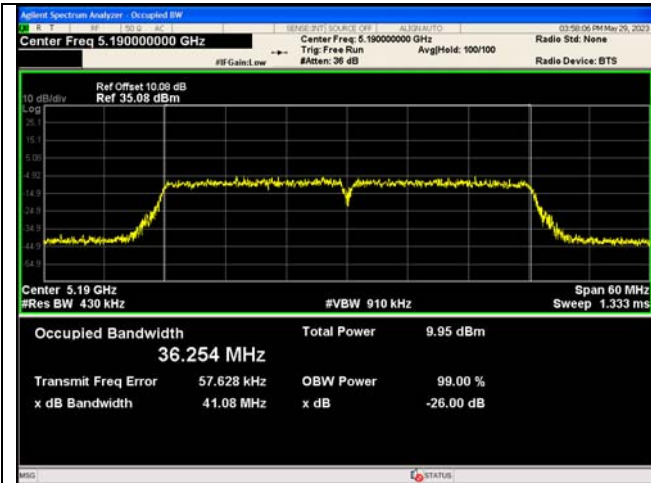

IEEE 802.11ac_Channel 38_40MHz_Antenna 0