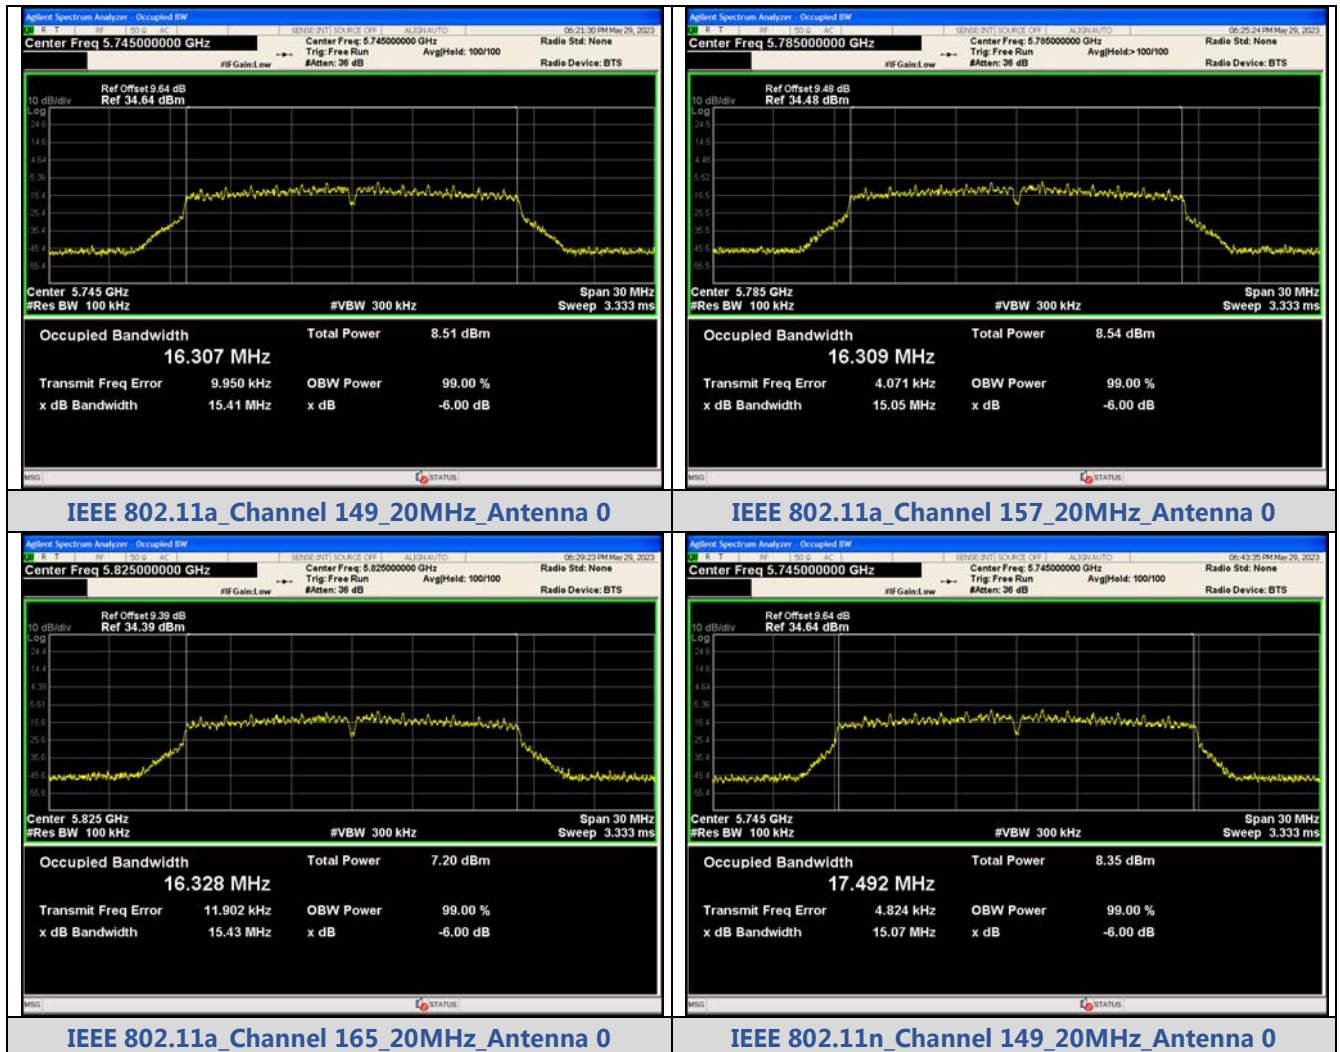

Test Result

Mode	Channel	Ant.	Center Frequency (MHz)	6 dB Bandwidth (MHz)	Limit (MHz)	Result
IEEE 802.11a	149	0	5745	15.41	0.5	PASS
	157		5785	15.05		PASS
	165		5825	15.43		PASS
IEEE 802.11n_20	149		5745	15.07		PASS
	157		5785	15.08		PASS
	165		5825	15.08		PASS
IEEE 802.11n_40	151		5755	35.04		PASS
	159		5795	32.54		PASS
IEEE 802.11ac_20	149		5745	17.56		PASS
	157		5785	17.57		PASS
	165		5825	17.29		PASS
IEEE 802.11ac_40	151		5755	35.46		PASS
	159	5795	35.58	PASS		
IEEE 802.11ac_80	155	5775	75.77	PASS		

Test Graphs