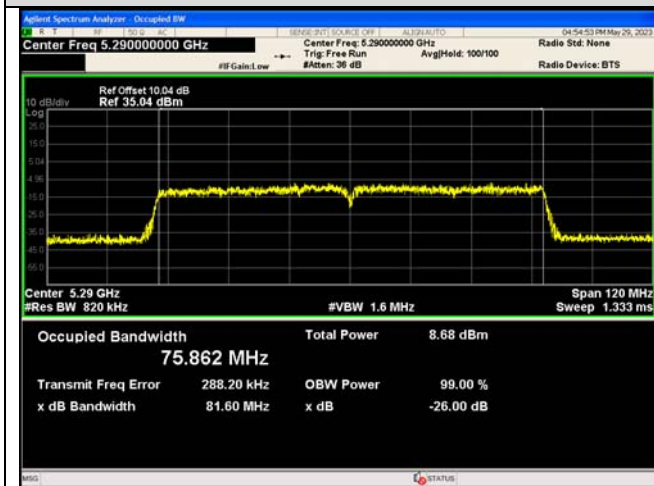

IEEE 802.11ac_Channel 102_40MHz_Antenna 0

IEEE 802.11ac_Channel 118_40MHz_Antenna 0

IEEE 802.11ac_Channel 134_40MHz_Antenna 0

IEEE 802.11ac_Channel 42_80MHz_Antenna 0

IEEE 802.11ac_Channel 58_80MHz_Antenna 0