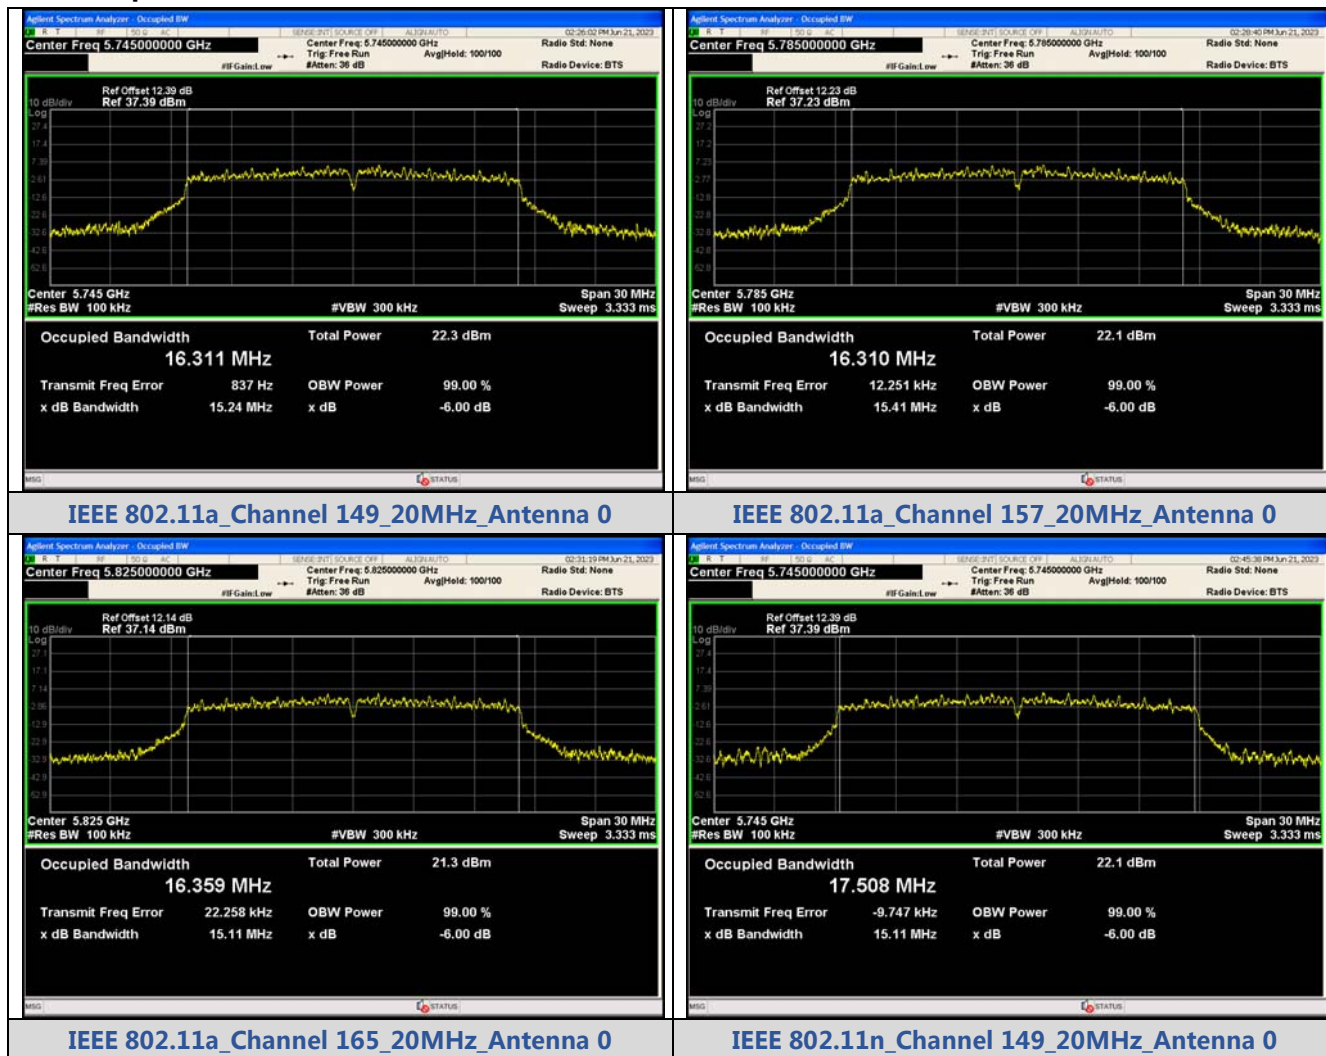

Test Result

Mode	Channel	Ant.	Center Frequency (MHz)	6 dB Bandwidth (MHz)	Limit (MHz)	Result
IEEE 802.11a	149	0	5745	15.24	0.5	PASS
	157		5785	15.41		PASS
	165		5825	15.11		PASS
IEEE 802.11n_20	149		5745	15.11		PASS
	157		5785	15.11		PASS
	165		5825	15.10		PASS
IEEE 802.11n_40	151		5755	35.10		PASS
	159		5795	35.06		PASS
IEEE 802.11ac_20	149		5745	17.59		PASS
	157		5785	17.30		PASS
	165		5825	17.67		PASS
IEEE 802.11ac_40	151		5755	36.18		PASS
	159	5795	35.43	PASS		
IEEE 802.11ac_80	155	5775	75.71	PASS		

Test Graphs