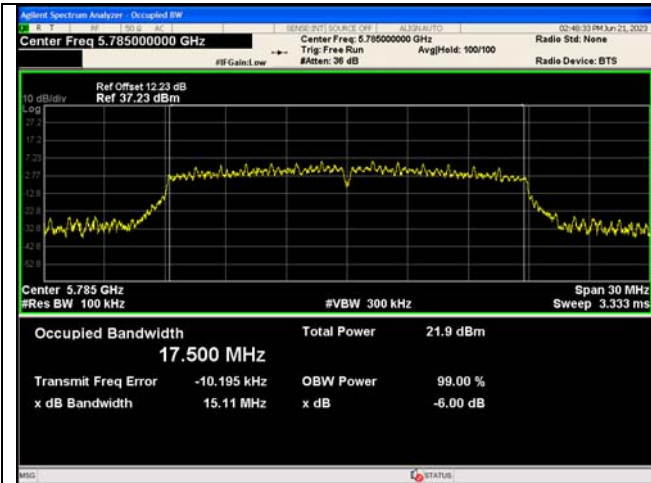

IEEE 802.11n_Channel 157_20MHz_Antenna 0