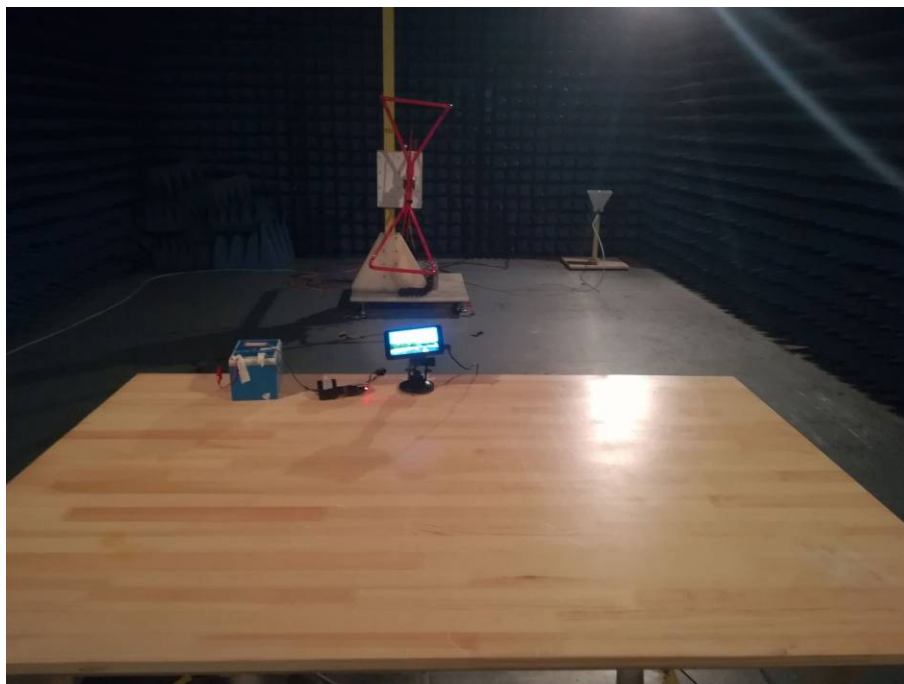

RADIATED EMISSION TEST SETUP (30 MHz to 1 GHz) FROM 1M-HEIGHT TEST TABLE

RADIATED EMISSION TEST SETUP (ABOVE 1 GHz) FROM 1.5M-HEIGHT TEST TABLE

AC POWER LINE CONDUCTED EMISSION

RADIO FREQUENCY