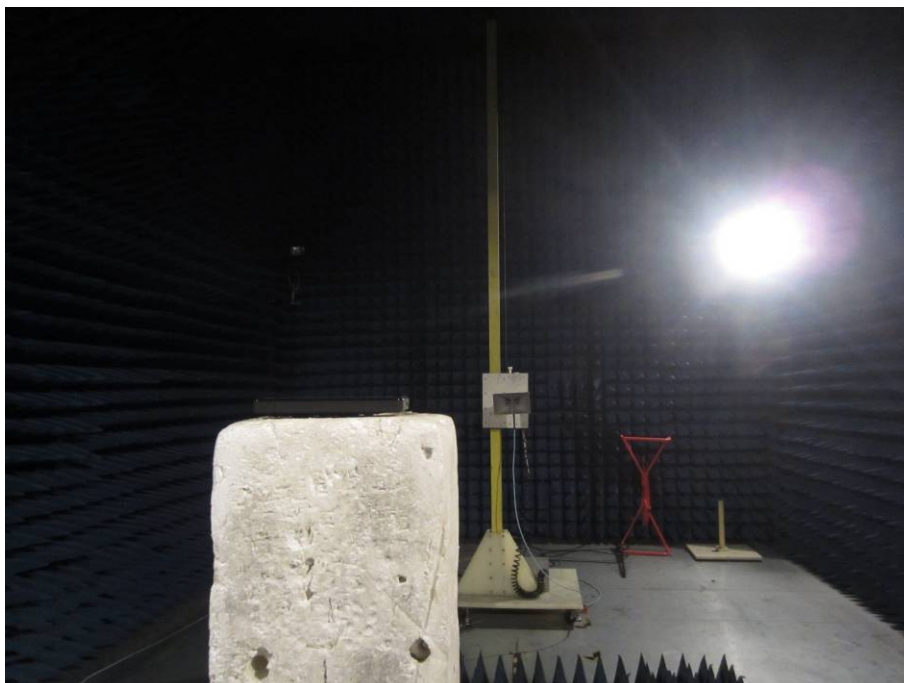

RADIATED EMISSION TEST SETUP (30 MHz to 1 GHz) FROM 1M-HEIGHT TEST TABLE

RADIATED EMISSION TEST SETUP (ABOVE 1 GHz) FROM 1.5M-HEIGHT TEST TABLE

AC POWER LINE CONDUCTED EMISSION

RADIO FREQUENCY