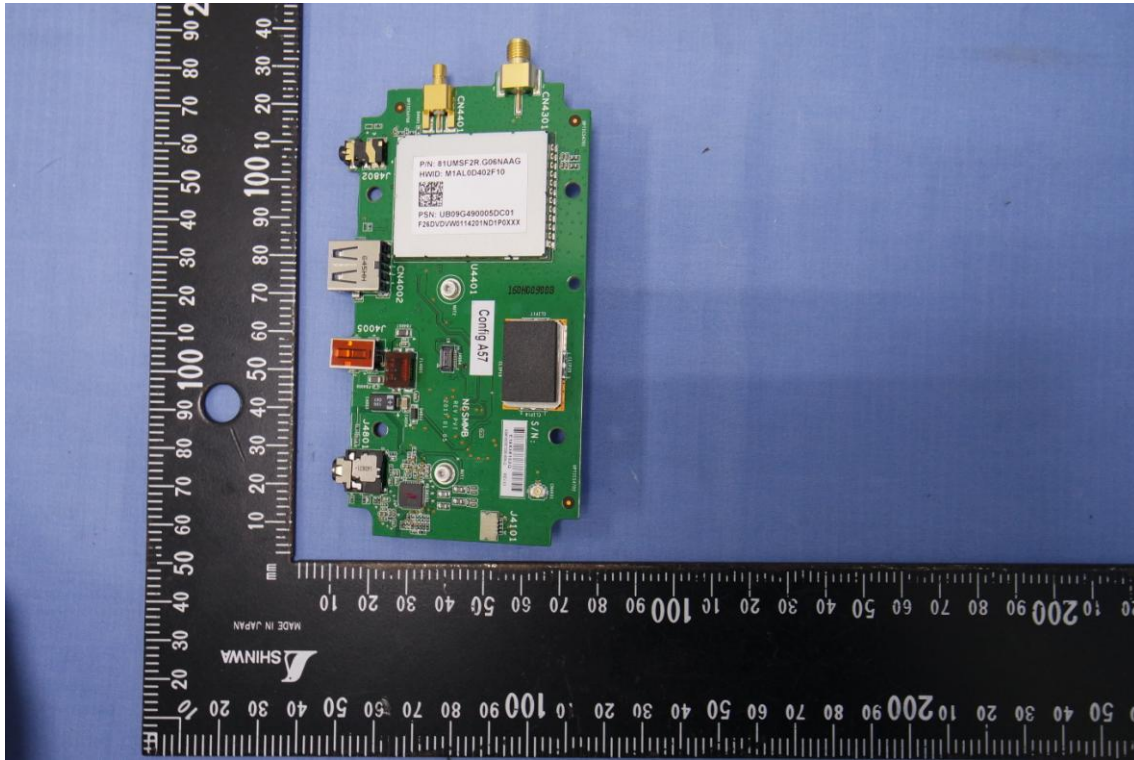

INTERNAL PHOTOGRAPHS OF EUT

Module

Battery

Wifi & BT Antenna

GPS Antenna

FM

Module