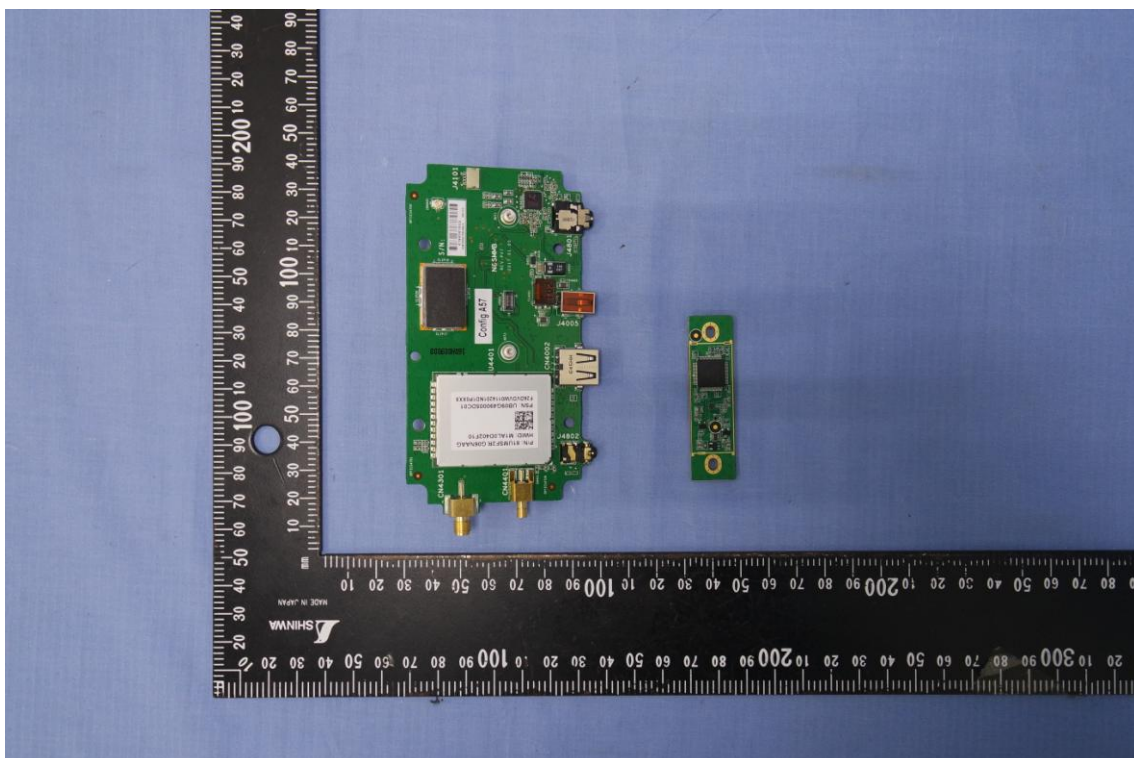

INTERNAL PHOTOGRAPHS OF EUT

Module

Battery

Wifi & BT Antenna

GPS Antenna

FM

Module