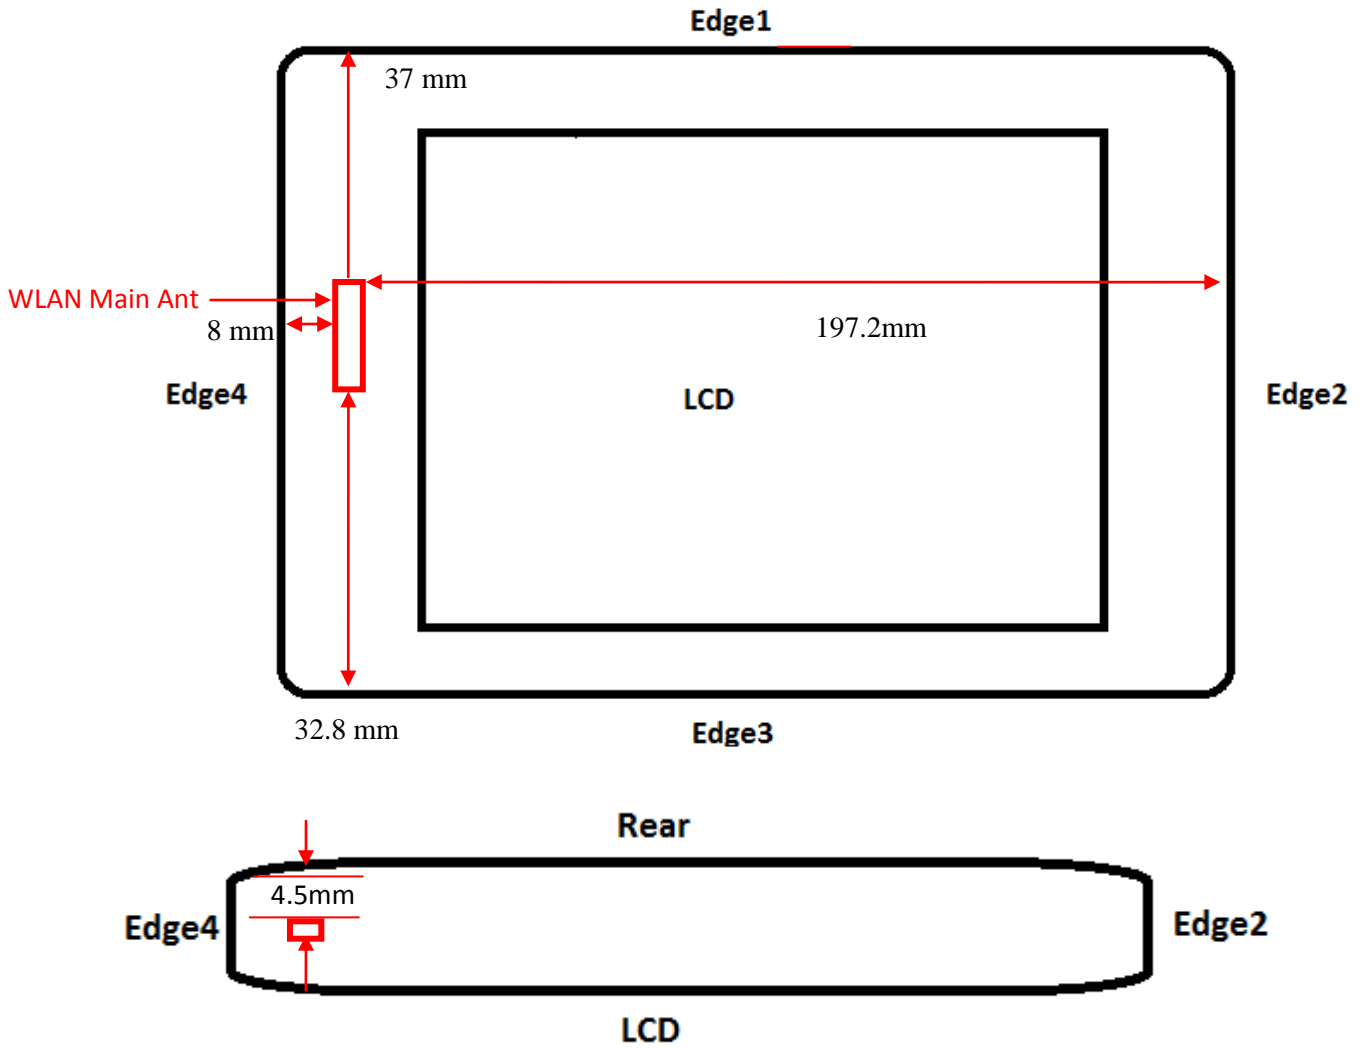

Antenna Location

Tablet Mode

Separation Distance (mm)	Wi-Fi Antenna (Main)
Rear	4.5
Edge1	37
Edge2	197.2
Edge3	32.8
Edge4	8

SETUP PHOTOS

Rear

Edge4

EUT Photos