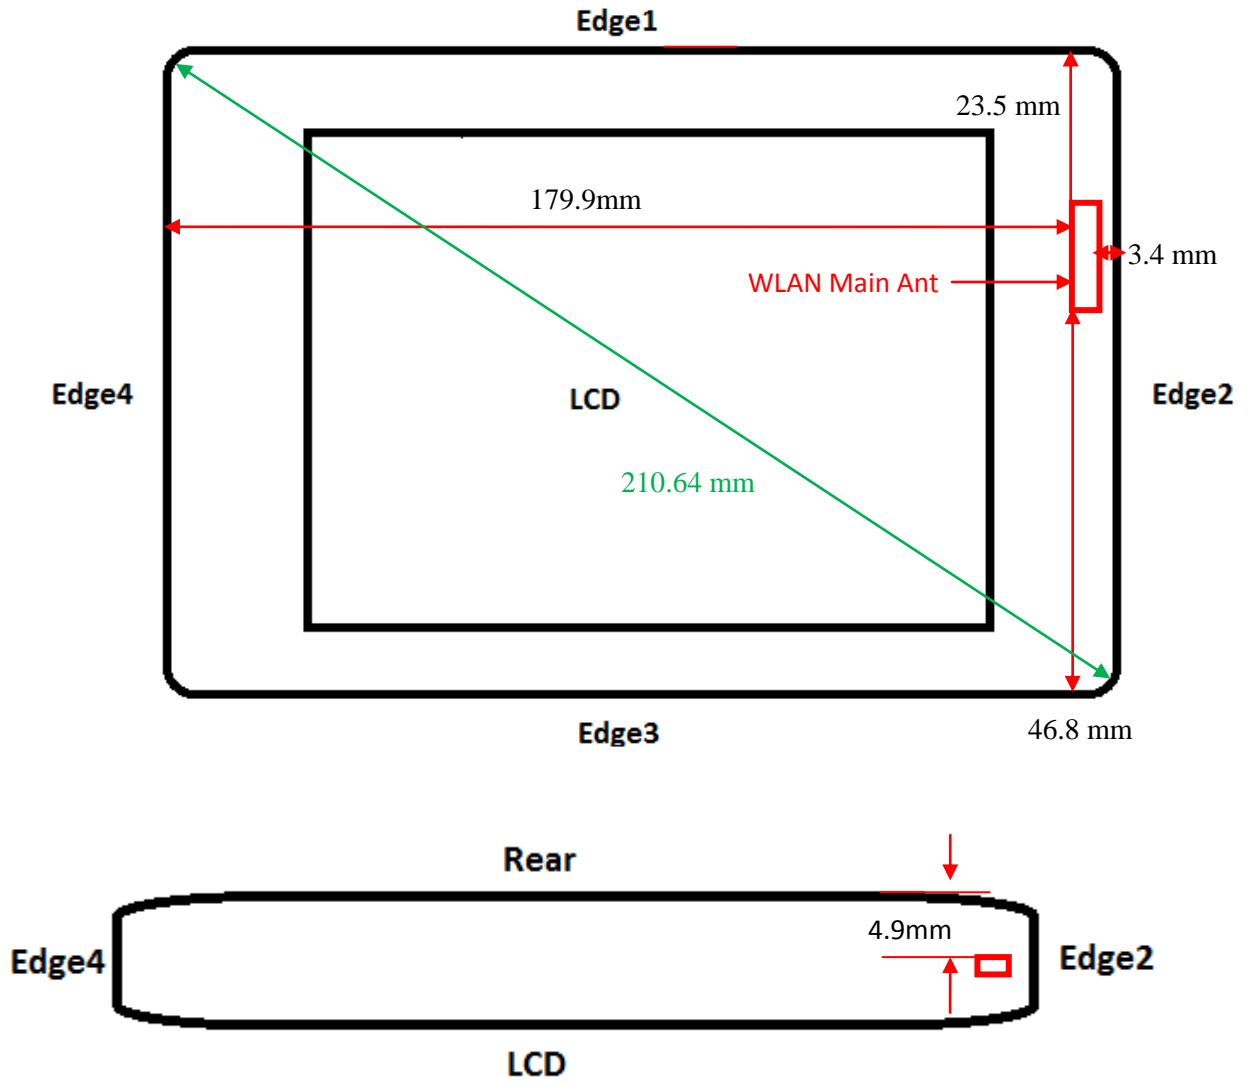

Antenna Location

Tablet Mode

SETUP PHOTOS

Rear

Edge2

EUT Photos