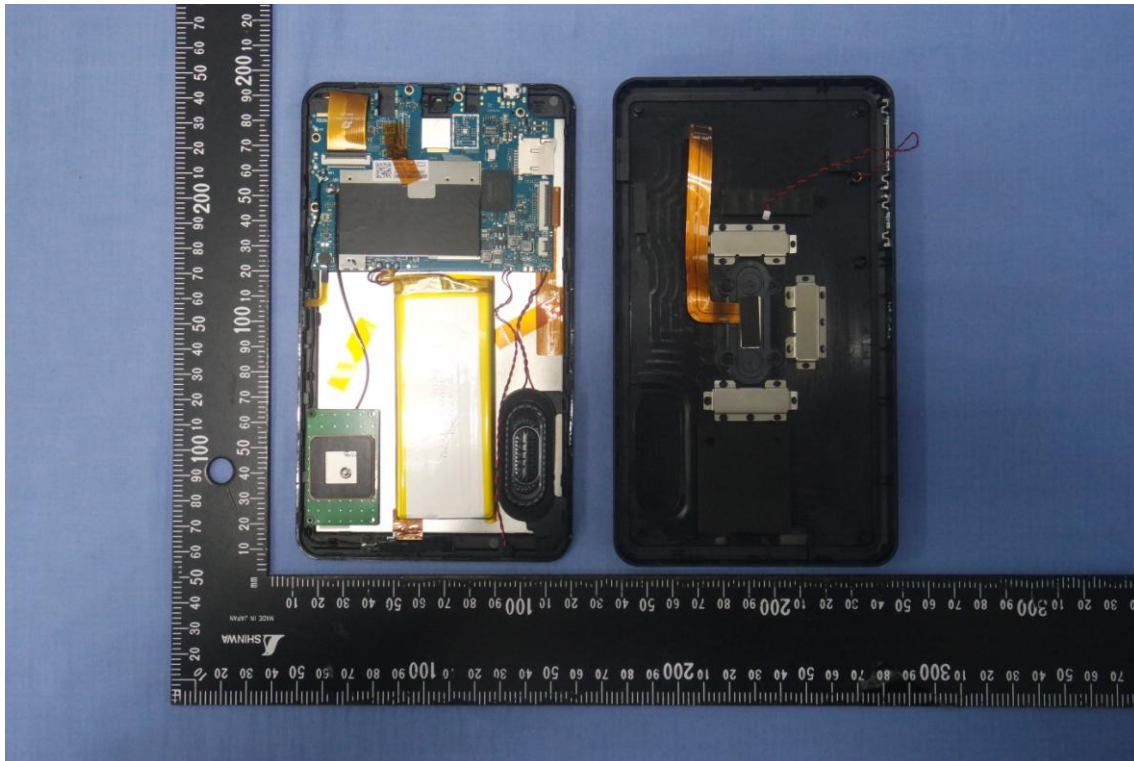

INTERNAL PHOTOGRAPHS OF EUT

Battery

GPS Antenna

Wifi & BT Antenna

Wifi & BT Module