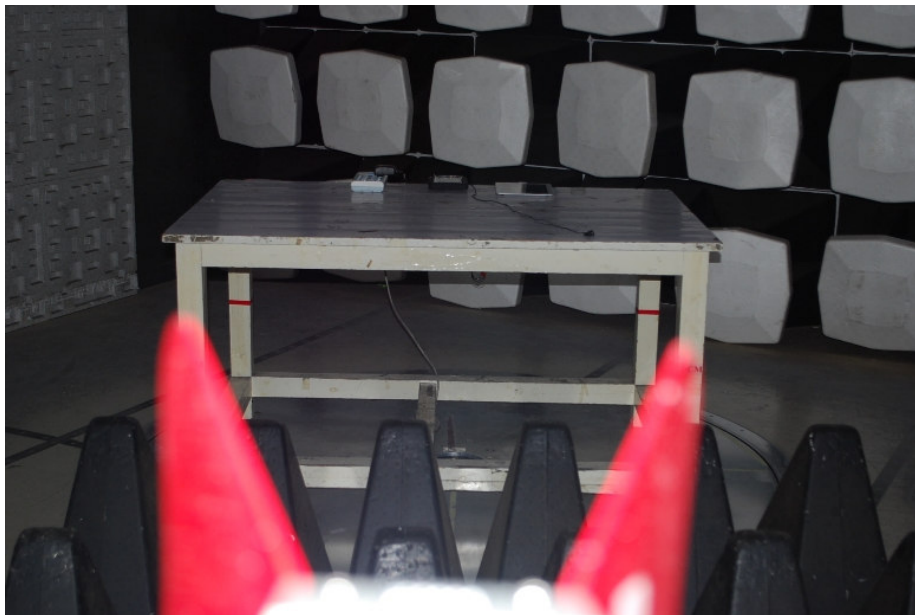

# 1 Photographs - EUT Test Setup (Test Model No.: TND 720B)

## 1.1 Radiated Spurious Emission

## 1.2 Conducted Emission