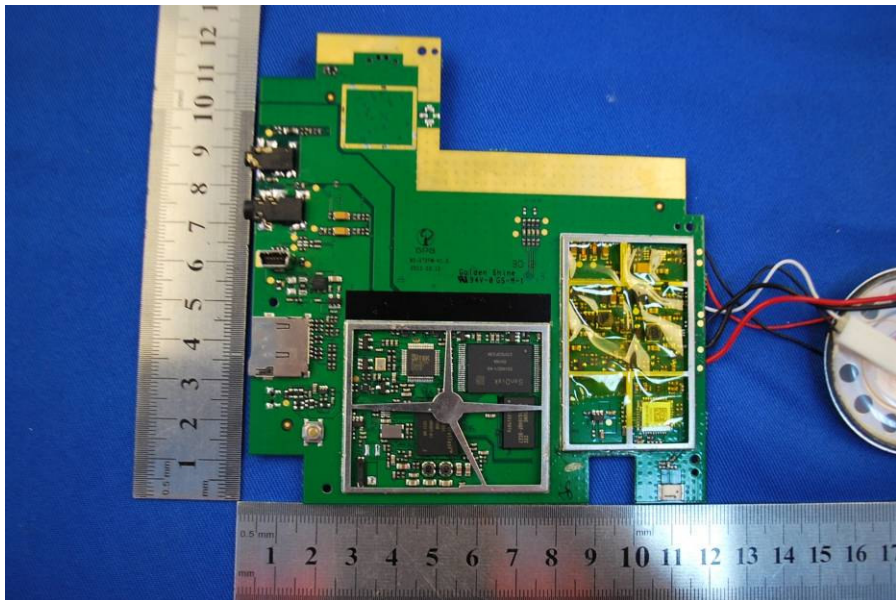

1 Photographs - EUT Constructional Details

Test Model No.: TND 720B

Vehicle adapter

AC adapter

Wi-Fi Antenna location