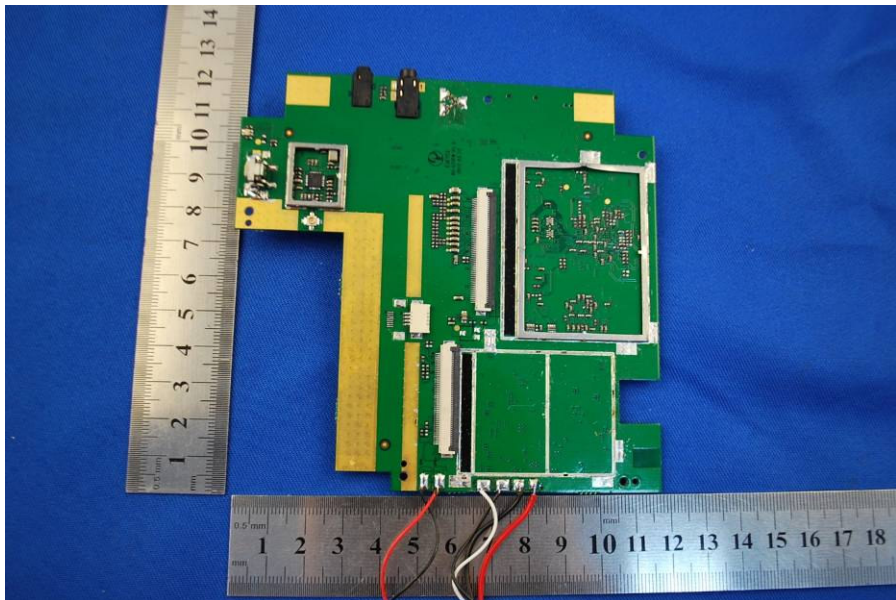

1 Photographs - EUT Constructional Details

Test Model No.: TND 720B

Vehicle adapter

AC adapter

Wi-Fi Antenna location