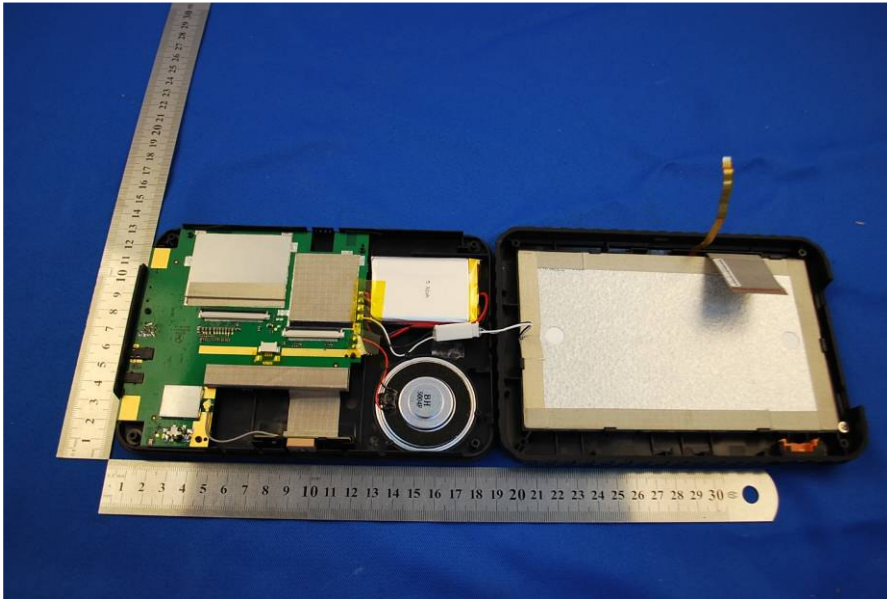

1 Photographs - EUT Constructional Details

Test Model No.: TND 720B

Vehicle adapter

AC adapter

Wi-Fi Antenna location