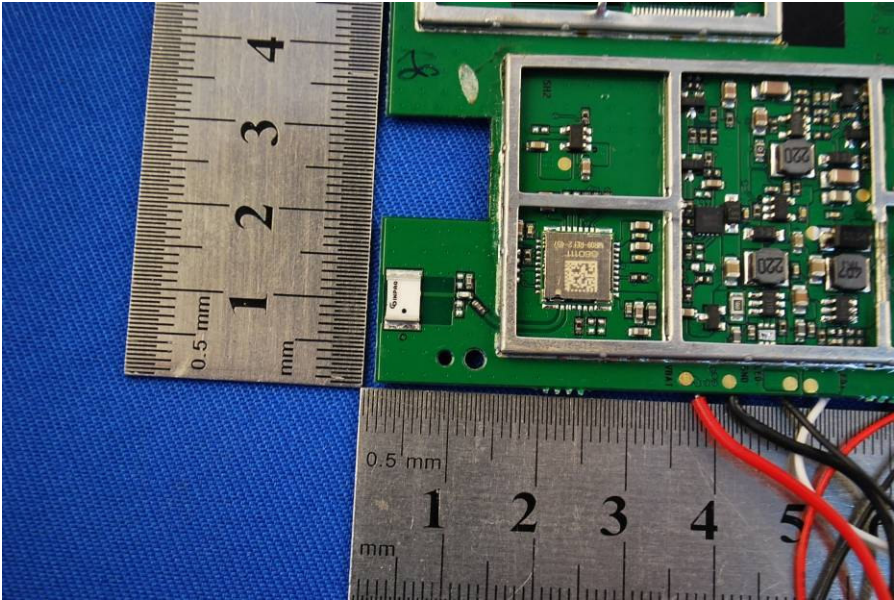

1 Photographs - EUT Constructional Details

Test Model No.: TND 720B

Vehicle adapter

AC adapter

Wi-Fi Antenna location