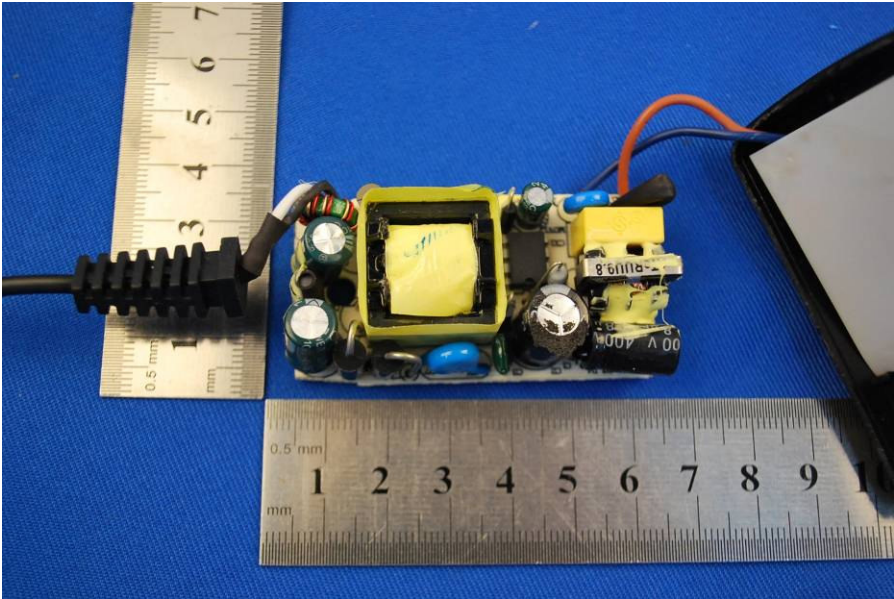

1 Photographs - EUT Constructional Details

Test Model No.: TND 720B

Vehicle adapter

AC adapter

Wi-Fi Antenna location