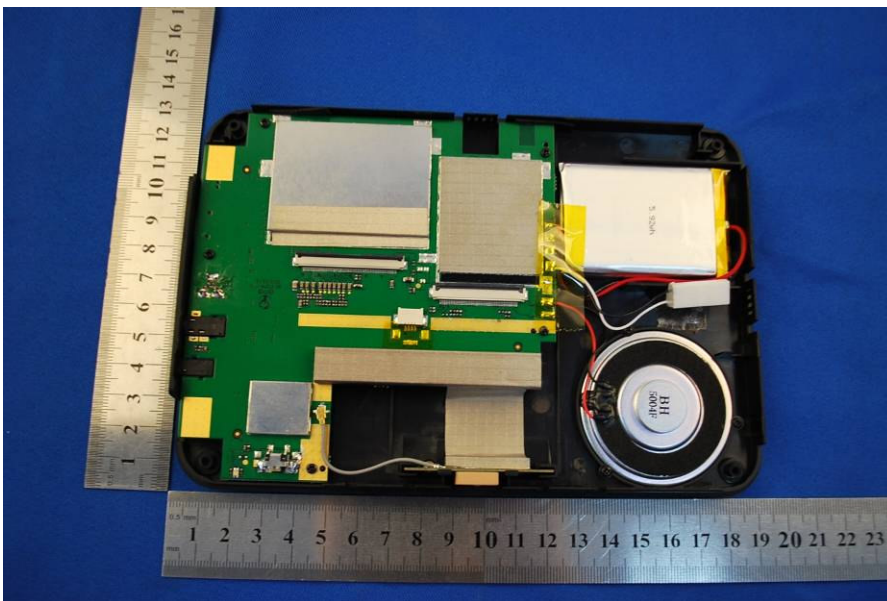

1 Photographs - EUT Constructional Details

Test Model No.: TND 720B

Vehicle adapter

AC adapter

Wi-Fi Antenna location