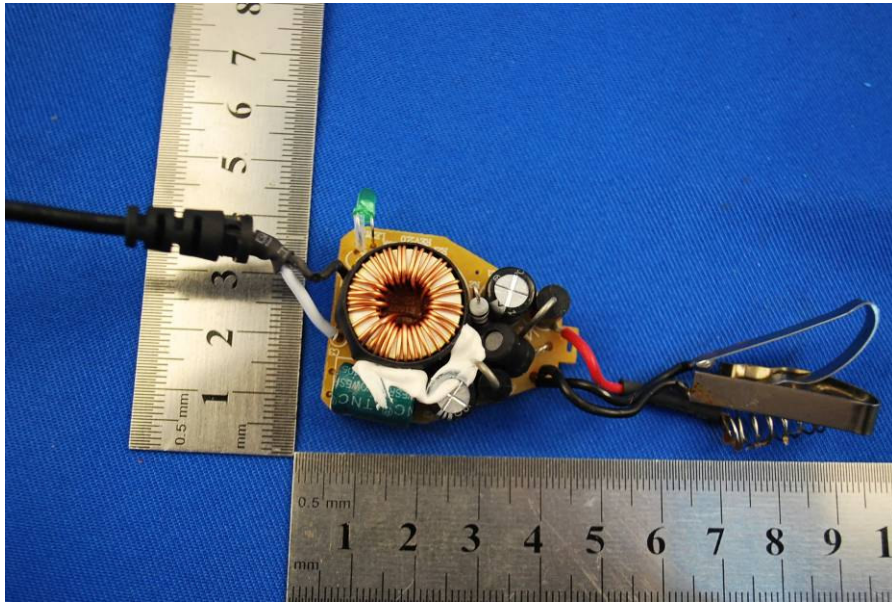

1 Photographs - EUT Constructional Details

Test Model No.: TND 720B

Vehicle adapter

AC adapter

Wi-Fi Antenna location