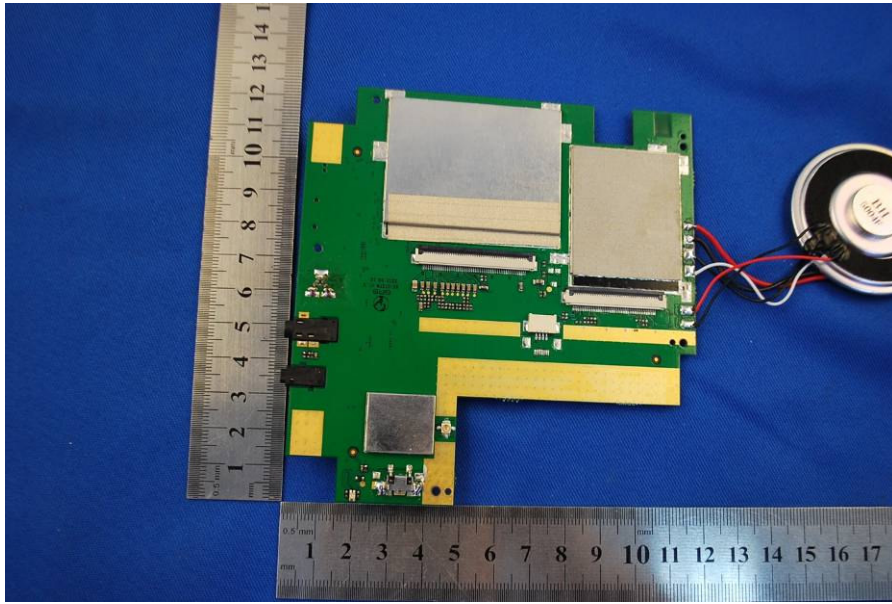

1 Photographs - EUT Constructional Details

Test Model No.: TND 720B

Vehicle adapter

AC adapter

Wi-Fi Antenna location