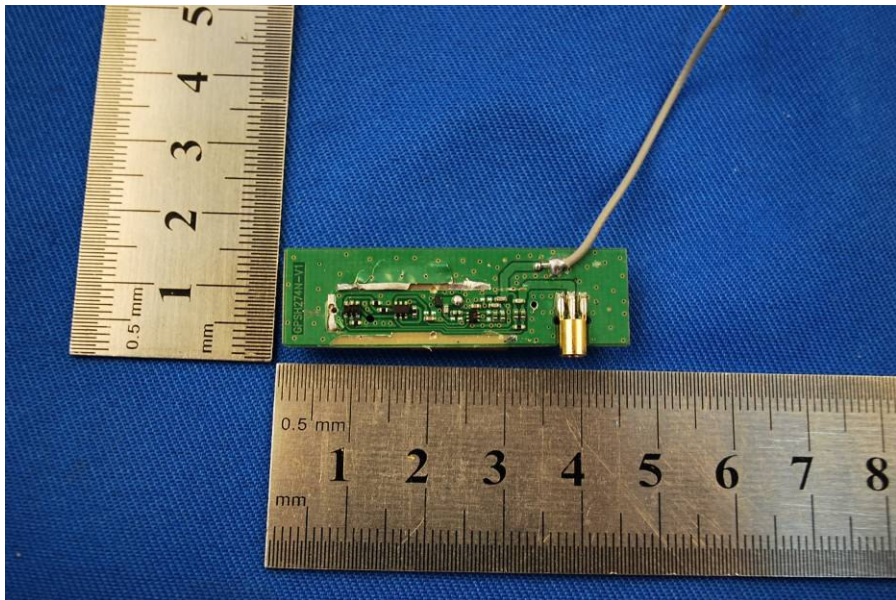

1 Photographs - EUT Constructional Details

Test Model No.: TND 720B

Vehicle adapter

AC adapter

Wi-Fi Antenna location