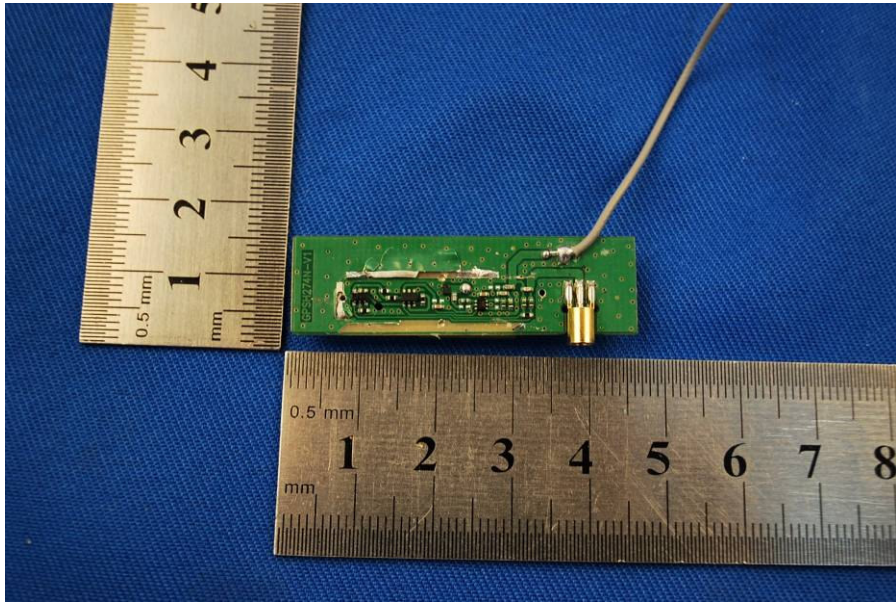

1 Photographs - EUT Constructional Details

Test Model No.: TND 720B

Vehicle adapter

AC adapter

Wi-Fi Antenna location