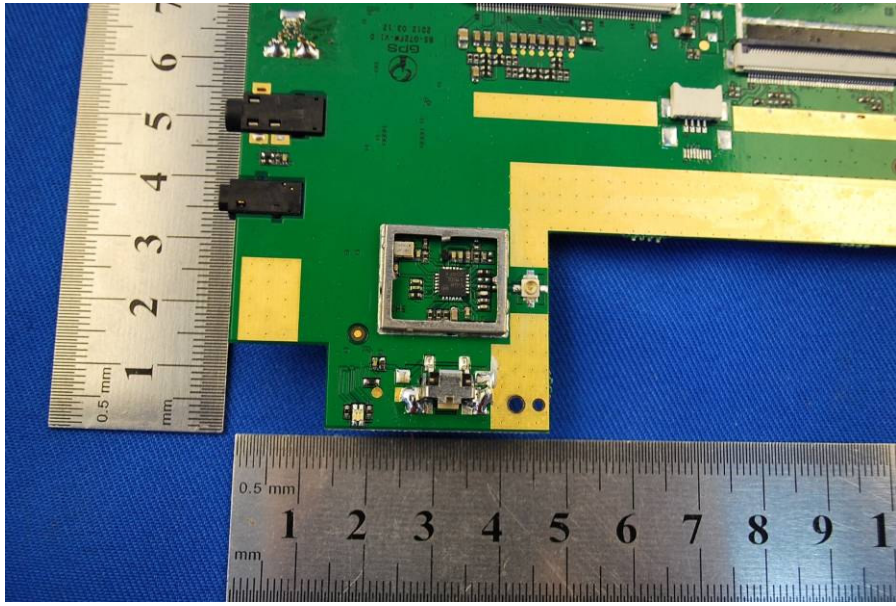

1 Photographs - EUT Constructional Details

Test Model No.: TND 720B

Vehicle adapter

AC adapter

Wi-Fi Antenna location