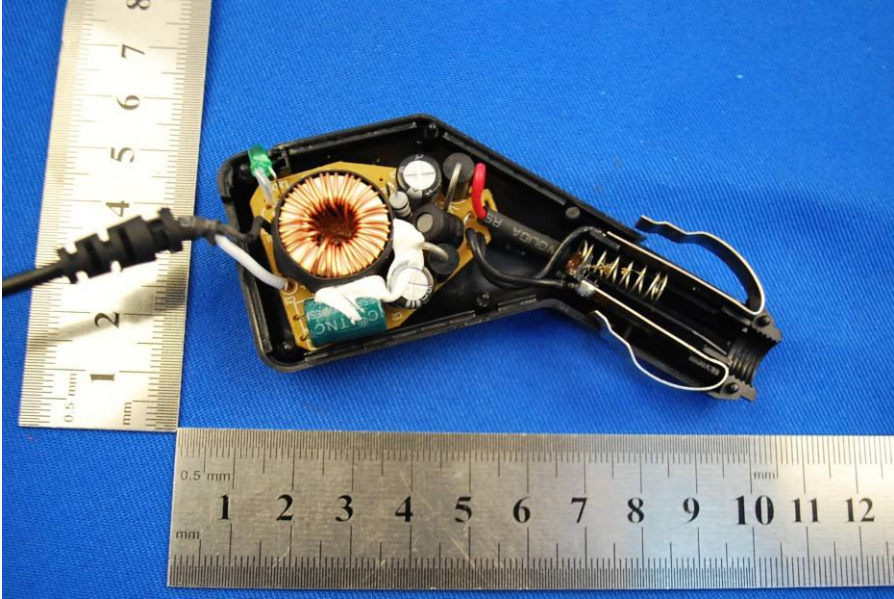

1 Photographs - EUT Constructional Details

Test Model No.: TND 720B

Vehicle adapter

AC adapter

Wi-Fi Antenna location