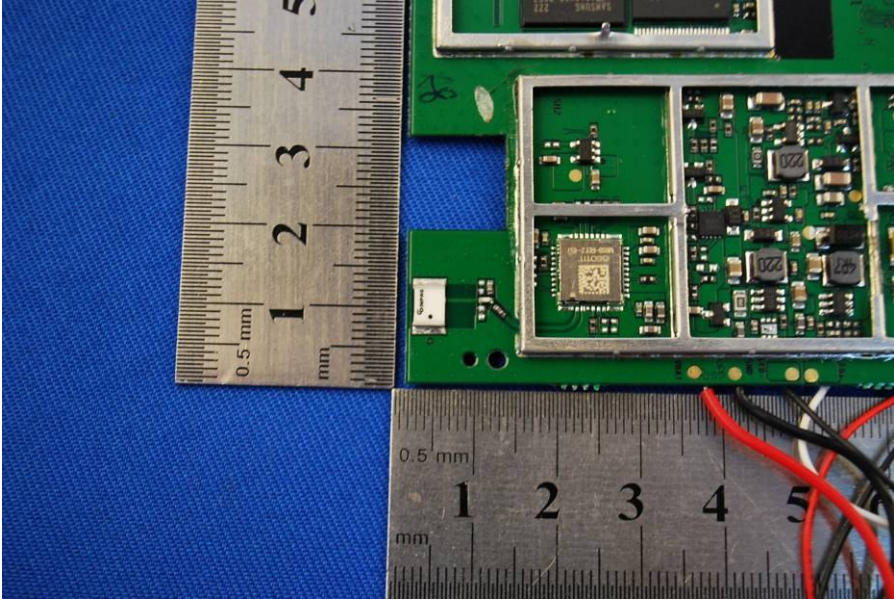

1 Photographs - EUT Constructional Details

Test Model No.: TND 720B

Vehicle adapter

AC adapter

Wi-Fi Antenna location