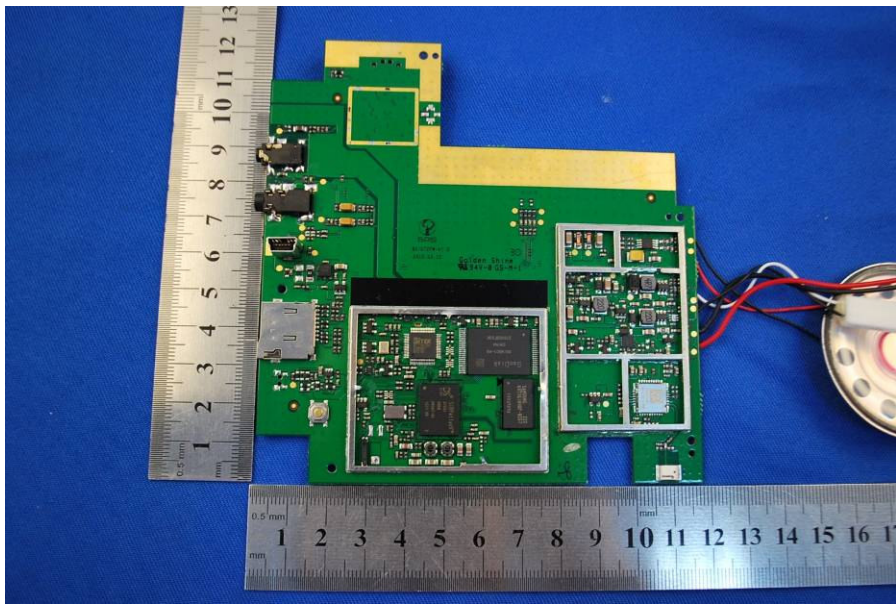

1 Photographs - EUT Constructional Details

Test Model No.: TND 720B

Vehicle adapter

AC adapter

Wi-Fi Antenna location