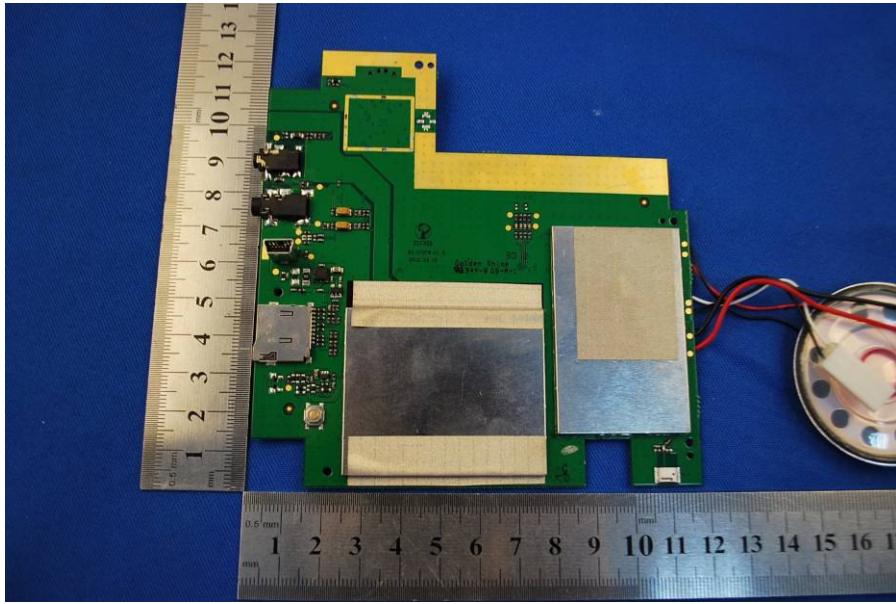

1 Photographs - EUT Constructional Details

Test Model No.: TND 720B

Vehicle adapter

AC adapter

Wi-Fi Antenna location