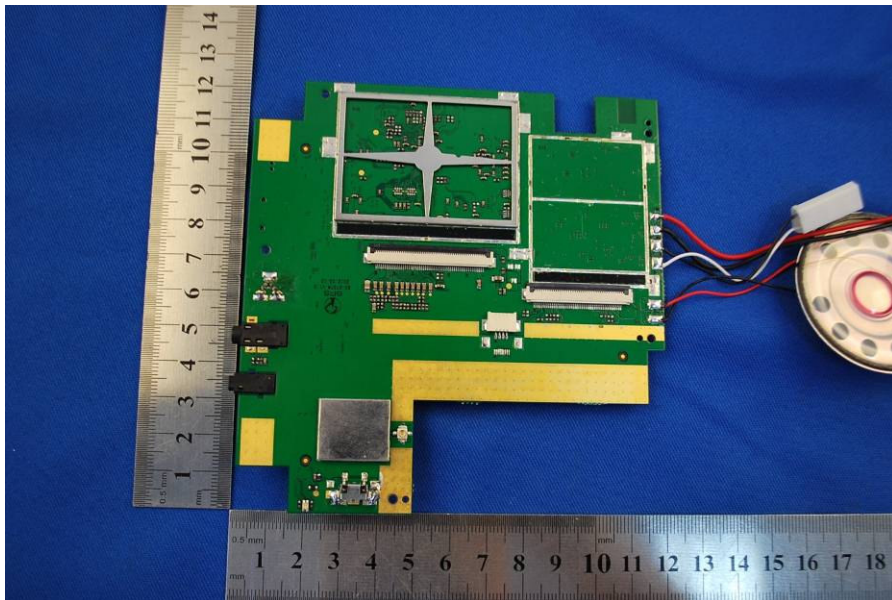

1 Photographs - EUT Constructional Details

Test Model No.: TND 720B

Vehicle adapter

AC adapter

Wi-Fi Antenna location