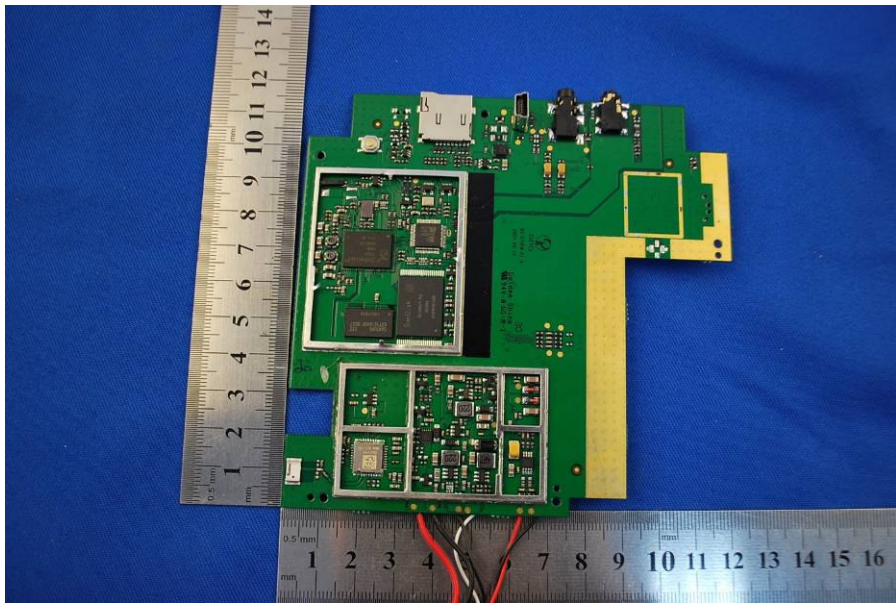

1 Photographs - EUT Constructional Details

Test Model No.: TND 720B

Vehicle adapter

AC adapter

Wi-Fi Antenna location