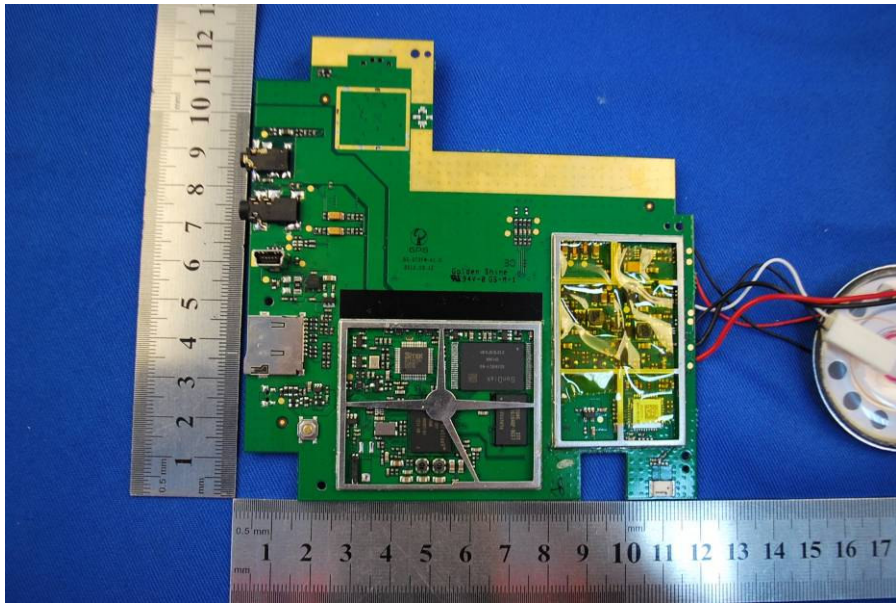

1 Photographs - EUT Constructional Details

Test Model No.: TND 720B

Vehicle adapter

AC adapter

Wi-Fi Antenna location