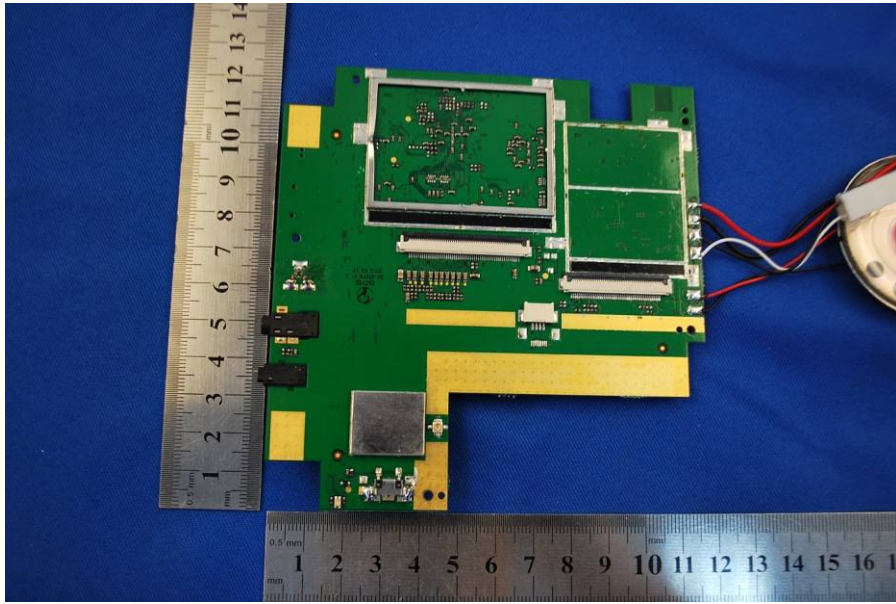

1 Photographs - EUT Constructional Details

Test Model No.: TND 720B

Vehicle adapter

AC adapter

Wi-Fi Antenna location