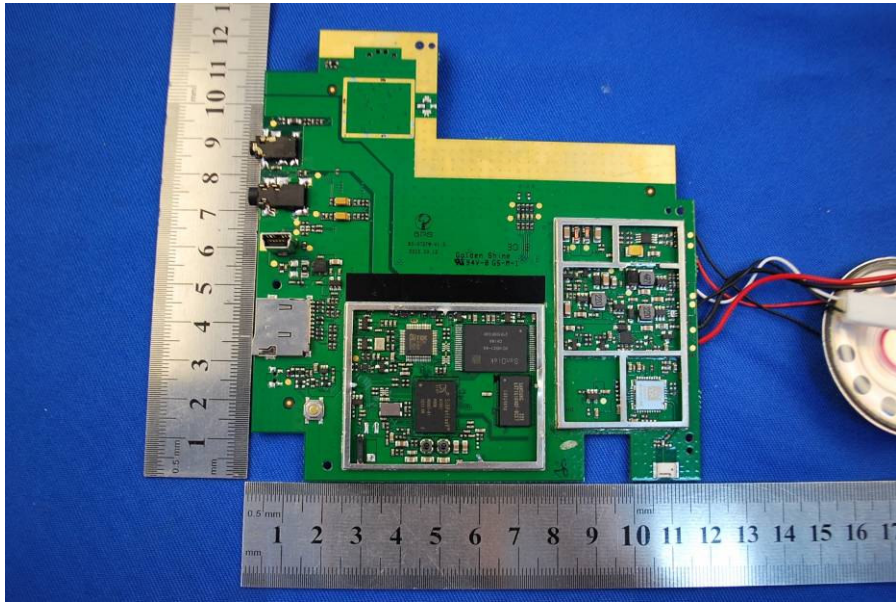

1 Photographs - EUT Constructional Details

Test Model No.: TND 720B

Vehicle adapter

AC adapter

Wi-Fi Antenna location