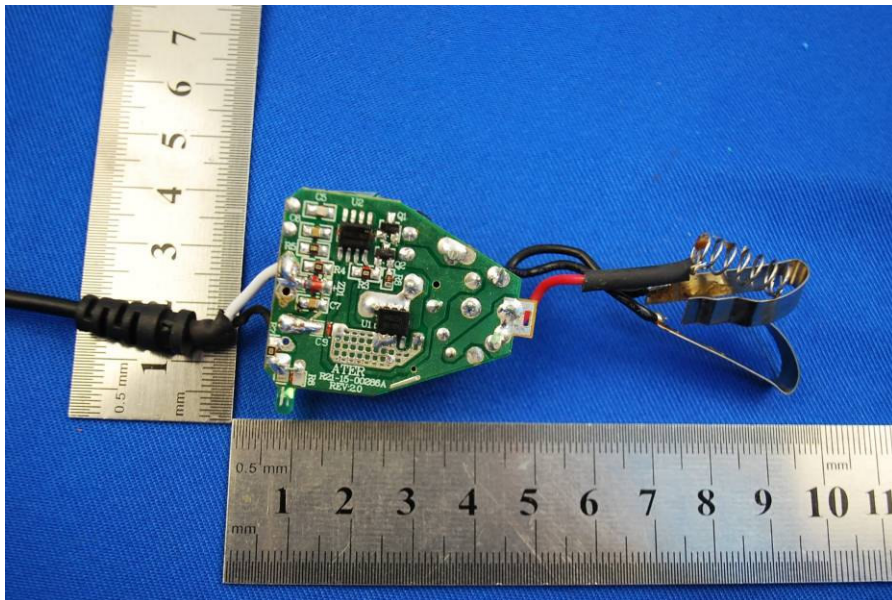

1 Photographs - EUT Constructional Details

Test Model No.: TND 720B

Vehicle adapter

AC adapter

Wi-Fi Antenna location