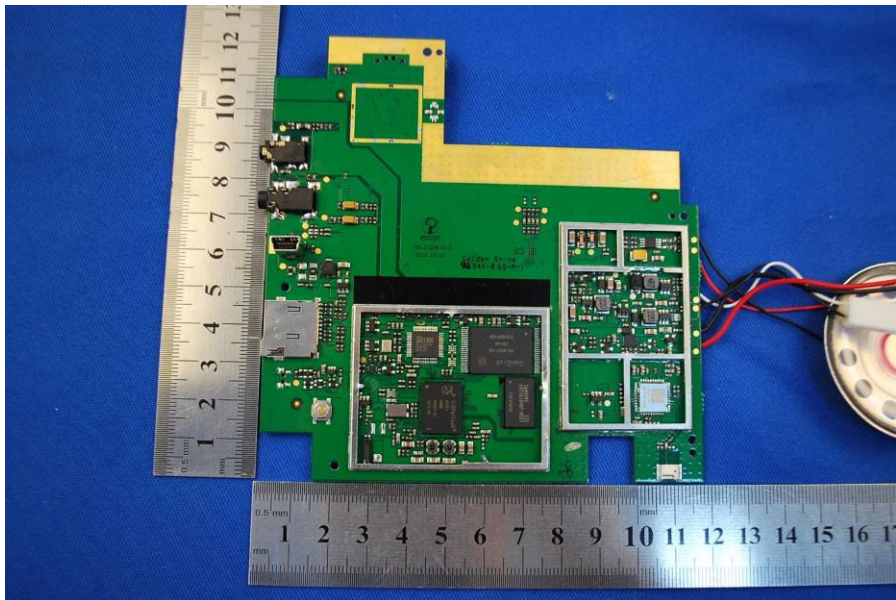

1 Photographs - EUT Constructional Details

Test Model No.: TND 720B

Vehicle adapter

AC adapter

Wi-Fi Antenna location