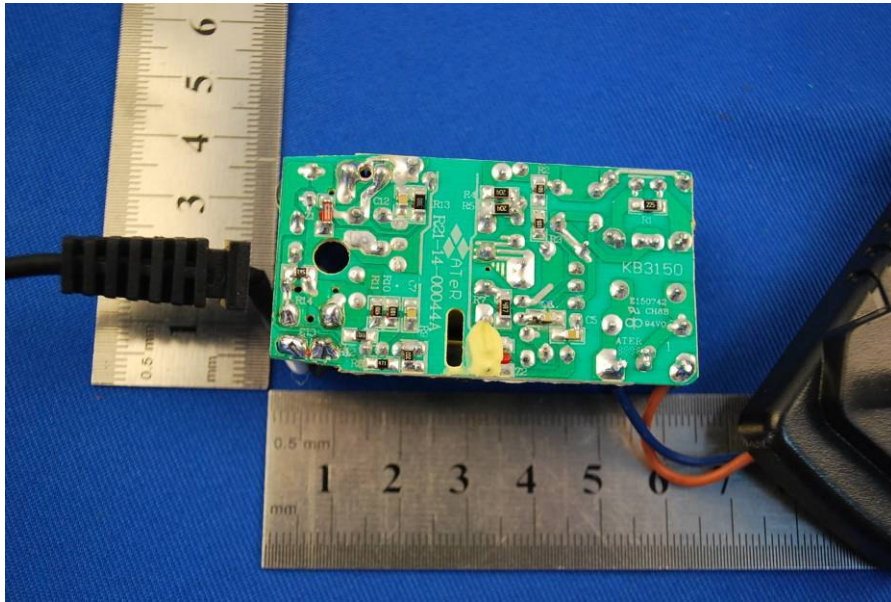

1 Photographs - EUT Constructional Details

Test Model No.: TND 720B

Vehicle adapter

AC adapter

Wi-Fi Antenna location