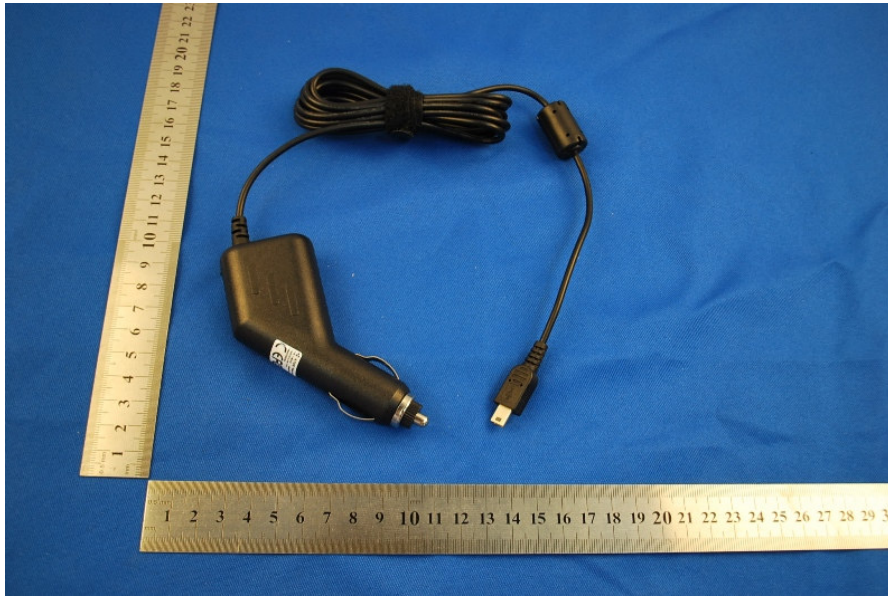

1 Photographs - EUT Constructional Details

Test Model No.: TND 720A

Vehicle adapter

AC adapter

AT&R AC/DC ADAPTOR

P/N: 7 INCH C

Model: SW013UH-0500200US

Input: 100-240V-50/60Hz 0.4A Max

Output: 5V --- 2A

EFFICIENCY LEVEL: V

MADE IN CHINA