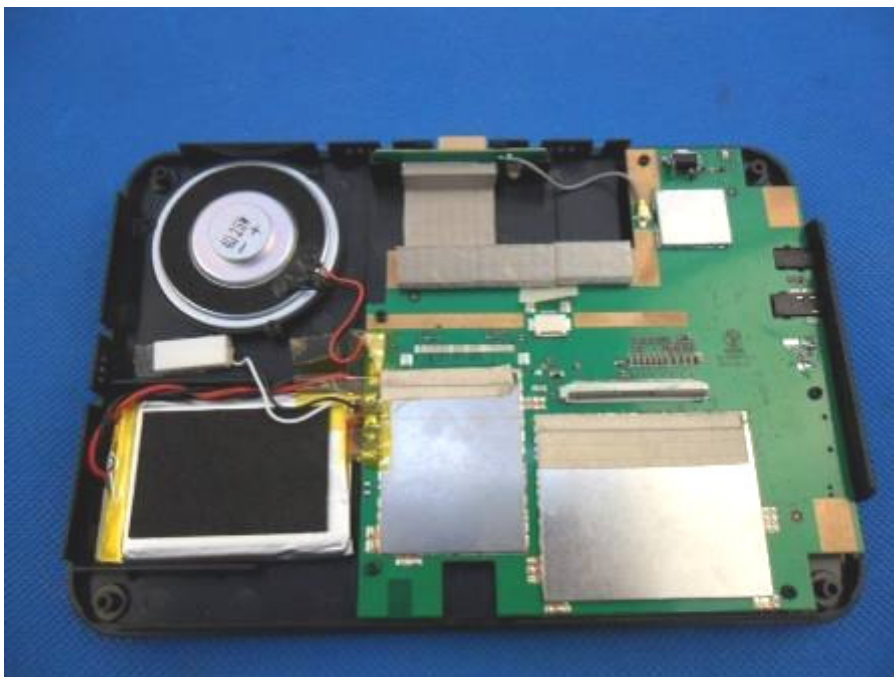

1 Photographs

(Test Model No.: TND 720)

1.1 EUT Constructional Details

GPS

Vehicle adapter

AC adapter