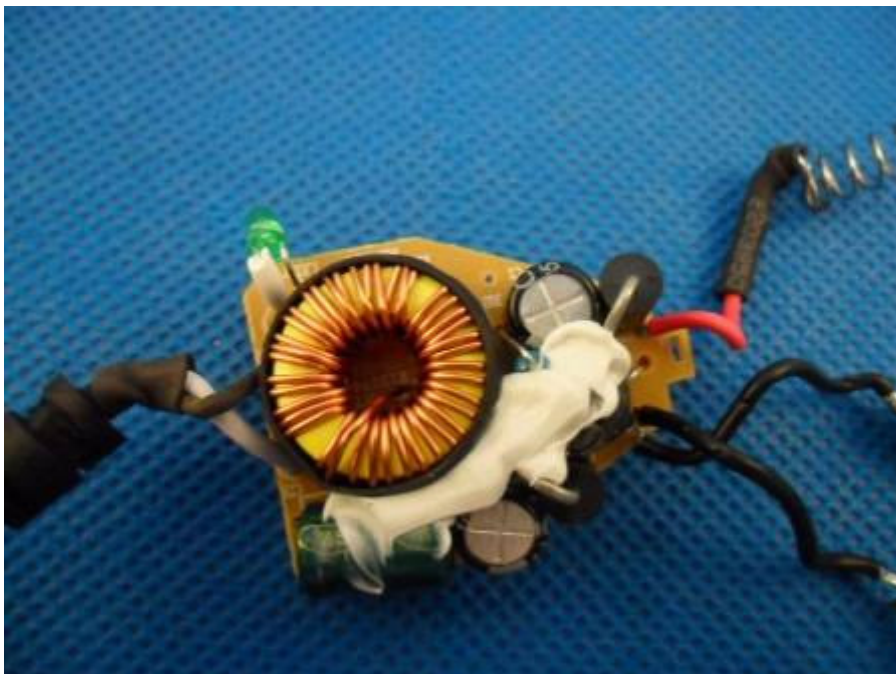

1 Photographs

(Test Model No.: TND 720)

1.1 EUT Constructional Details

GPS

Vehicle adapter

AC adapter