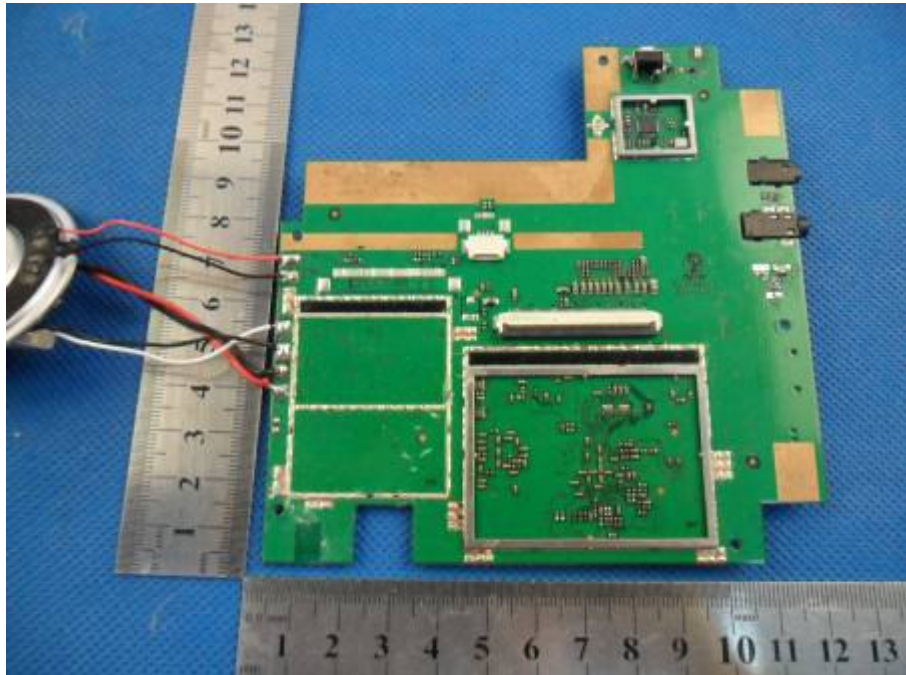

1 Photographs

(Test Model No.: TND 720)

1.1 EUT Constructional Details

GPS

Vehicle adapter

AC adapter