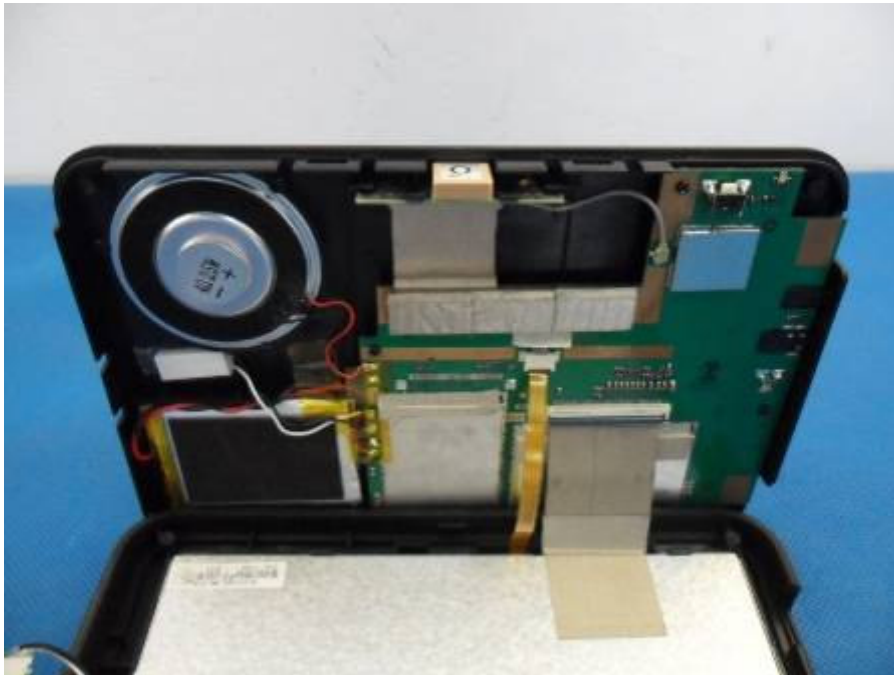

1 Photographs

(Test Model No.: TND 720)

1.1 EUT Constructional Details

GPS

Vehicle adapter

AC adapter