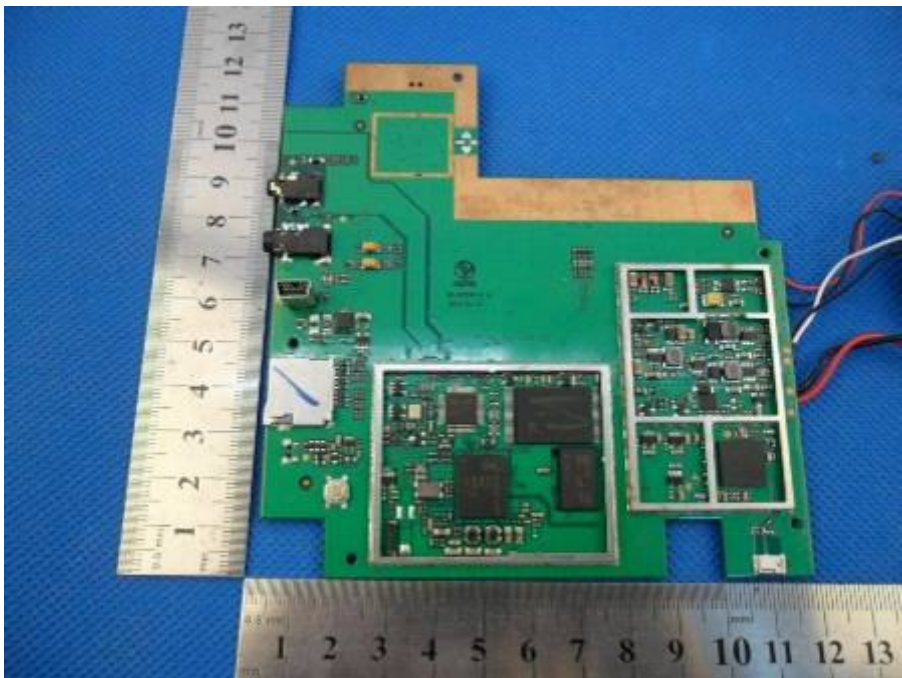

1 Photographs

(Test Model No.: TND 720)

1.1 EUT Constructional Details

GPS

Vehicle adapter

AC adapter