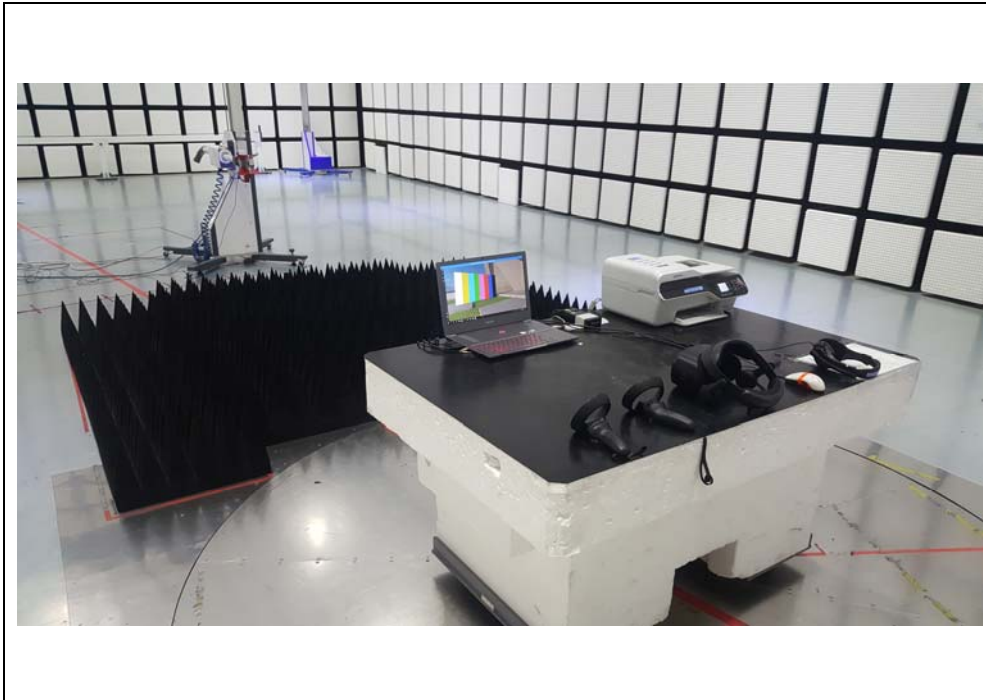

## Test setup photos

- 30 MHz ~ 1 GHz

- 1 GHz ~ 12.5 GHz

- Conducted Emission