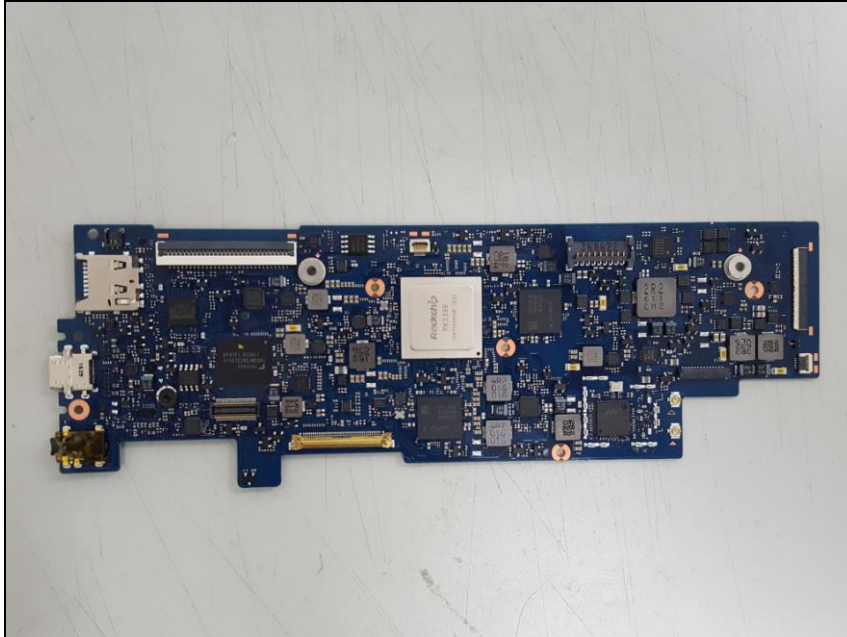

SGS

Internal photos of EUT

Internal view of EUT

The transmit antenna location and the WiFi component

Keyboard Section

Top view of Main PCB

Bottom view of Main PCB

Top view of SUB PCB

Bottom view of SUB PCB

View of Bluetooth, WLAN module

View of Bluetooth, WLAN antenna