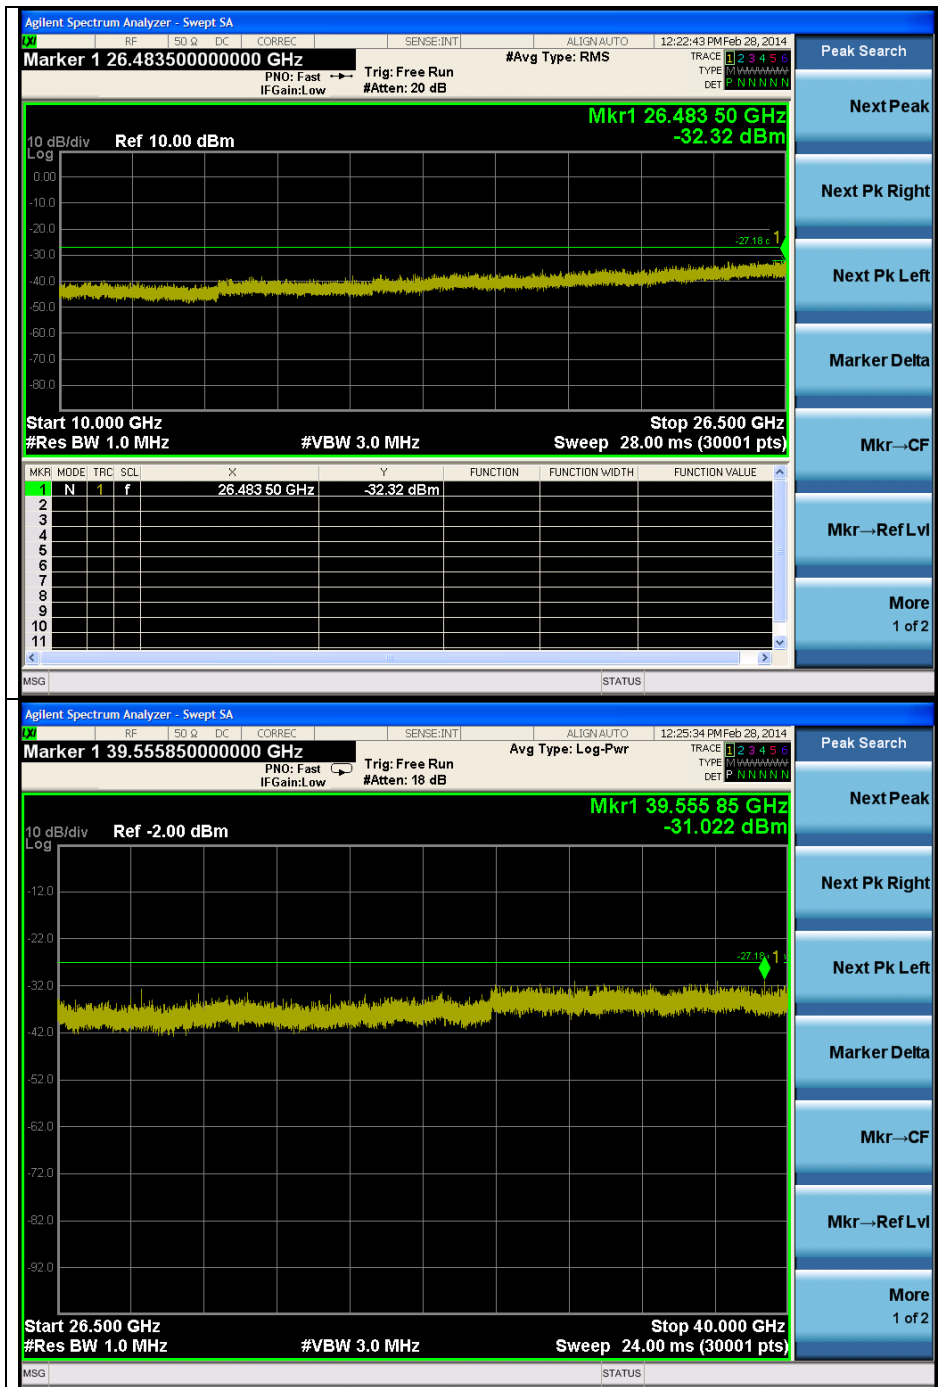

The results shown in this test report refer only to the sample(s) tested unless otherwise stated. This test report cannot be reproduced, except in full, without prior written permission of the Company.