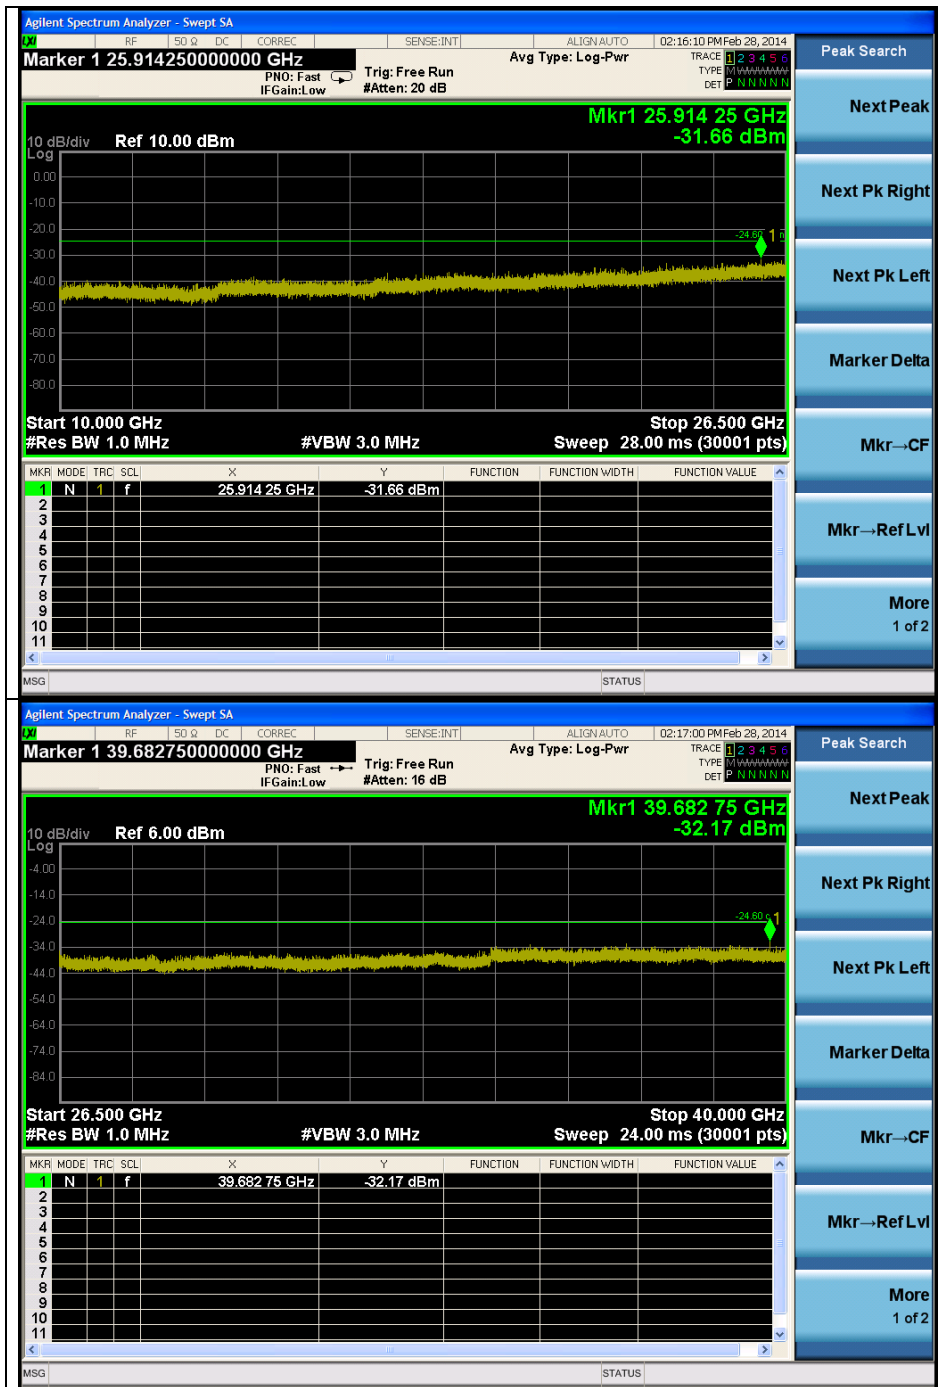

The results shown in this test report refer only to the sample(s) tested unless otherwise stated. This test report cannot be reproduced, except in full, without prior written permission of the Company.