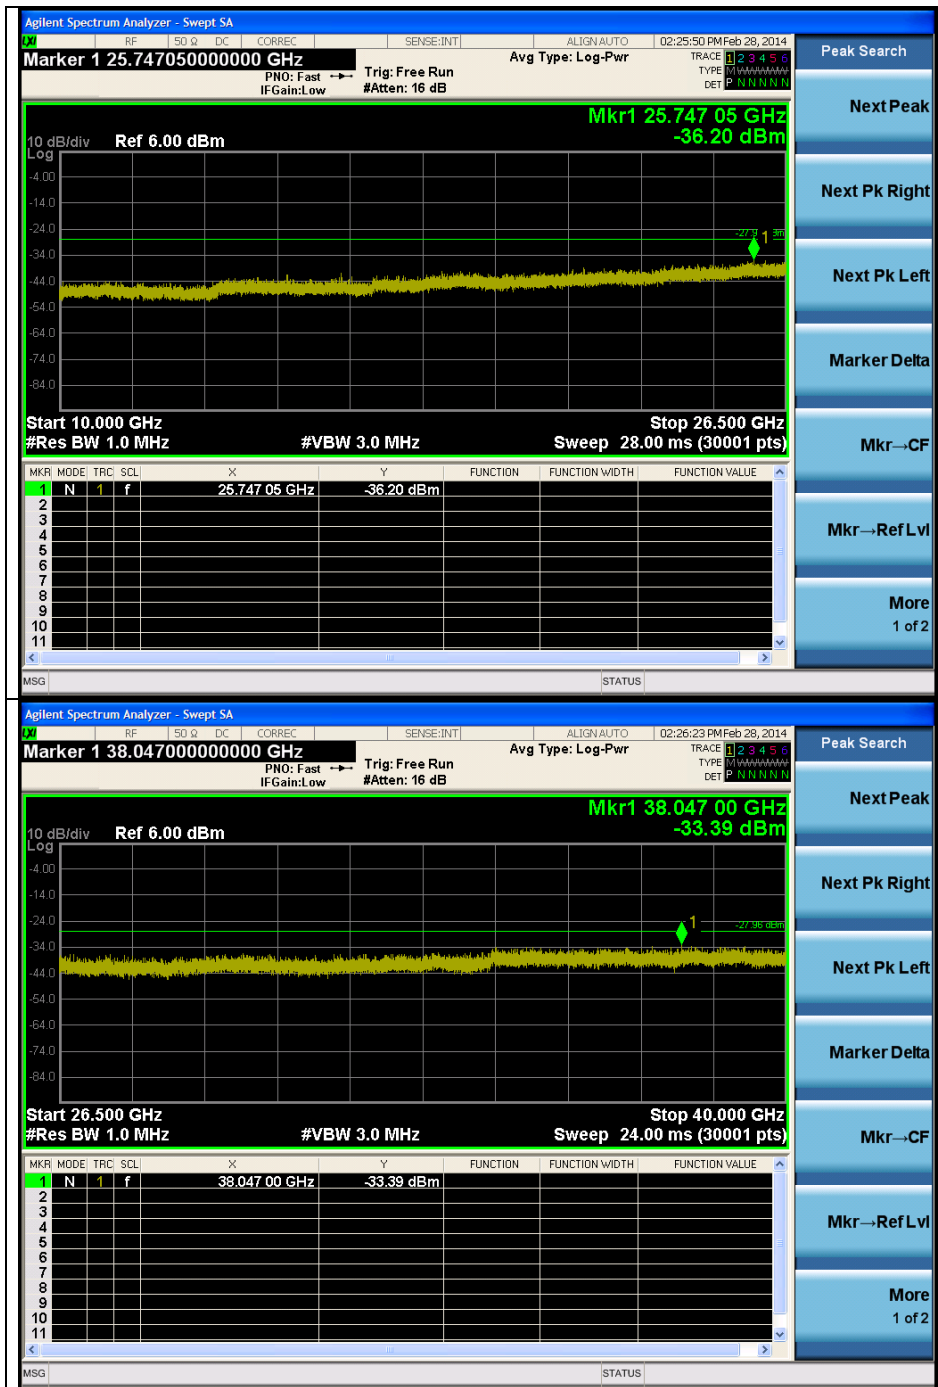

The results shown in this test report refer only to the sample(s) tested unless otherwise stated. This test report cannot be reproduced, except in full, without prior written permission of the Company.