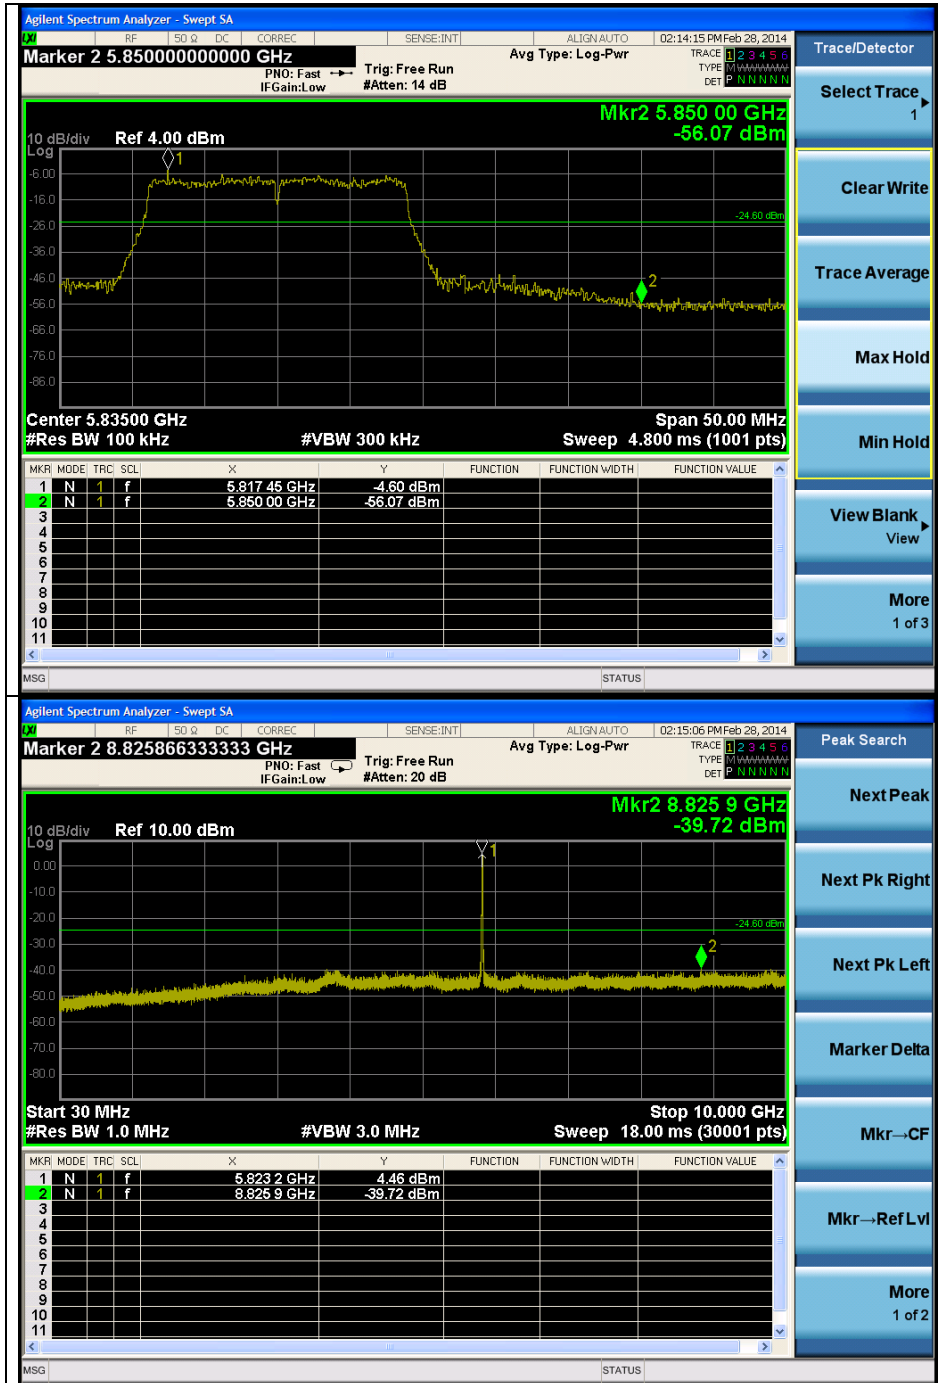

High Channel

The results shown in this test report refer only to the sample(s) tested unless otherwise stated. This test report cannot be reproduced, except in full, without prior written permission of the Company.