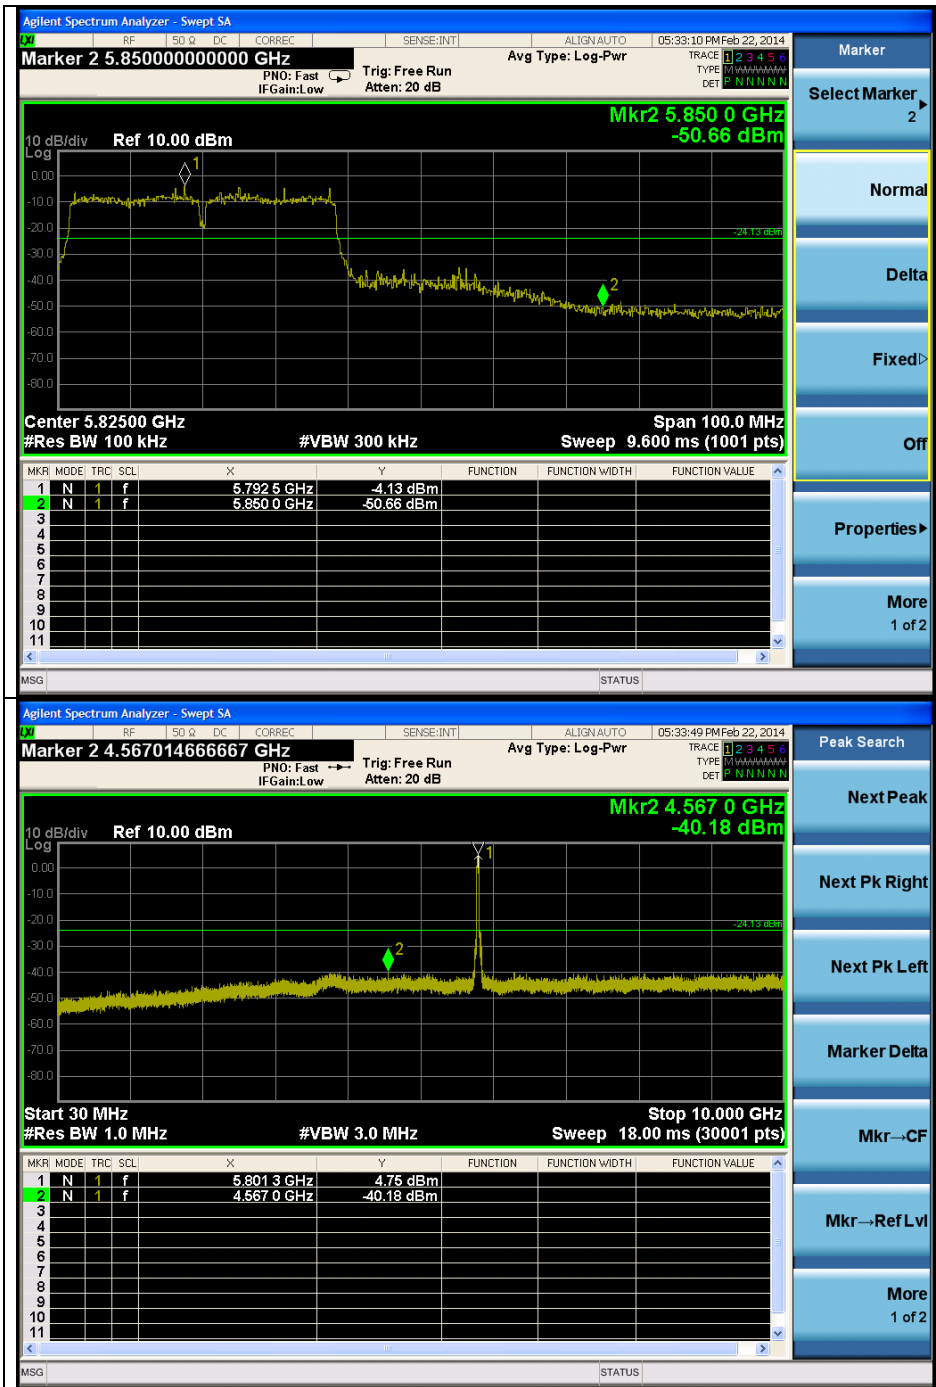

High Channel

The results shown in this test report refer only to the sample(s) tested unless otherwise stated. This test report cannot be reproduced, except in full, without prior written permission of the Company.