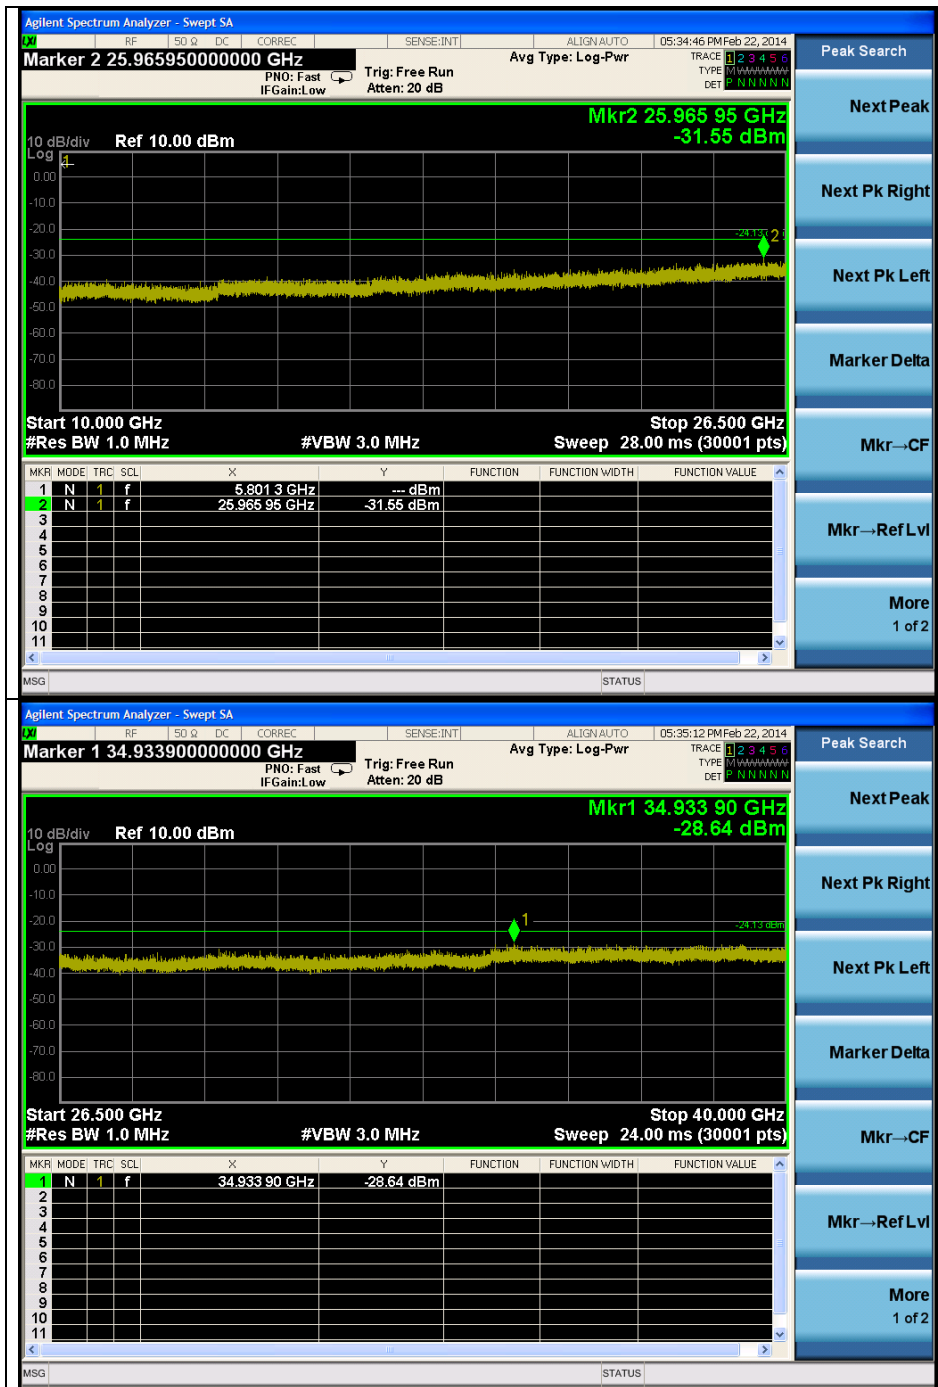

The results shown in this test report refer only to the sample(s) tested unless otherwise stated. This test report cannot be reproduced, except in full, without prior written permission of the Company.