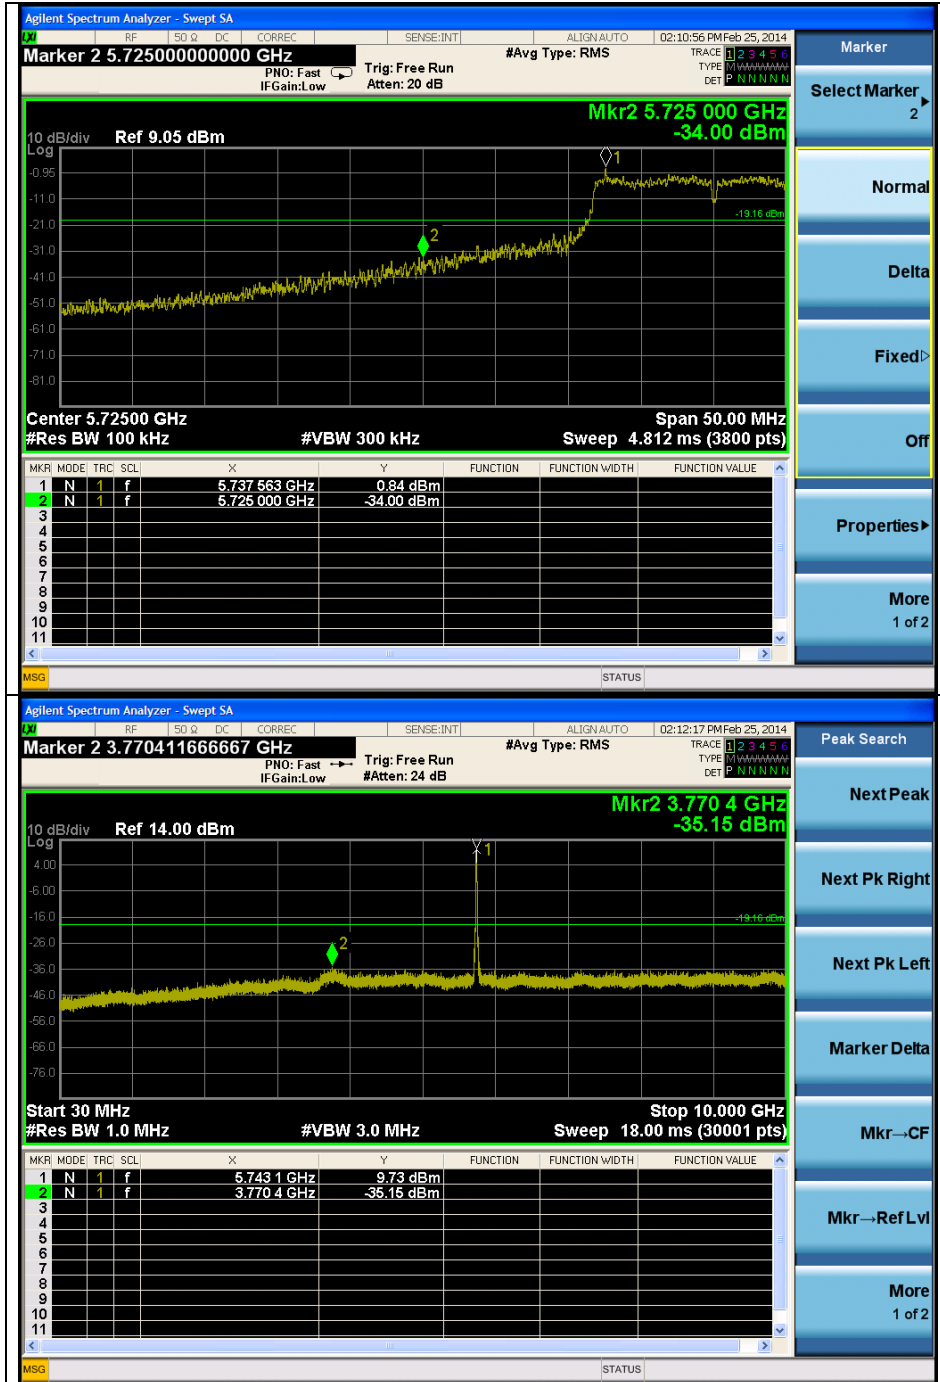

ANT1

OFDM : 802.11a(6 Mbps)
Low Channel

The results shown in this test report refer only to the sample(s) tested unless otherwise stated. This test report cannot be reproduced, except in full, without prior written permission of the Company.