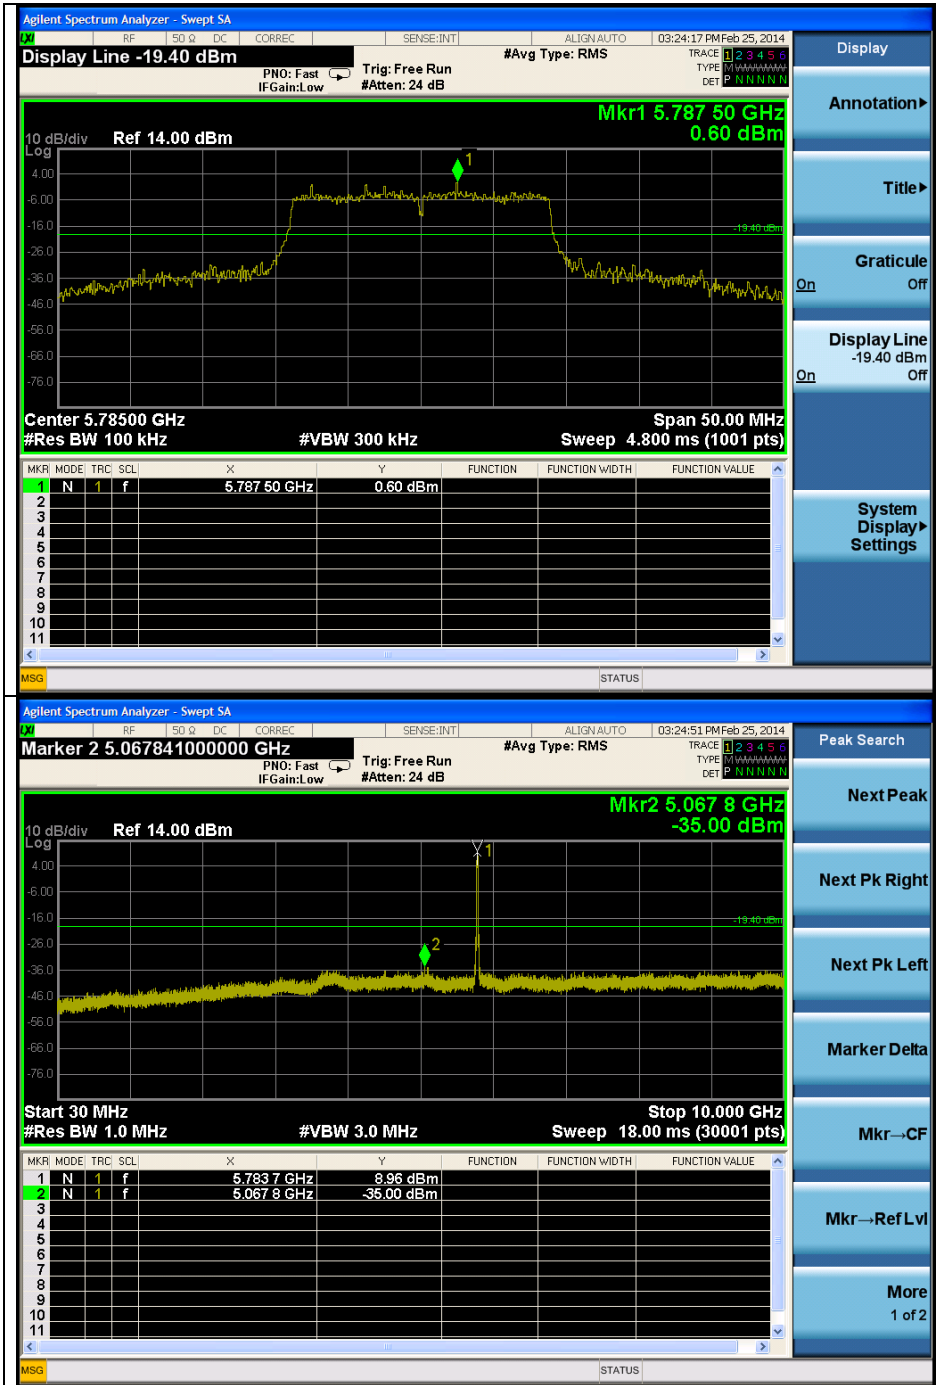

Middle Channel

The results shown in this test report refer only to the sample(s) tested unless otherwise stated. This test report cannot be reproduced, except in full, without prior written permission of the Company.