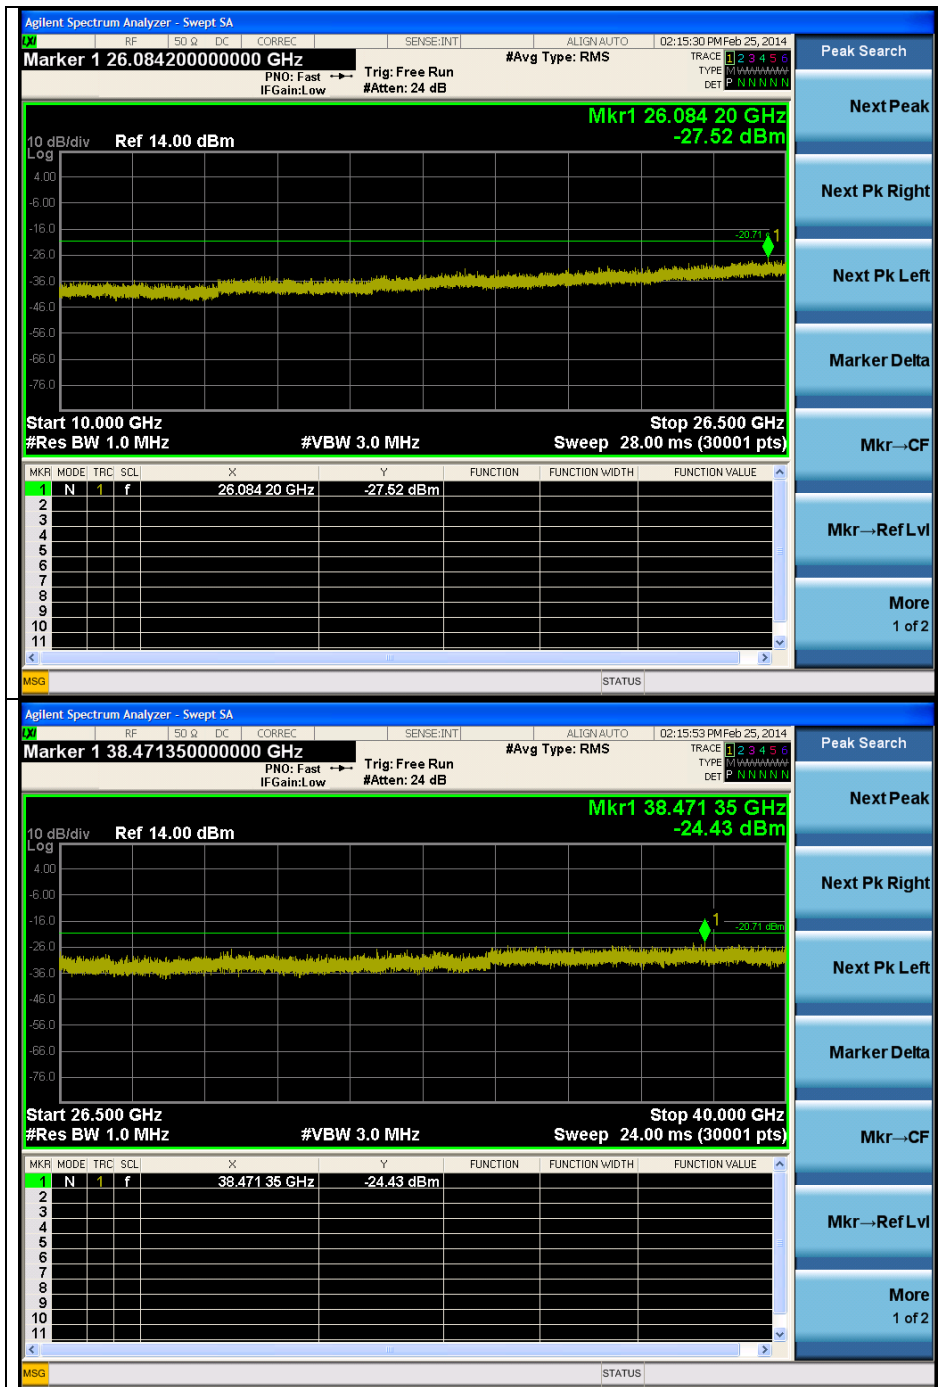

The results shown in this test report refer only to the sample(s) tested unless otherwise stated. This test report cannot be reproduced, except in full, without prior written permission of the Company.