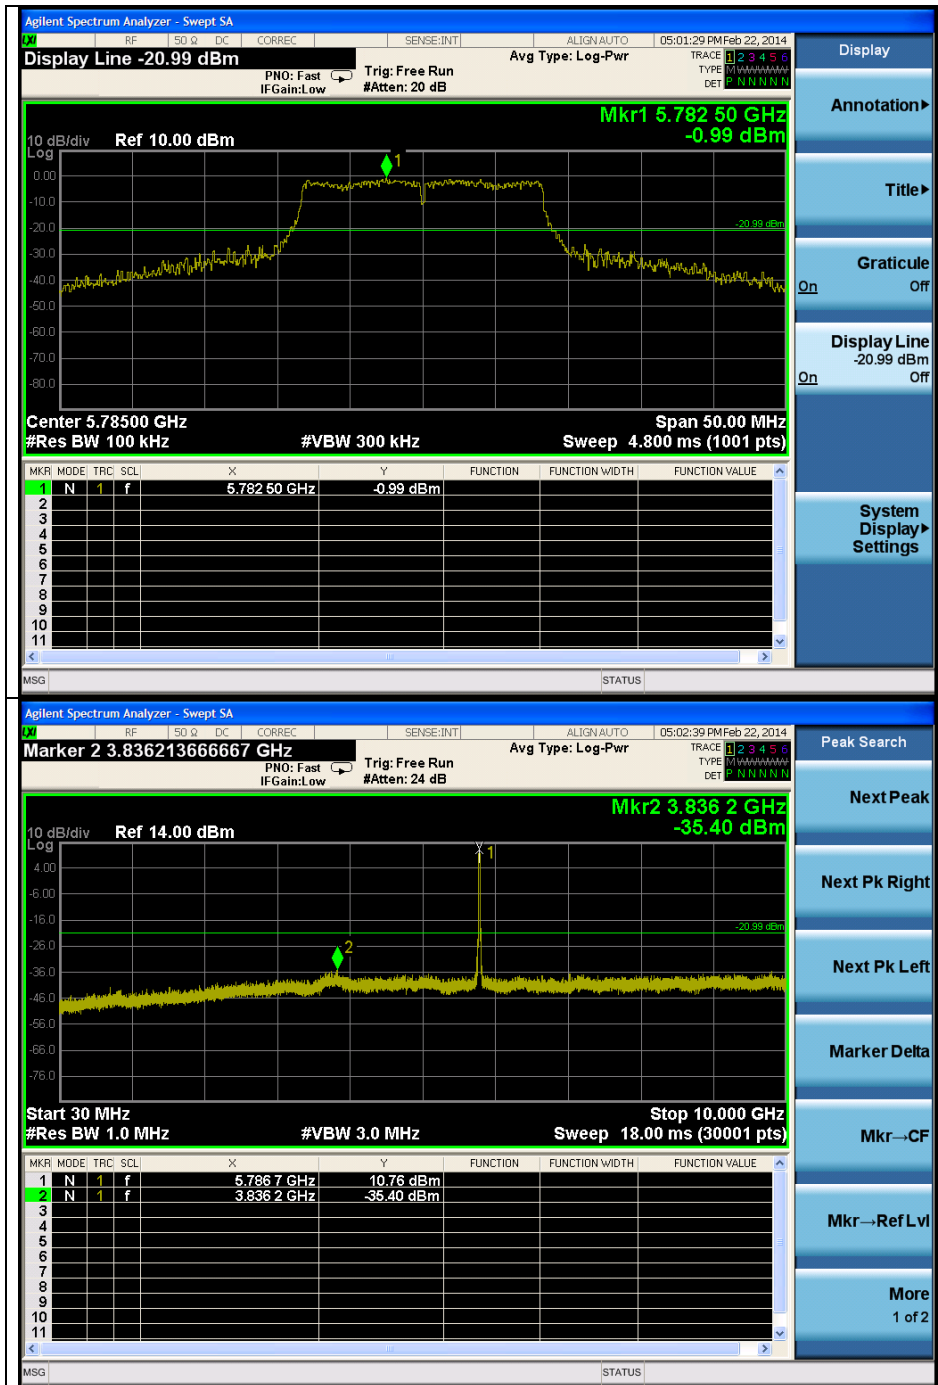

Middle Channel

The results shown in this test report refer only to the sample(s) tested unless otherwise stated. This test report cannot be reproduced, except in full, without prior written permission of the Company.