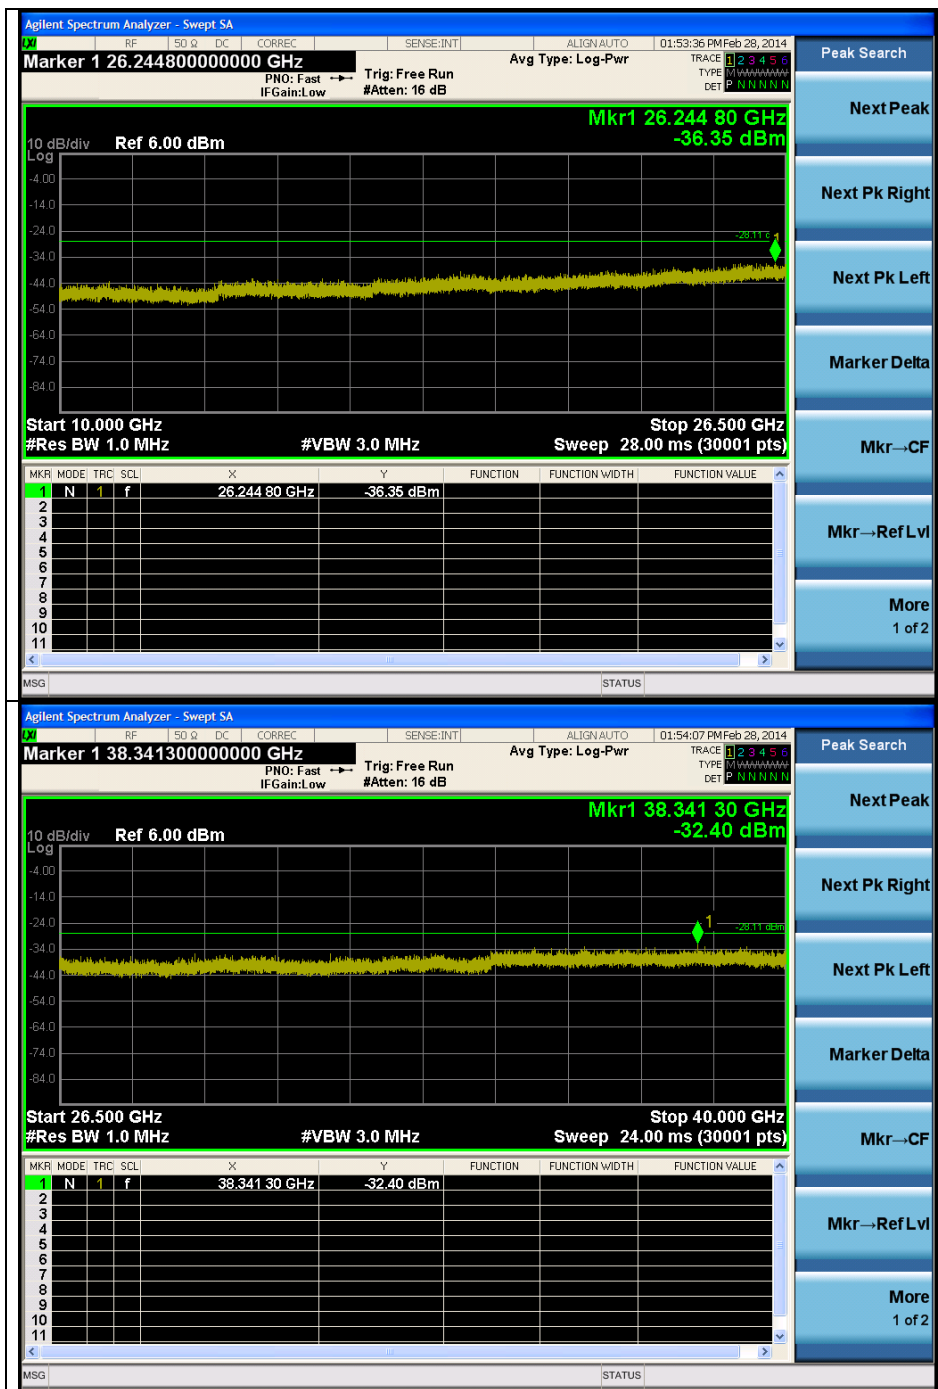

The results shown in this test report refer only to the sample(s) tested unless otherwise stated. This test report cannot be reproduced, except in full, without prior written permission of the Company.