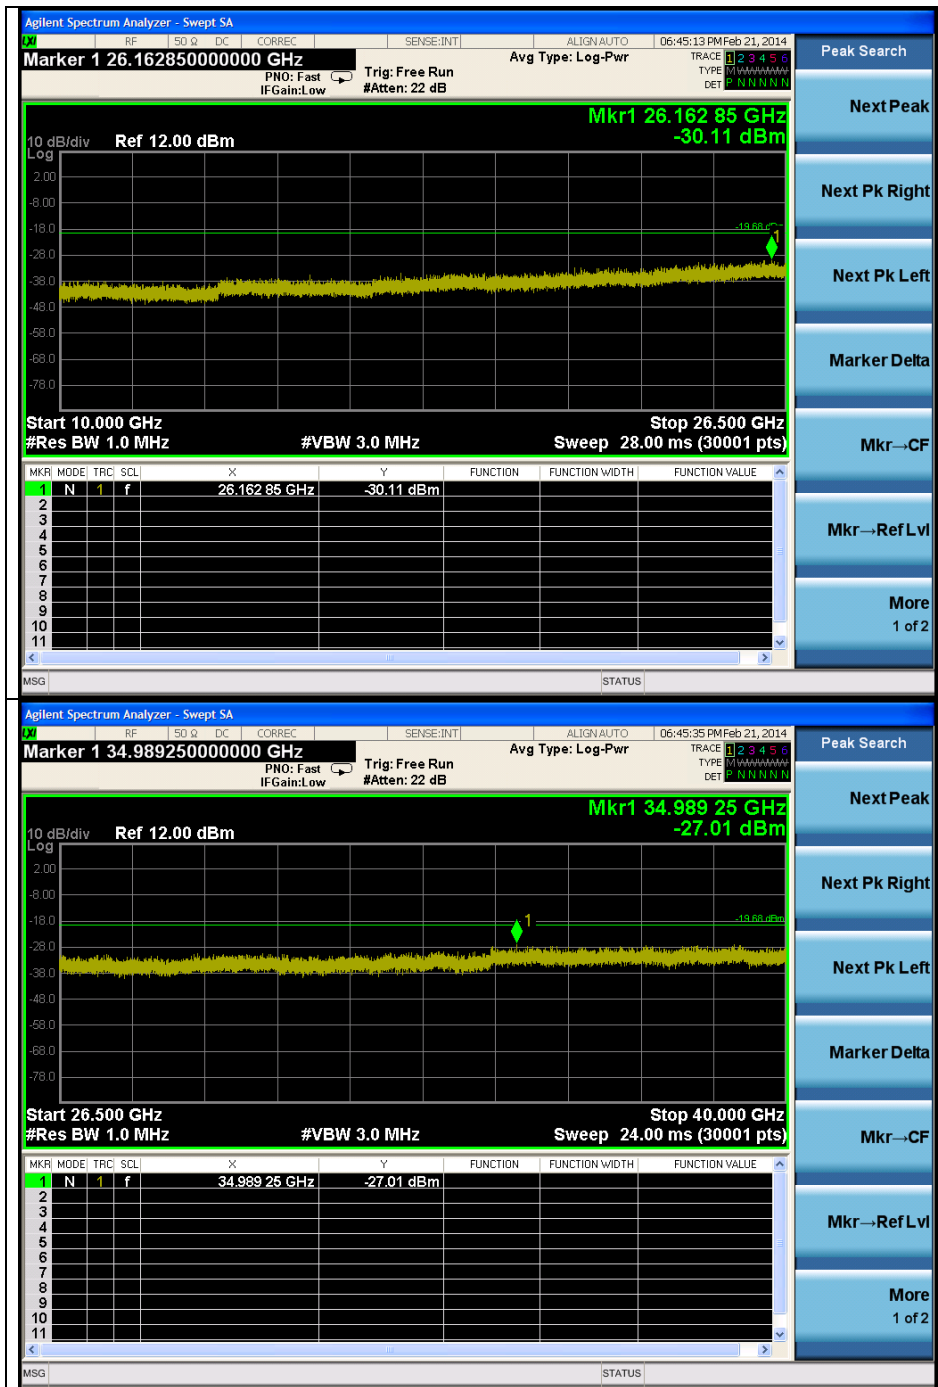

5.8 GHz

ANTO
OFDM : 802.11a(6 Mbps)
Low Channel

The results shown in this test report refer only to the sample(s) tested unless otherwise stated. This test report cannot be reproduced, except in full, without prior written permission of the Company.