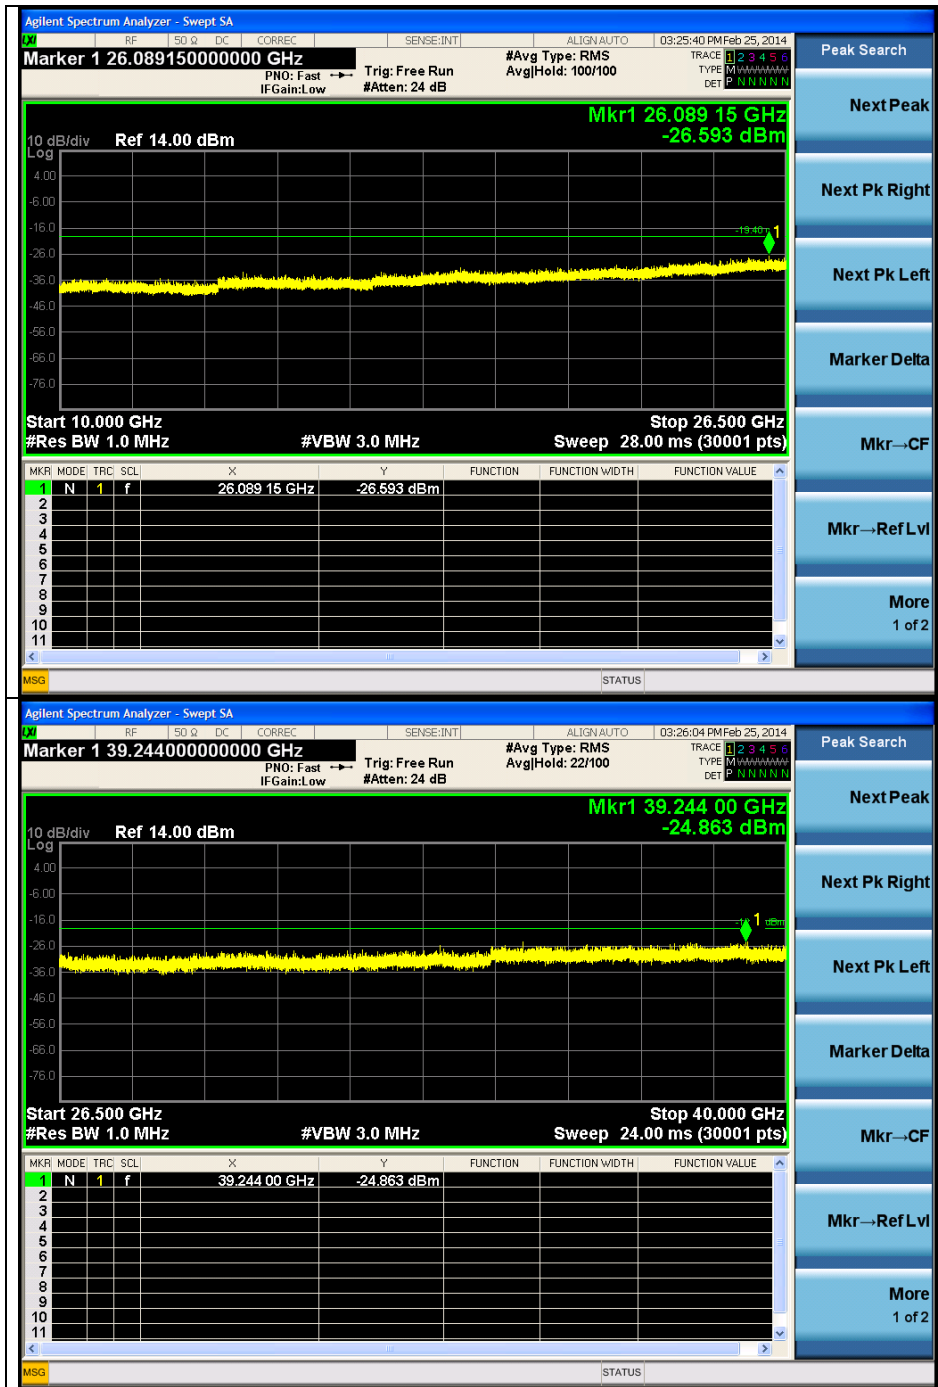

The results shown in this test report refer only to the sample(s) tested unless otherwise stated. This test report cannot be reproduced, except in full, without prior written permission of the Company.