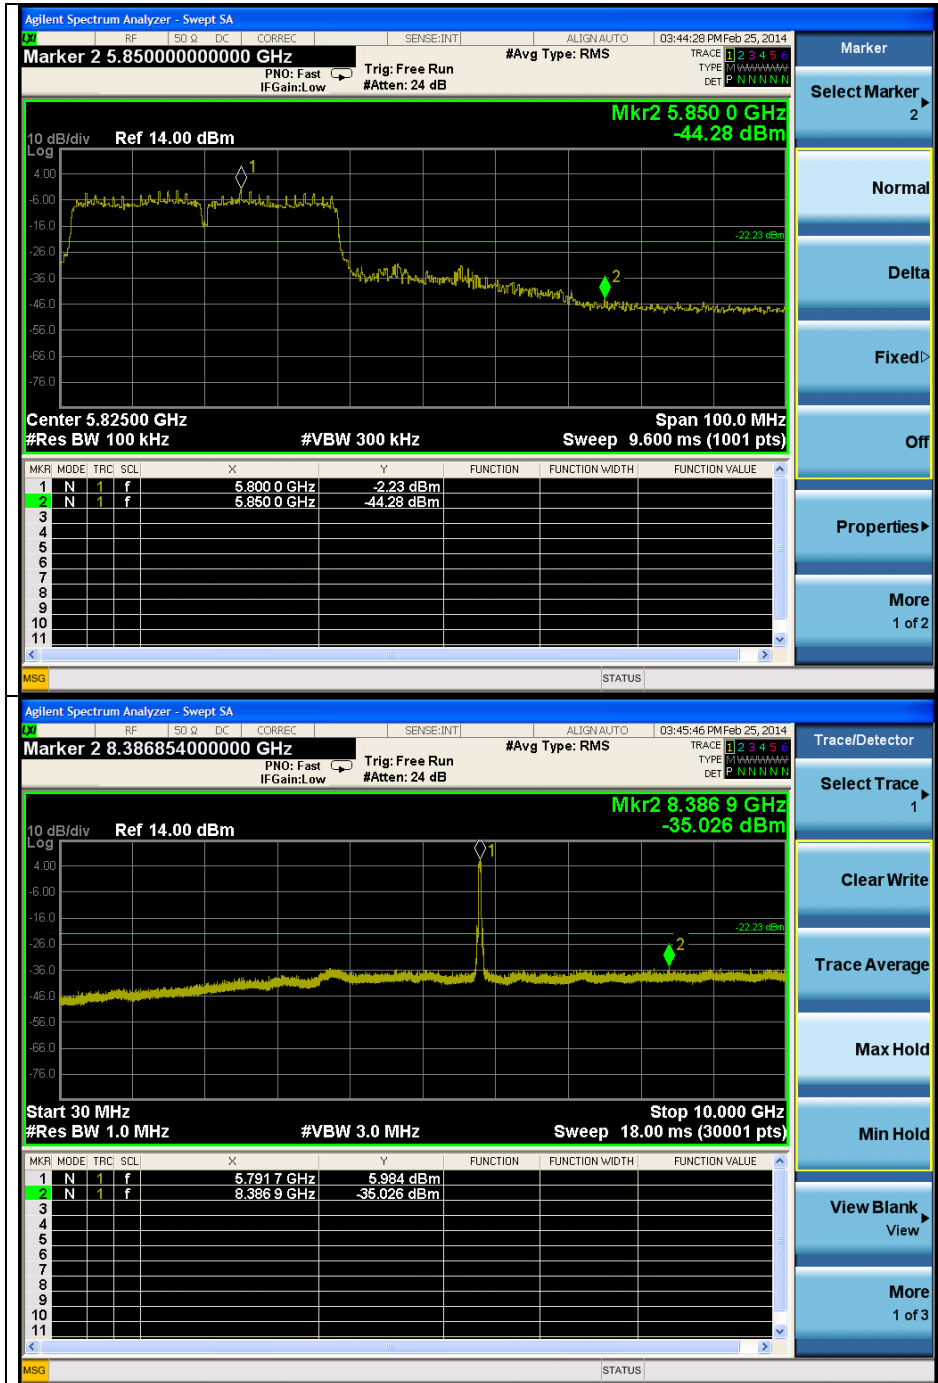

High Channel

The results shown in this test report refer only to the sample(s) tested unless otherwise stated. This test report cannot be reproduced, except in full, without prior written permission of the Company.