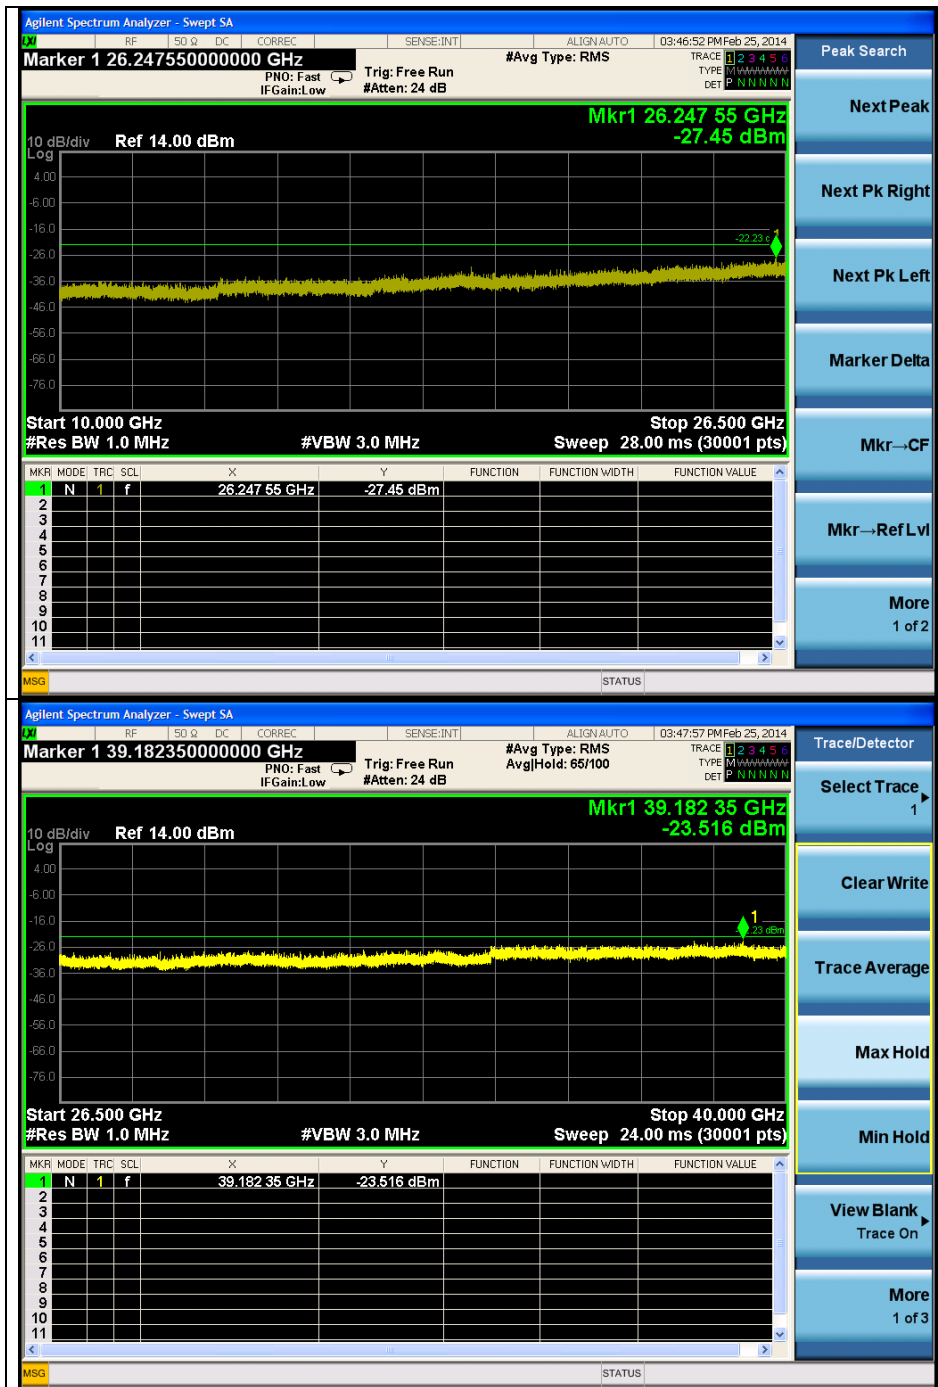

The results shown in this test report refer only to the sample(s) tested unless otherwise stated. This test report cannot be reproduced, except in full, without prior written permission of the Company.