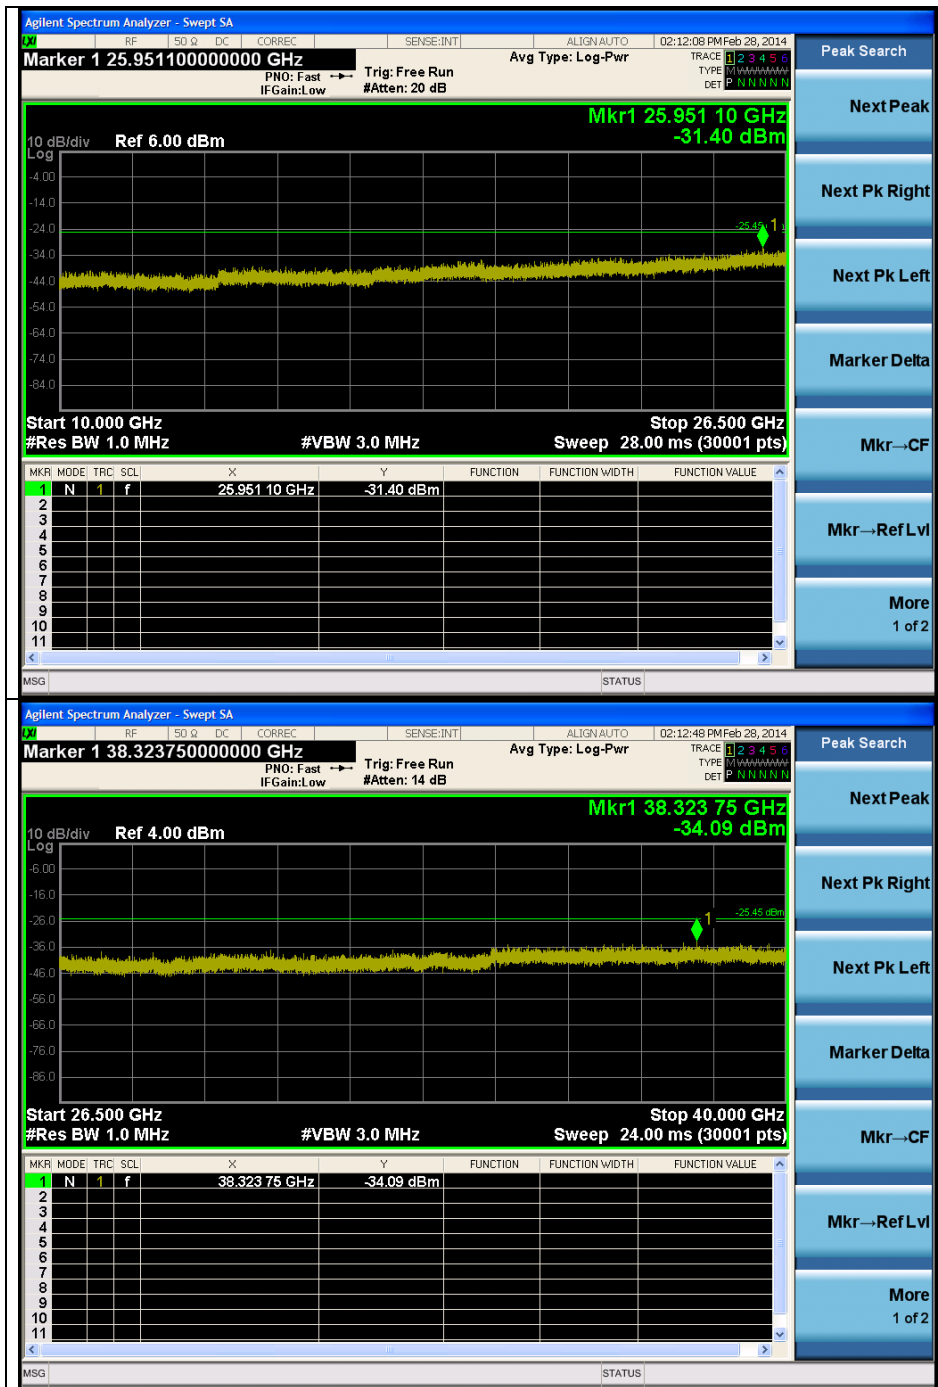

The results shown in this test report refer only to the sample(s) tested unless otherwise stated. This test report cannot be reproduced, except in full, without prior written permission of the Company.