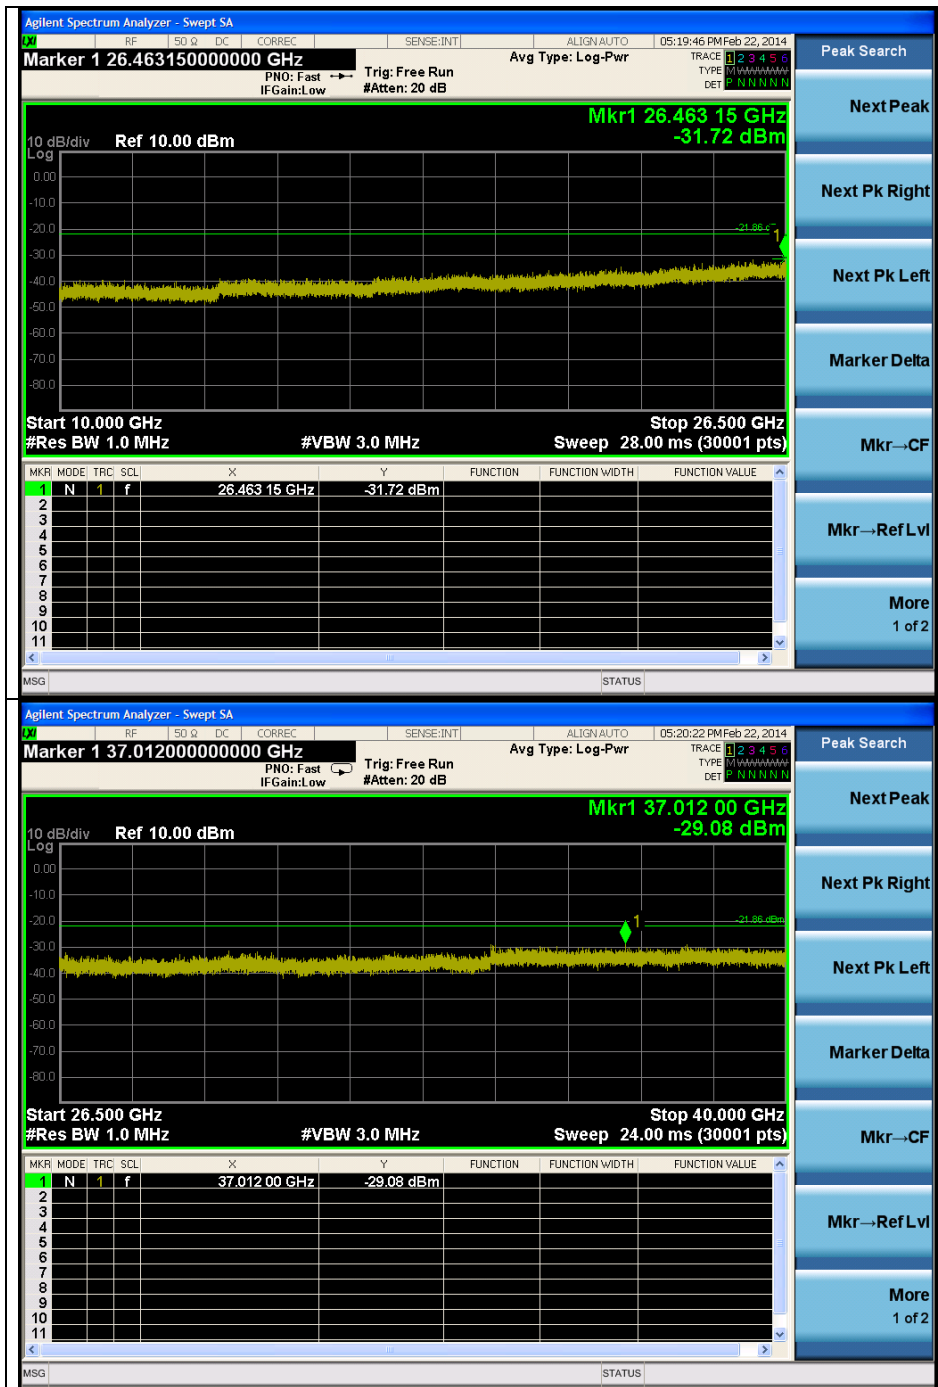

The results shown in this test report refer only to the sample(s) tested unless otherwise stated. This test report cannot be reproduced, except in full, without prior written permission of the Company.