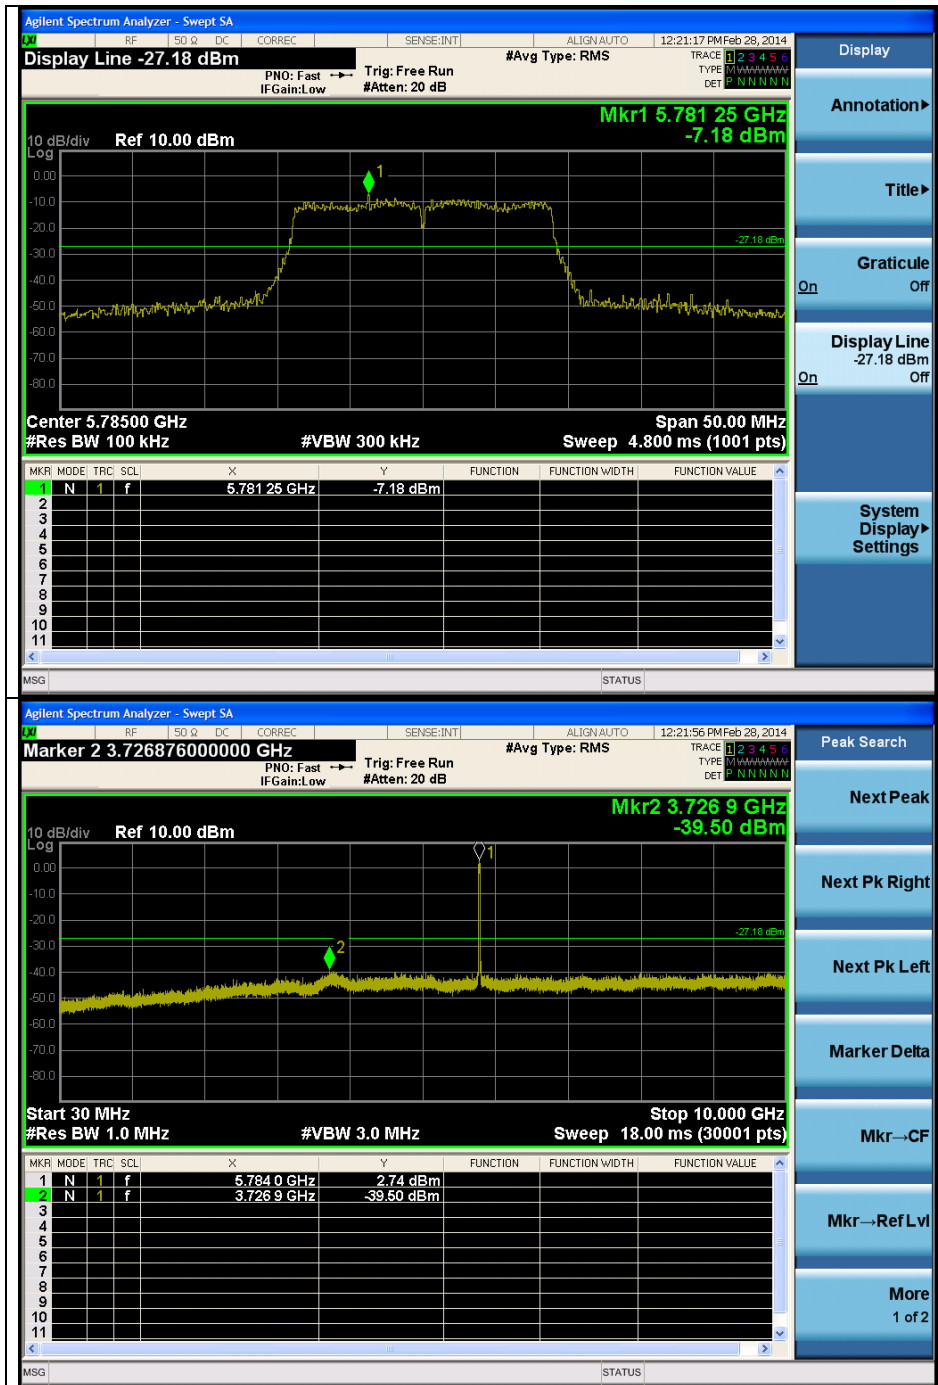

Middle Channel

The results shown in this test report refer only to the sample(s) tested unless otherwise stated. This test report cannot be reproduced, except in full, without prior written permission of the Company.