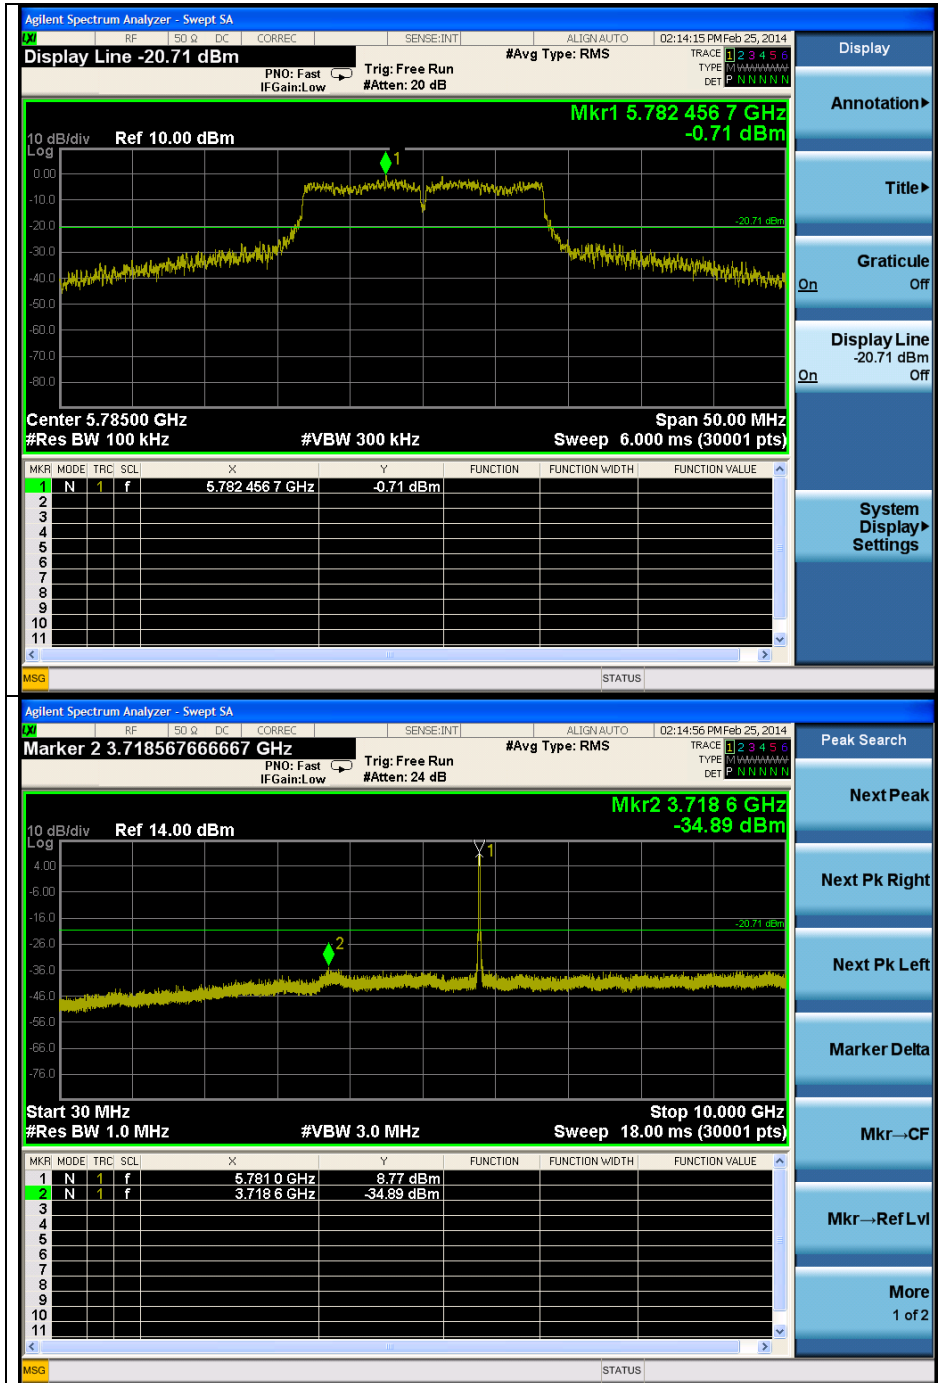

Middle Channel

The results shown in this test report refer only to the sample(s) tested unless otherwise stated. This test report cannot be reproduced, except in full, without prior written permission of the Company.