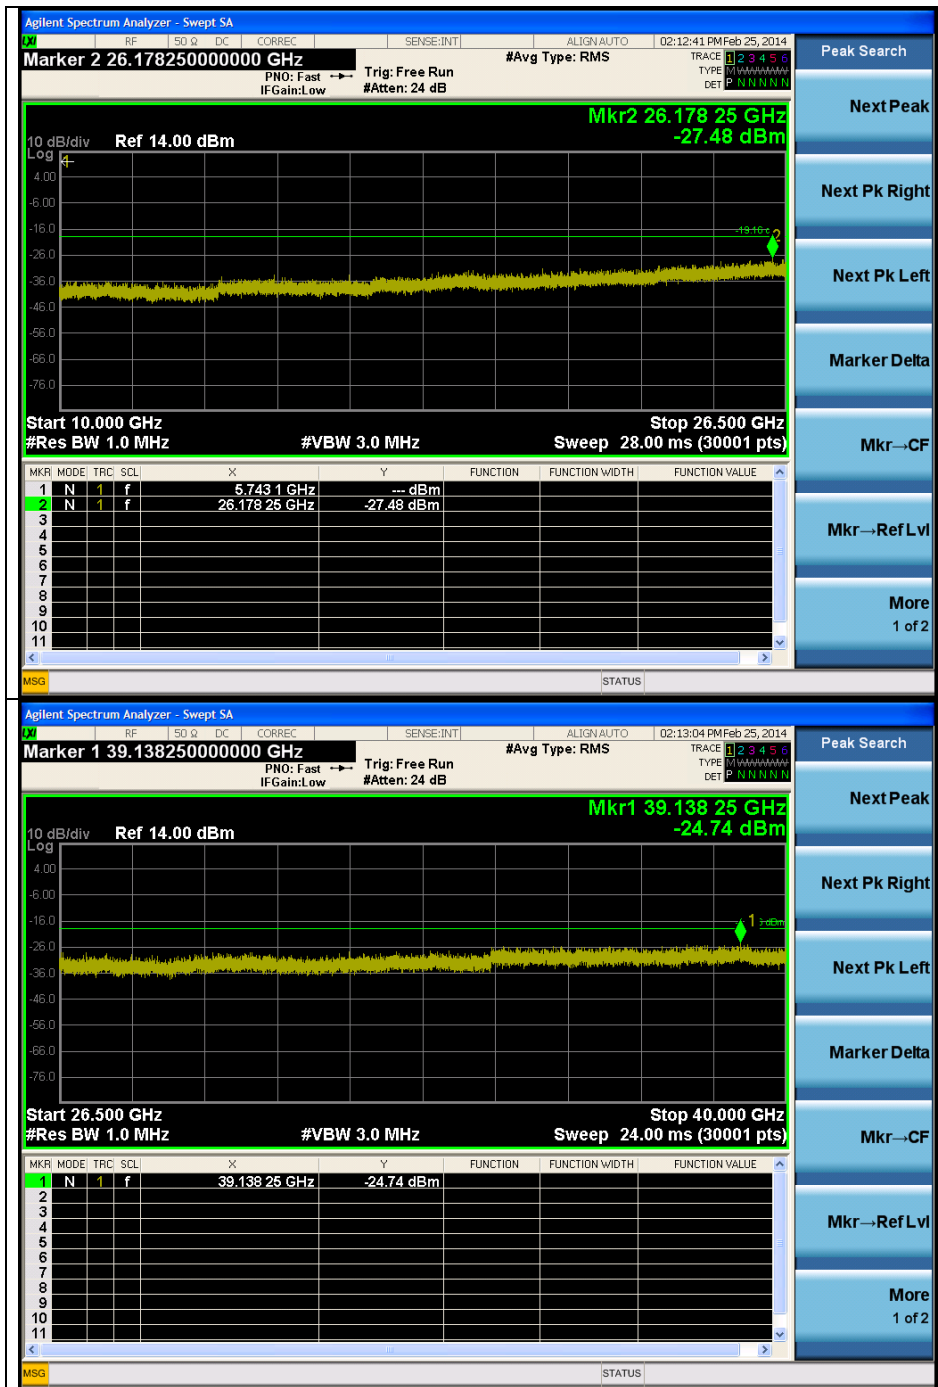

The results shown in this test report refer only to the sample(s) tested unless otherwise stated. This test report cannot be reproduced, except in full, without prior written permission of the Company.