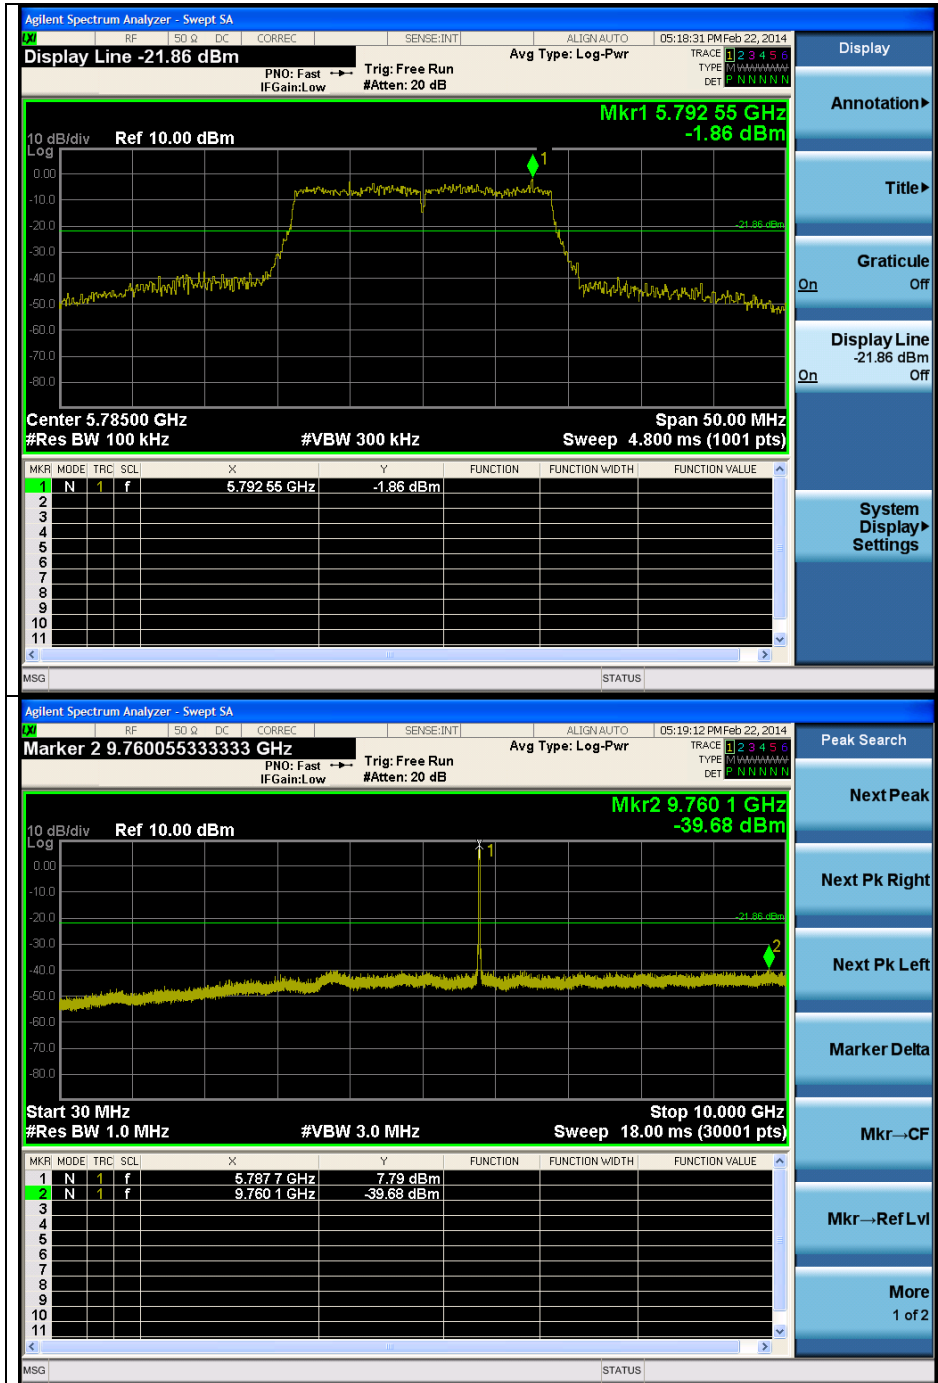

Middle Channel

The results shown in this test report refer only to the sample(s) tested unless otherwise stated. This test report cannot be reproduced, except in full, without prior written permission of the Company.