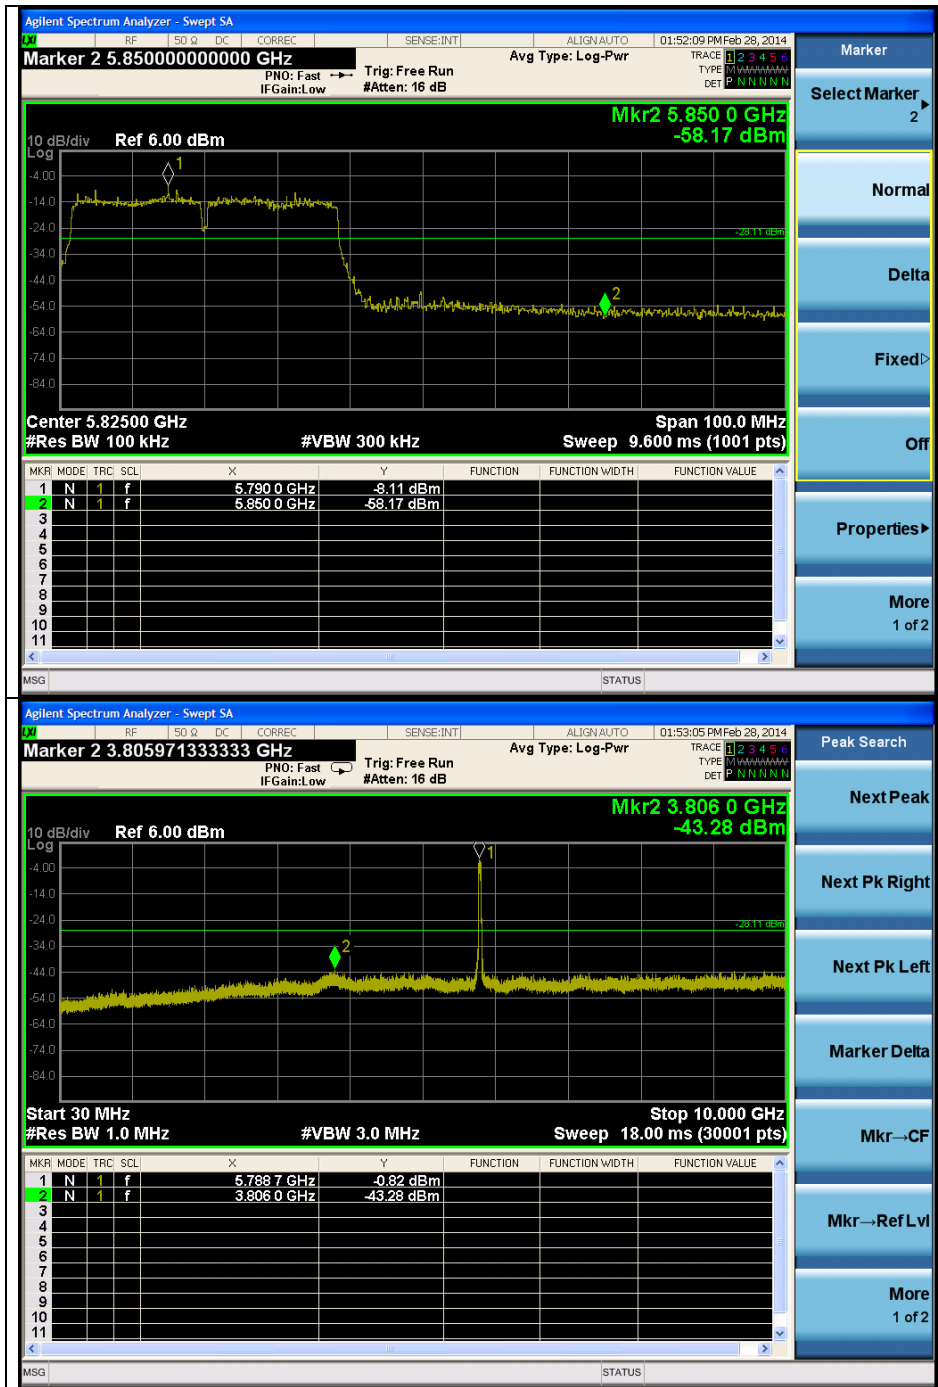

High Channel

The results shown in this test report refer only to the sample(s) tested unless otherwise stated. This test report cannot be reproduced, except in full, without prior written permission of the Company.