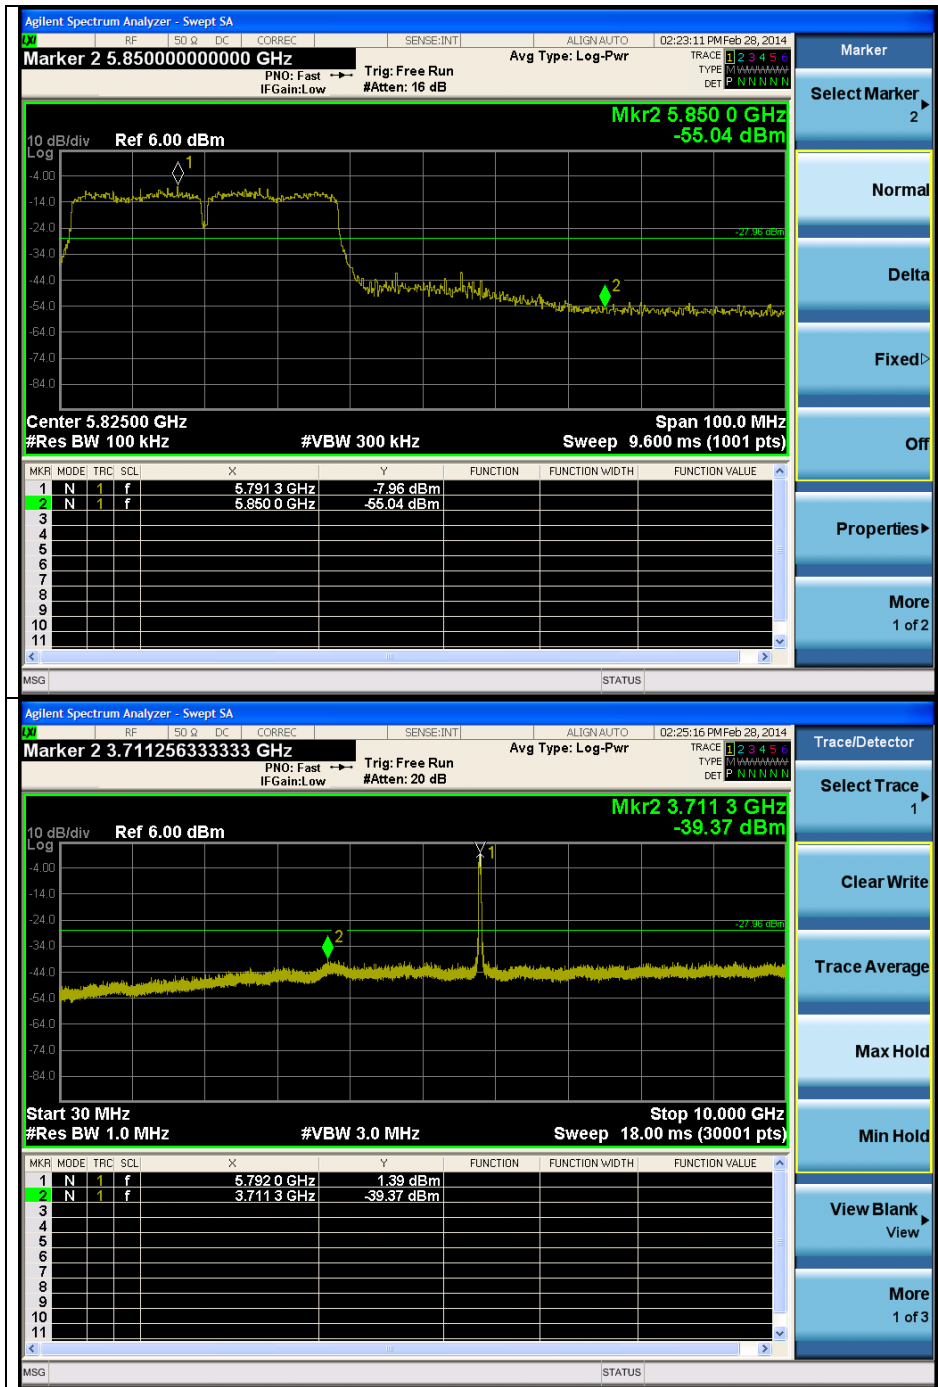

High Channel

The results shown in this test report refer only to the sample(s) tested unless otherwise stated. This test report cannot be reproduced, except in full, without prior written permission of the Company.