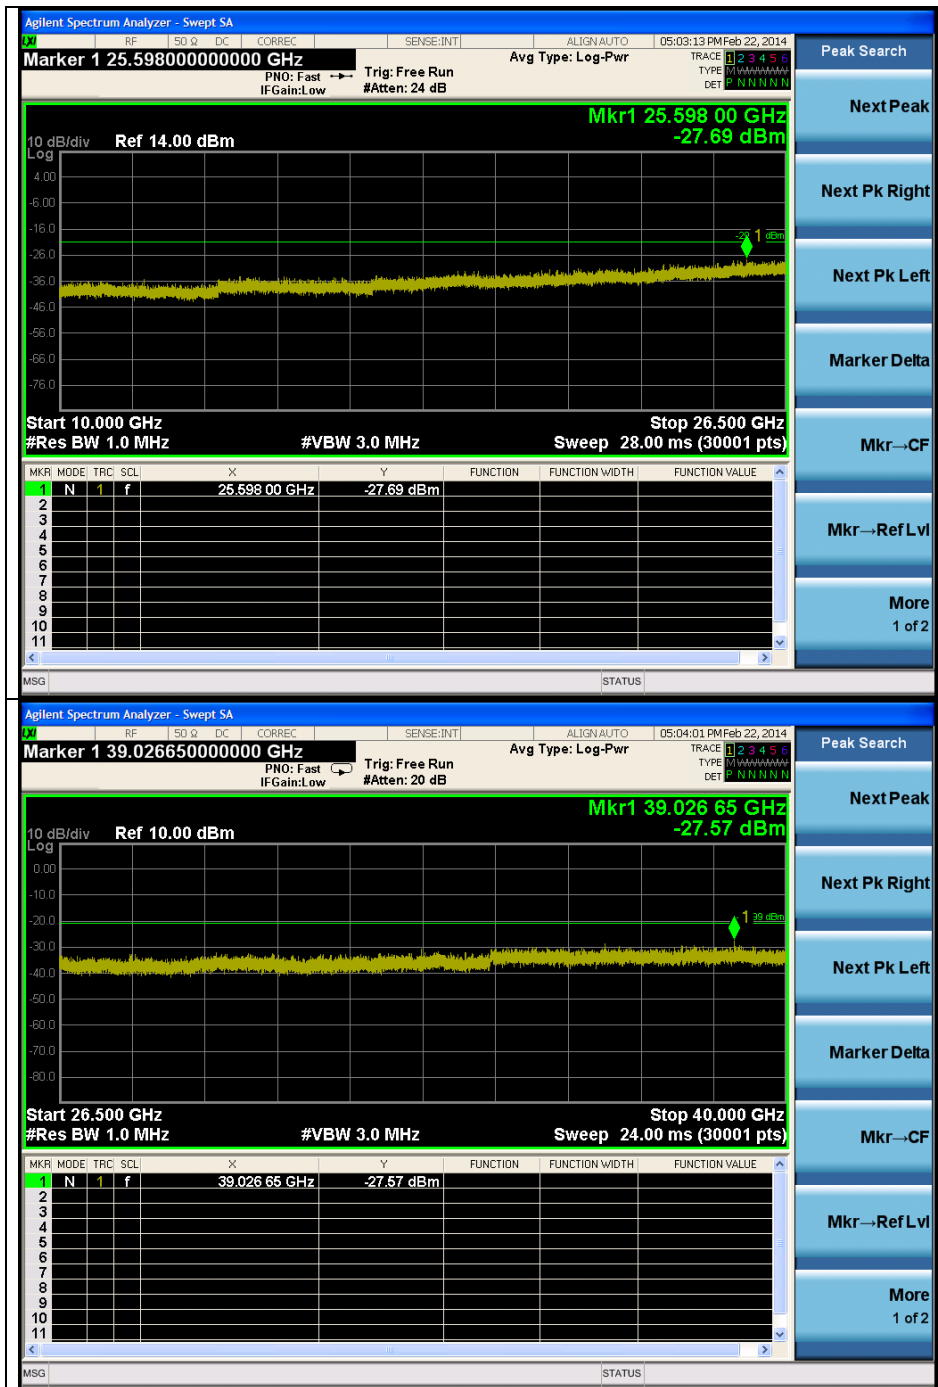

The results shown in this test report refer only to the sample(s) tested unless otherwise stated. This test report cannot be reproduced, except in full, without prior written permission of the Company.