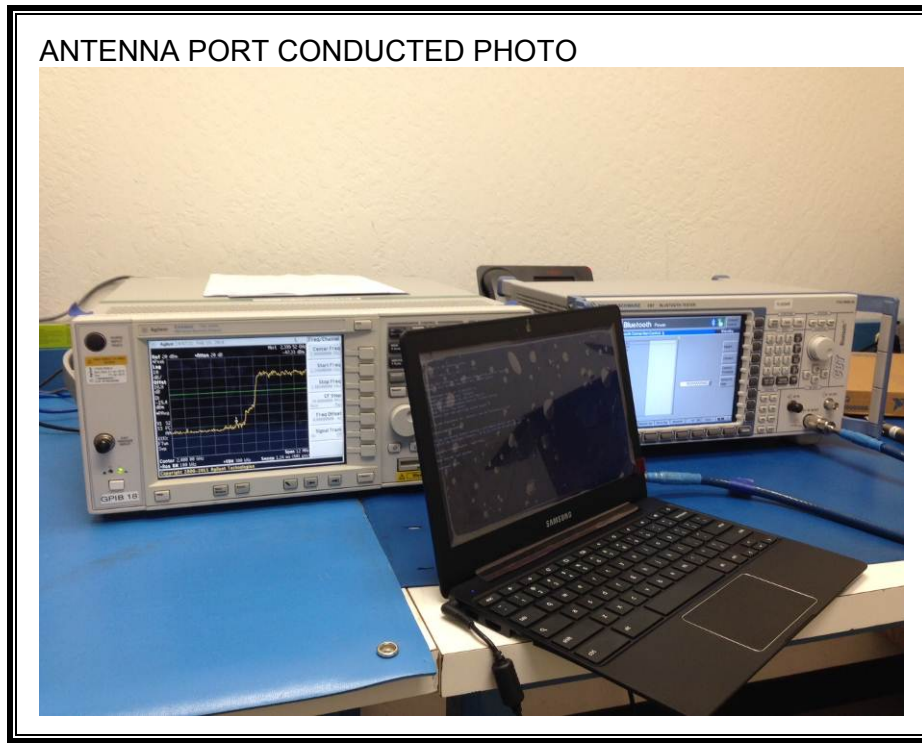

11. SETUP PHOTOS

ANTENNA PORT CONDUCTED RF MEASUREMENT SETUP

RADIATED RF MEASUREMENT SETUP (BELOW 1 GHz)

RADIATED RF MEASUREMENT SETUP (ABOVE 1 GHz)

RADIATED RF MEASUREMENT SETUP FOR PORTABLE CONFIGURATION

POWERLINE CONDUCTED EMISSIONS MEASUREMENT SETUP

END OF REPORT