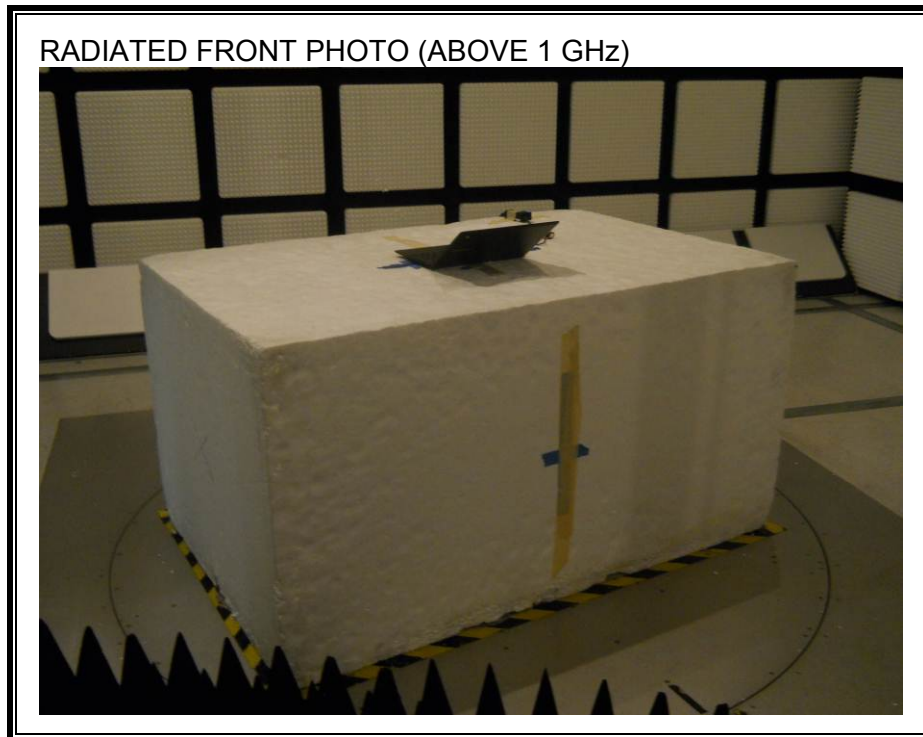

11. SETUP PHOTOS

ANTENNA PORT CONDUCTED RF MEASUREMENT SETUP

RADIATED RF MEASUREMENT SETUP (BELOW 1 GHz)

RADIATED RF MEASUREMENT SETUP (ABOVE 1 GHz)

RADIATED RF MEASUREMENT SETUP FOR PORTABLE CONFIGURATION

POWERLINE CONDUCTED EMISSIONS MEASUREMENT SETUP

END OF REPORT