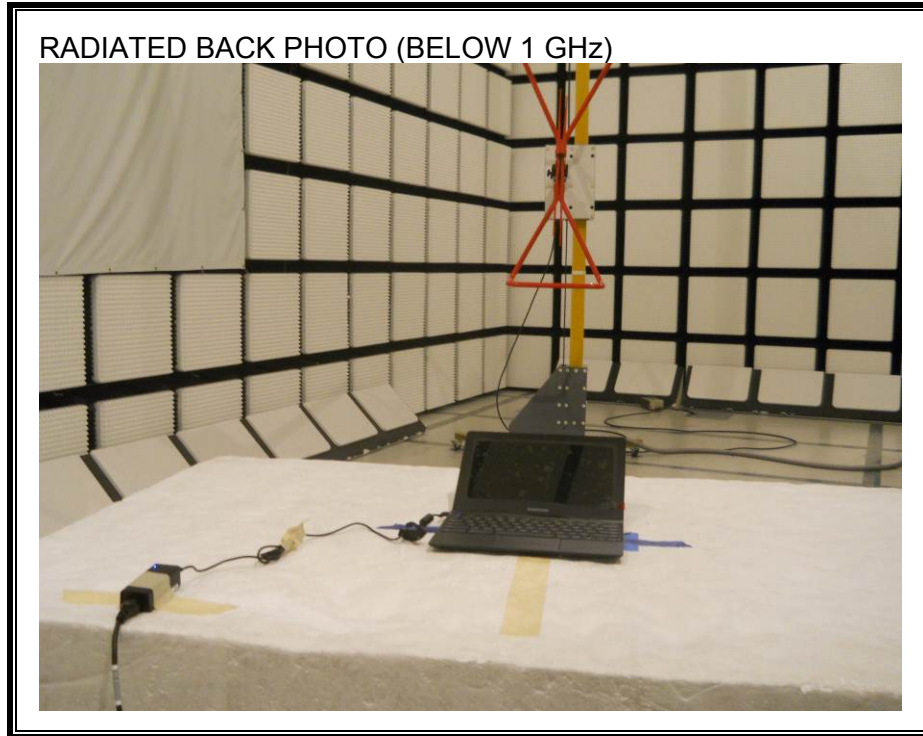

11. SETUP PHOTOS

ANTENNA PORT CONDUCTED RF MEASUREMENT SETUP

RADIATED RF MEASUREMENT SETUP (BELOW 1 GHz)

RADIATED RF MEASUREMENT SETUP (ABOVE 1 GHz)

RADIATED RF MEASUREMENT SETUP FOR PORTABLE CONFIGURATION

POWERLINE CONDUCTED EMISSIONS MEASUREMENT SETUP

END OF REPORT