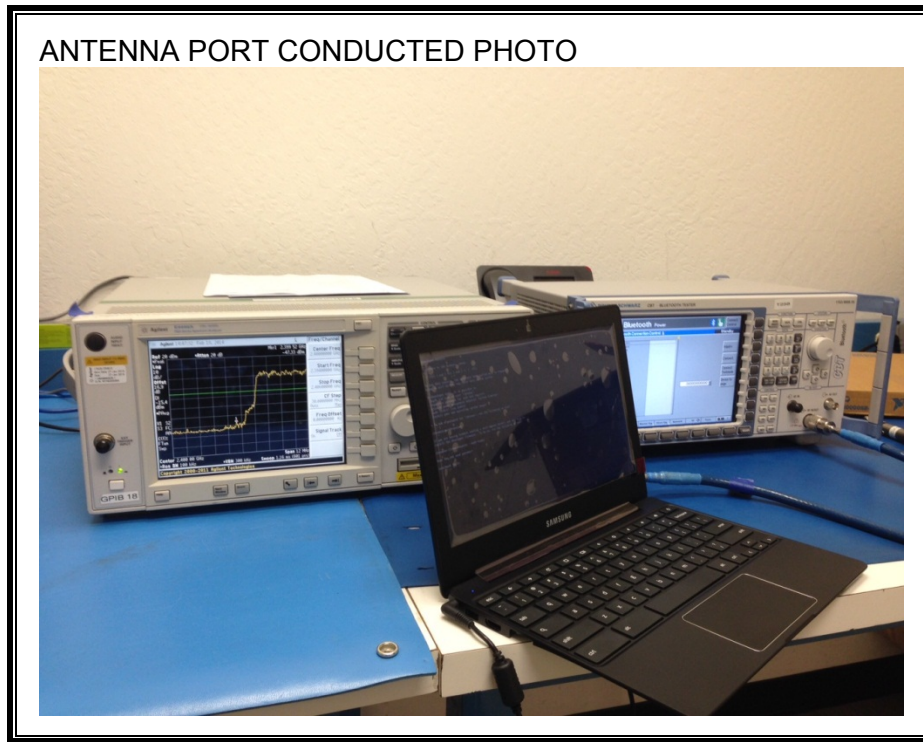

15. SETUP PHOTOS

ANTENNA PORT CONDUCTED RF MEASUREMENT SETUP

RADIATED RF MEASUREMENT SETUP (BELOW 1 GHz)

RADIATED RF MEASUREMENT SETUP (ABOVE 1 GHz)

RADIATED RF MEASUREMENT SETUP FOR PORTABLE CONFIGURATION

X-AXIS FRONT PHOTO

X-AXIS BACK PHOTO

POWERLINE CONDUCTED EMISSIONS MEASUREMENT SETUP

DYNAMIC FREQUENCY SELECTION MEASUREMENT SETUP

DYNAMIC FREQUENCY SELECTION MEASUREMENT SETUP

DFS BACK PHOTO

END REPORT