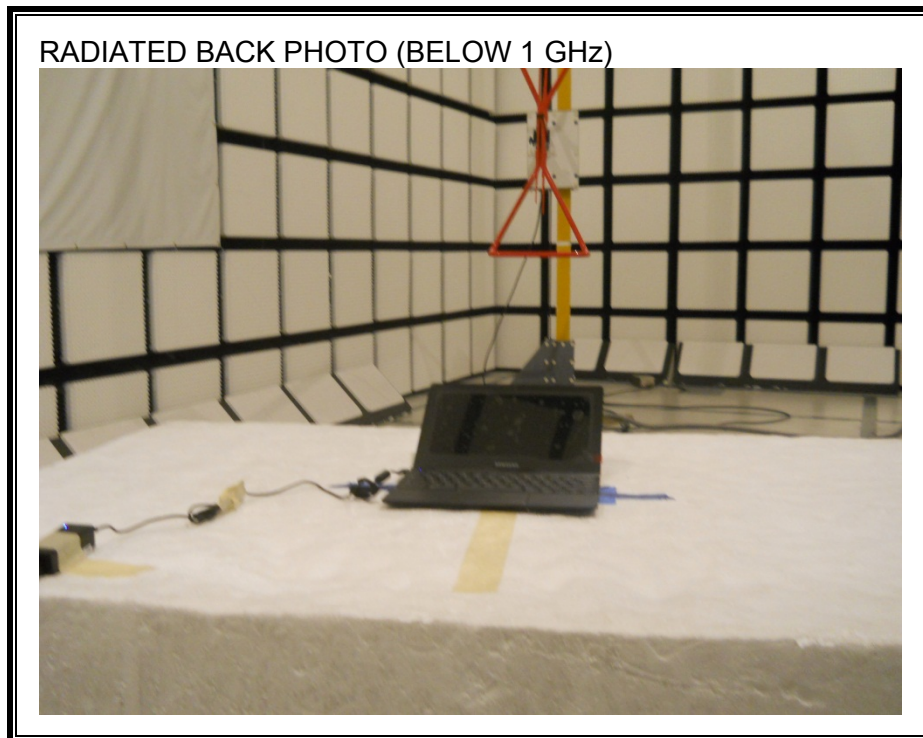

15. SETUP PHOTOS

ANTENNA PORT CONDUCTED RF MEASUREMENT SETUP

RADIATED RF MEASUREMENT SETUP (BELOW 1 GHz)

RADIATED RF MEASUREMENT SETUP (ABOVE 1 GHz)

RADIATED RF MEASUREMENT SETUP FOR PORTABLE CONFIGURATION

X-AXIS FRONT PHOTO

X-AXIS BACK PHOTO

POWERLINE CONDUCTED EMISSIONS MEASUREMENT SETUP

DYNAMIC FREQUENCY SELECTION MEASUREMENT SETUP

DYNAMIC FREQUENCY SELECTION MEASUREMENT SETUP

DFS BACK PHOTO

END REPORT