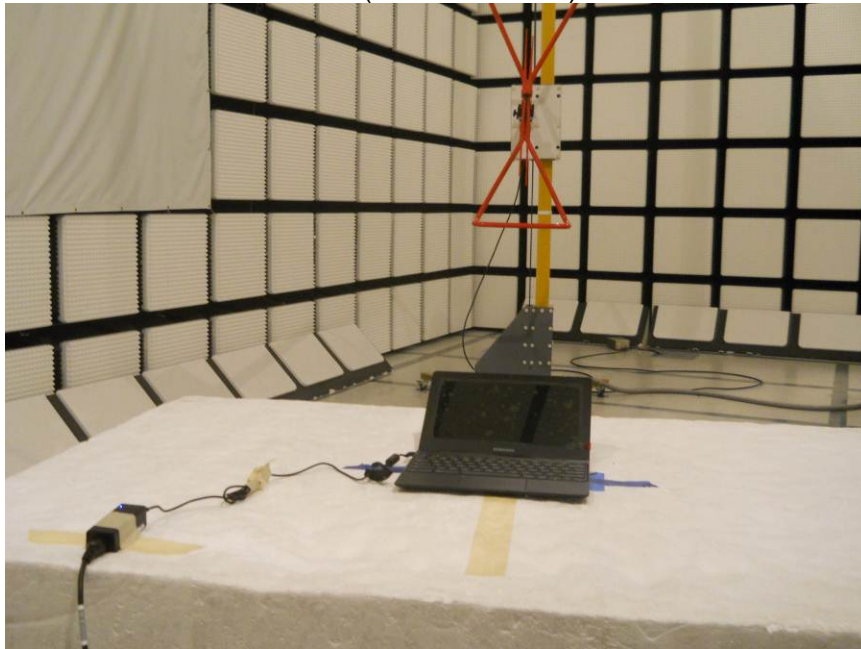

11. SETUP PHOTOS

ANTENNA PORT CONDUCTED RF MEASUREMENT SETUP

RADIATED RF MEASUREMENT SETUP (BELOW 1 GHz)

RADIATED FRONT PHOTO (BELOW 1 GHz)

RADIATED BACK PHOTO (BELOW 1 GHz)

RADIATED RF MEASUREMENT SETUP (ABOVE 1 GHz)

RADIATED RF MEASUREMENT SETUP FOR PORTABLE CONFIGURATION

X-AXIS FRONT PHOTO

X-AXIS BACK PHOTO

POWERLINE CONDUCTED EMISSIONS MEASUREMENT SETUP

LINE CONDUCTED FRONT PHOTO

LINE CONDUCTED BACK PHOTO

END OF REPORT