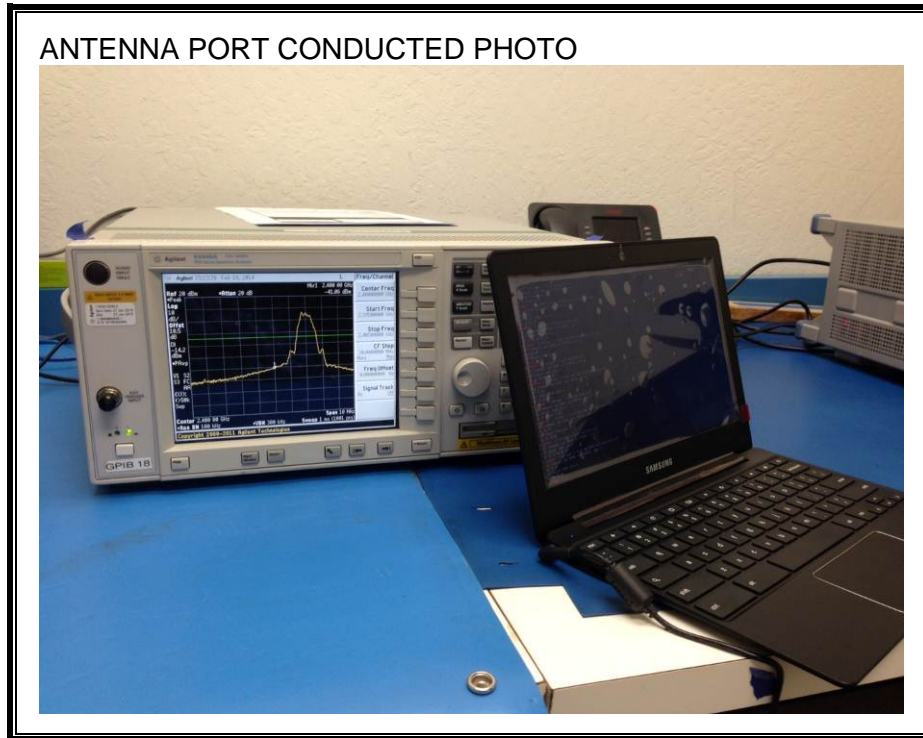

11. SETUP PHOTOS

ANTENNA PORT CONDUCTED RF MEASUREMENT SETUP

RADIATED RF MEASUREMENT SETUP (BELOW 1 GHz)

RADIATED FRONT PHOTO (BELOW 1 GHz)

RADIATED BACK PHOTO (BELOW 1 GHz)

RADIATED RF MEASUREMENT SETUP (ABOVE 1 GHz)

RADIATED RF MEASUREMENT SETUP FOR PORTABLE CONFIGURATION

X-AXIS FRONT PHOTO

X-AXIS BACK PHOTO

POWERLINE CONDUCTED EMISSIONS MEASUREMENT SETUP

LINE CONDUCTED FRONT PHOTO

LINE CONDUCTED BACK PHOTO

END OF REPORT