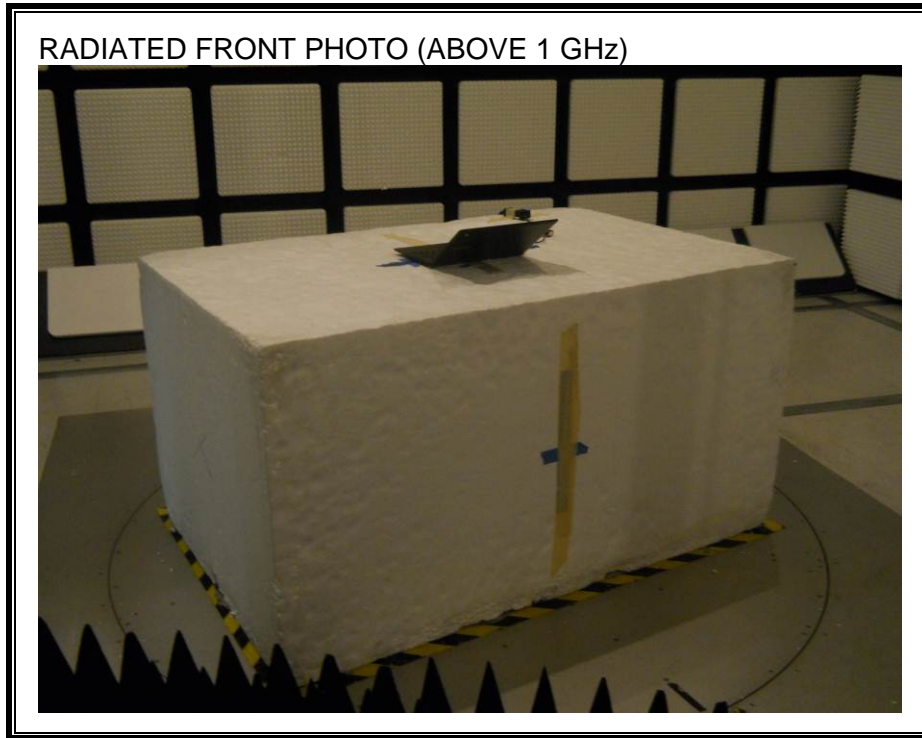

11. SETUP PHOTOS

ANTENNA PORT CONDUCTED RF MEASUREMENT SETUP

RADIATED RF MEASUREMENT SETUP (BELOW 1 GHz)

RADIATED FRONT PHOTO (BELOW 1 GHz)

RADIATED BACK PHOTO (BELOW 1 GHz)

RADIATED RF MEASUREMENT SETUP (ABOVE 1 GHz)

RADIATED RF MEASUREMENT SETUP FOR PORTABLE CONFIGURATION

X-AXIS FRONT PHOTO

X-AXIS BACK PHOTO

POWERLINE CONDUCTED EMISSIONS MEASUREMENT SETUP

LINE CONDUCTED FRONT PHOTO

LINE CONDUCTED BACK PHOTO

END OF REPORT