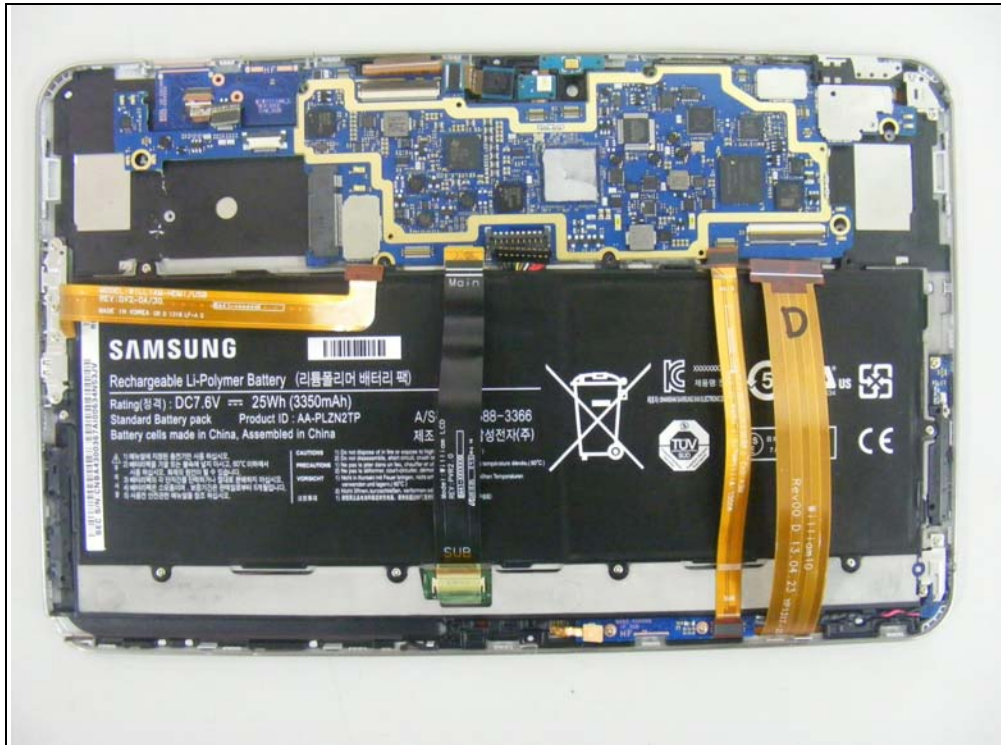

Model : XE300TZC

Internal photos of EUT

Model : XE300TZC

Top view of EUT

Model : XE300TZC

Top view of Main PCB

Bottom view of Main PCB

Model : XE300TZC