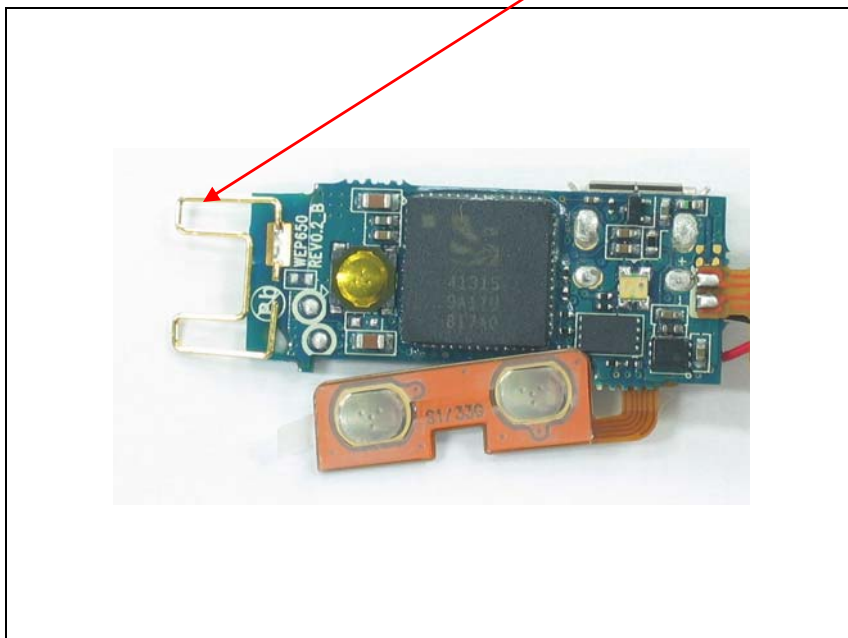

Model : WEP650

Internal photos of EUT

Model : WEP650

Internal view of EUT

Top view of Main PCB

Antenna

Model : WEP650

Bottom view of Main PCB