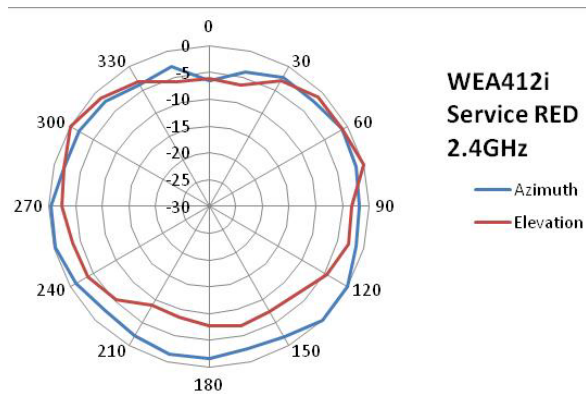

### Features/Specifications

Frequencies [MHz]	2,400-2,483/4,905-5,845
Configuration	2 of 2.4GHz, 2 of 5 GHz
Gain [dBi]	Service ANT: 3@2.4GHz/5.5@5GHz
VSWR (max)	2.2@ 2.4GHz & 5GHz
Polarization	Linear (Vertical)
Antenna Type	Omni-directional
Mounting	Integrated

### Radiation Patterns

Service RED 5GHz

Service YELLOW 5GHz

Service RED 2.4GHz

Service YELLOW 2.4GHz