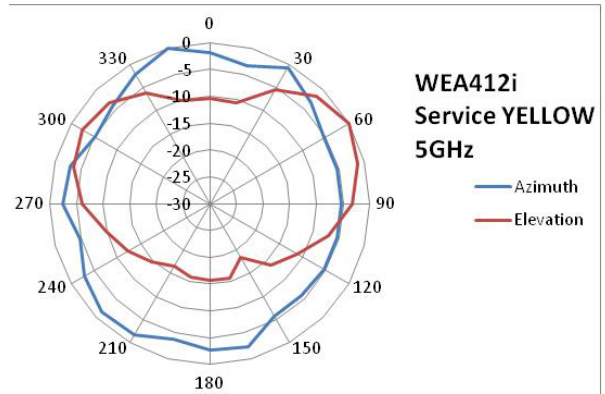

### Features/Specifications

Frequencies [MHz]	2,400-2,483/4,905-5,845
Configuration	2 of 2.4GHz, 2 of 5 GHz
Gain [dBi]	Service ANT: 3@2.4GHz/5.5@5GHz
VSWR (max)	2.2@ 2.4GHz & 5GHz
Polarization	Linear (Vertical)
Antenna Type	Omni-directional
Mounting	Integrated

### Radiation Patterns

Service RED 5GHz

Service YELLOW 5GHz

Service RED 2.4GHz

Service YELLOW 2.4GHz