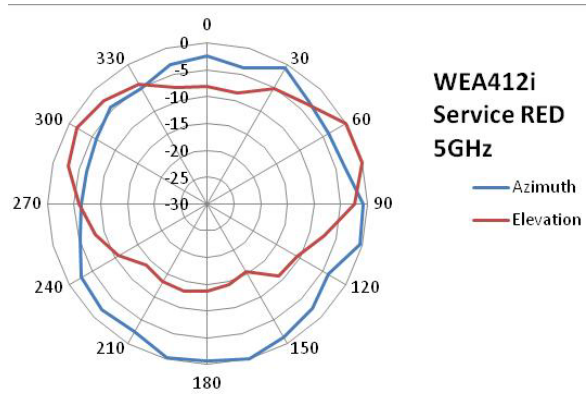

### Features/Specifications

Frequencies [MHz]	2,400-2,483/4,905-5,845
Configuration	2 of 2.4GHz, 2 of 5 GHz
Gain [dBi]	Service ANT: 3@2.4GHz/5.5@5GHz
VSWR (max)	2.2@ 2.4GHz & 5GHz
Polarization	Linear (Vertical)
Antenna Type	Omni-directional
Mounting	Integrated

### Radiation Patterns

Service RED 5GHz

Service YELLOW 5GHz

Service RED 2.4GHz

Service YELLOW 2.4GHz