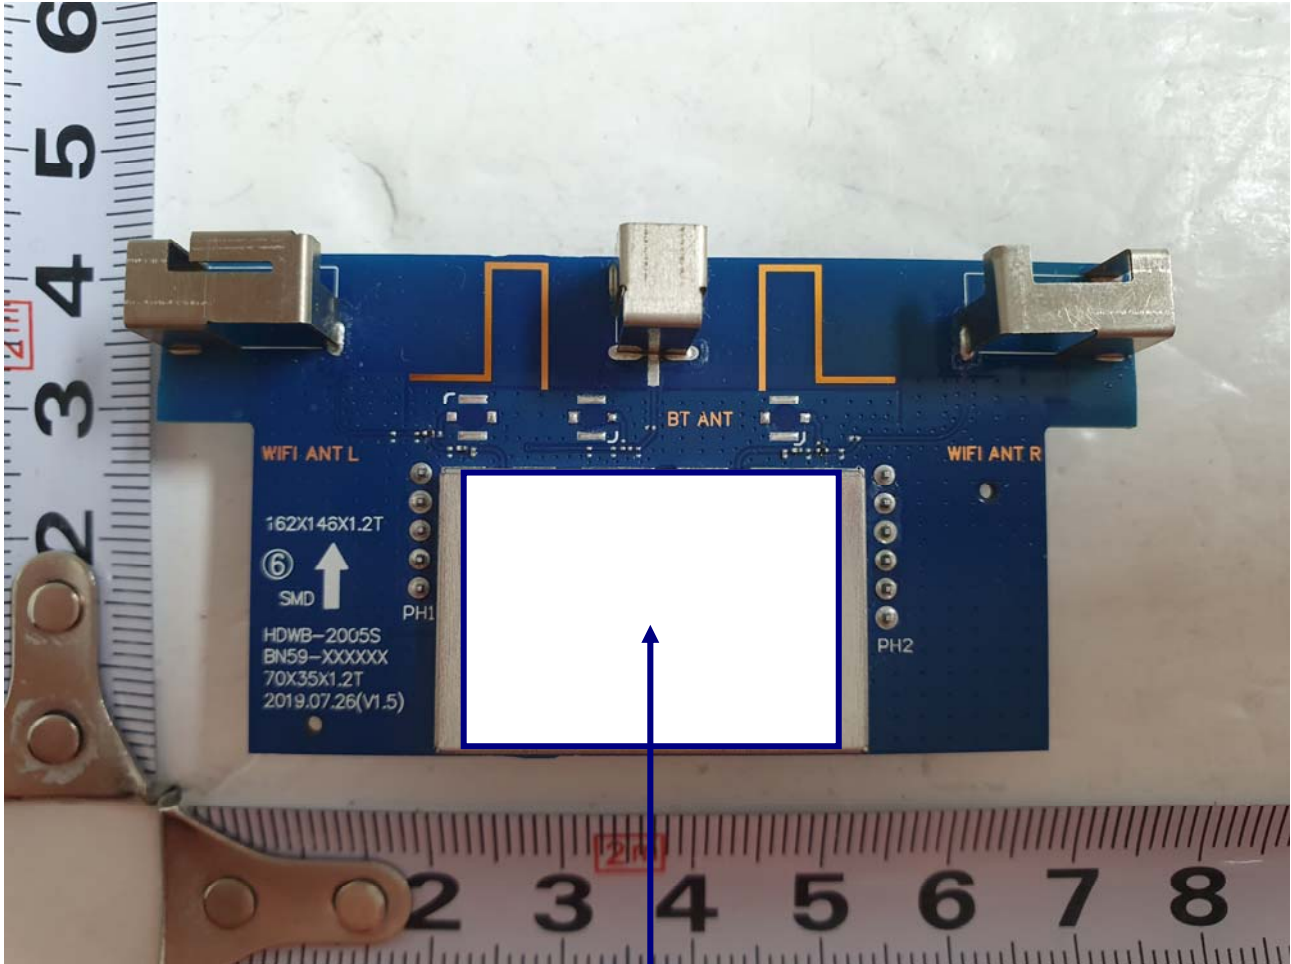

CTK Co., Ltd.

(Ho-dong), 113, Yejik-ro, Cheoin-gu, Yongin-si, Gyeonggi-do, Korea
Tel: +82-31-339-9970 Fax: +82-31-624-9501
www.e-ctk.com

Label Photographs

Wi-Fi/BT Transceiver MODEL:WCP732M FCC ID: A3LWCP732M IC: 649E-WCP732M CMIIT ID: ANATEL: CNC ID: NCC: Power Source: DC 5V --- Samsung Electronics Made in China	
191022 XG101 MAC(W): F877B85ECE54 MAC(B): F877B85ECE55