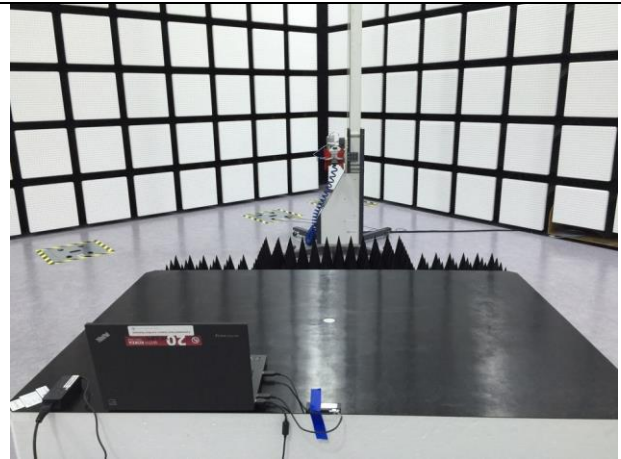

9. SETUP PHOTOS

RADIATED AND POWERLINE CONDUCTED EMISSIONS MEASUREMENT SETUP

RADIATED FRONT PHOTO (BELOW 1 GHz)

RADIATED BACK PHOTO (BELOW 1 GHz)

RADIATED FRONT PHOTO (ABOVE 1 GHz)

RADIATED BACK PHOTO (ABOVE 1 GHz)

RADIATED FRONT PHOTO (ABOVE 18 GHz)

RADIATED BACK PHOTO (ABOVE 18 GHz)

LINE CONDUCTED FRONT PHOTO

LINE CONDUCTED SIDE VIEW PHOTO

END OF REPORT