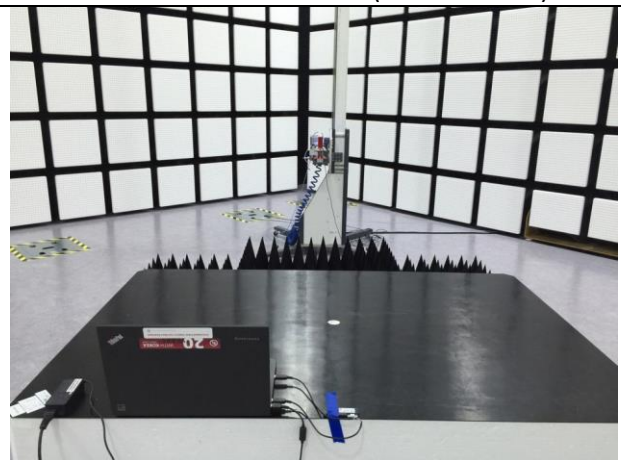

9. SETUP PHOTOS

RADIATED AND POWERLINE CONDUCTED EMISSIONS MEASUREMENT SETUP

RADIATED FRONT PHOTO (BELOW 1 GHz)

RADIATED BACK PHOTO (BELOW 1 GHz)

RADIATED FRONT PHOTO (ABOVE 1 GHz)

RADIATED BACK PHOTO (ABOVE 1 GHz)

RADIATED FRONT PHOTO (ABOVE 18 GHz)

RADIATED BACK PHOTO (ABOVE 18 GHz)

LINE CONDUCTED FRONT PHOTO

LINE CONDUCTED SIDE VIEW PHOTO

END OF REPORT