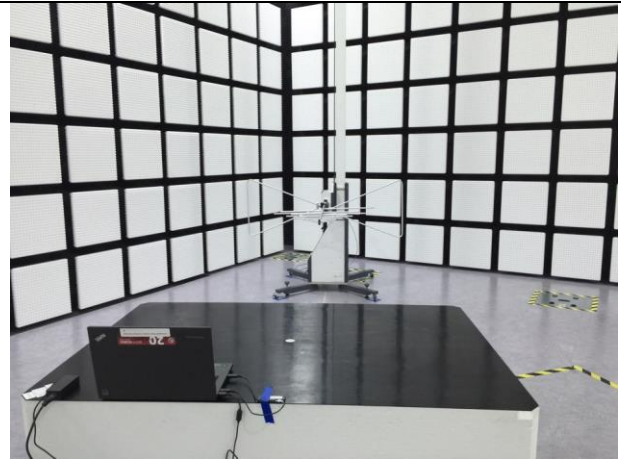

9. SETUP PHOTOS

RADIATED AND POWERLINE CONDUCTED EMISSIONS MEASUREMENT SETUP

RADIATED FRONT PHOTO (BELOW 1 GHz)

RADIATED BACK PHOTO (BELOW 1 GHz)

RADIATED FRONT PHOTO (ABOVE 1 GHz)

RADIATED BACK PHOTO (ABOVE 1 GHz)

RADIATED FRONT PHOTO (ABOVE 18 GHz)

RADIATED BACK PHOTO (ABOVE 18 GHz)

LINE CONDUCTED FRONT PHOTO

LINE CONDUCTED SIDE VIEW PHOTO

END OF REPORT