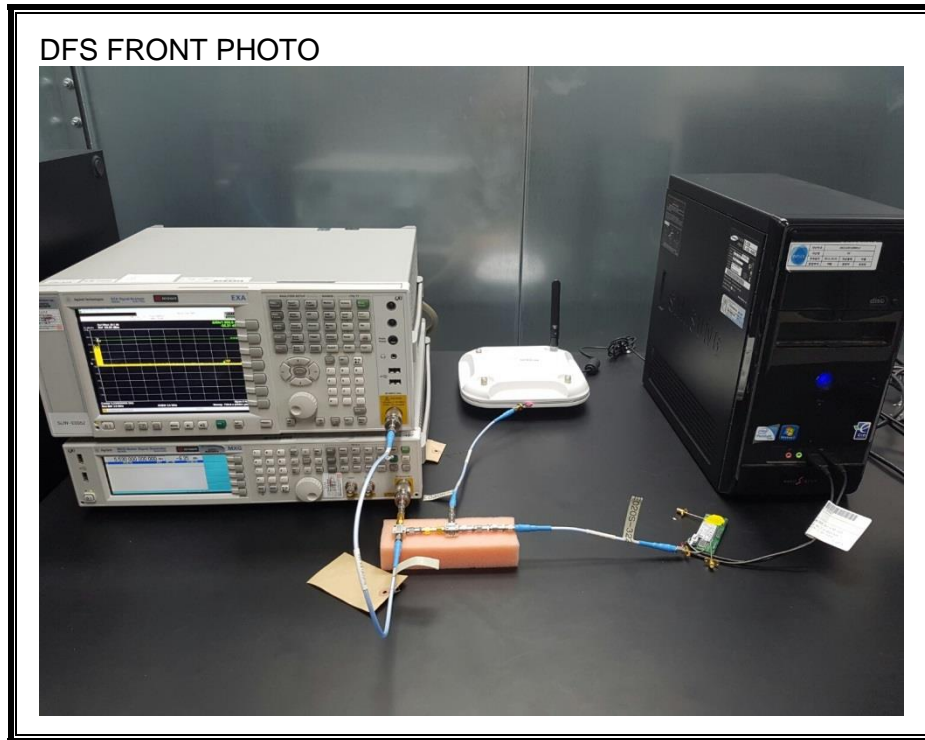

15. SETUP PHOTOS

ANTENNA PORT CONDUCTED RF MEASUREMENT SETUP

RADIATED RF MEASUREMENT SETUP (BELOW 1 GHz)

RADIATED RF MEASUREMENT SETUP (ABOVE 1 GHz)

RADIATED RF MEASUREMENT SETUP FOR PORTABLE CONFIGURATION

POWERLINE CONDUCTED EMISSIONS MEASUREMENT SETUP

DYNAMIC FREQUENCY SELECTION MEASUREMENT SETUP

END OF REPORT