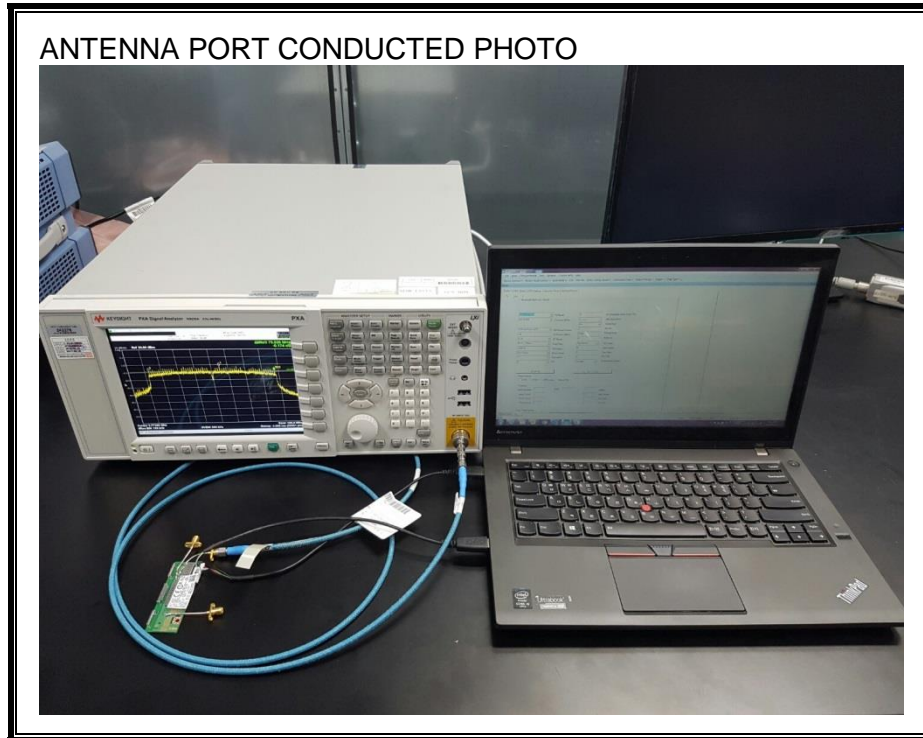

15. SETUP PHOTOS

ANTENNA PORT CONDUCTED RF MEASUREMENT SETUP

RADIATED RF MEASUREMENT SETUP (BELOW 1 GHz)

RADIATED RF MEASUREMENT SETUP (ABOVE 1 GHz)

RADIATED RF MEASUREMENT SETUP FOR PORTABLE CONFIGURATION

POWERLINE CONDUCTED EMISSIONS MEASUREMENT SETUP

DYNAMIC FREQUENCY SELECTION MEASUREMENT SETUP

END OF REPORT